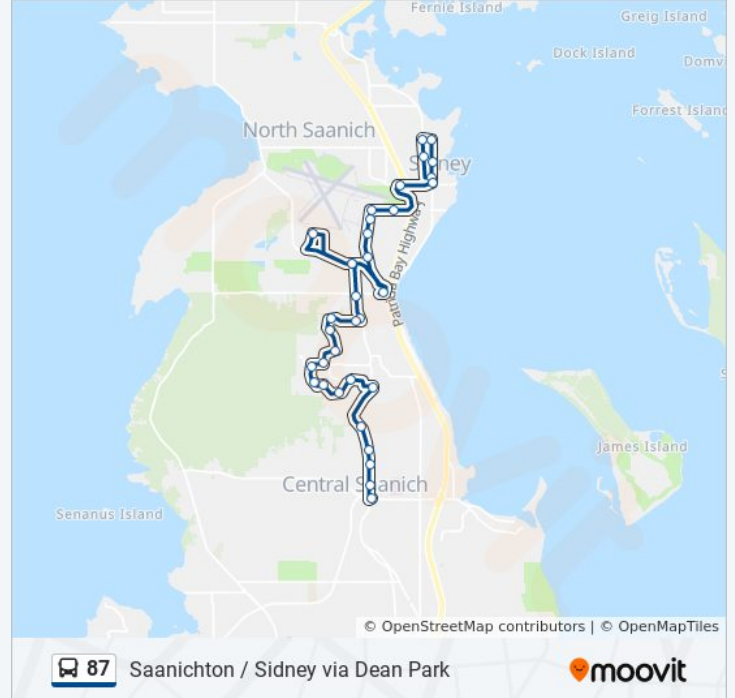

87 bus Info

Direction: Dean Park via Airport - to Saanichton

Stops: 30

Trip Duration: 33 min

Line Summary:

Barrett at Sandover

Barrett at Sandover

East Saanich at Barrett

87 bus Info

Direction: Sidney

Stops: 33

Trip Duration: 35 min

Line Summary:

Victoria International Airport

Willingdon at East Saanich

Mctavish Exchange

Canora at Summergate

Canora at Norseman

Canora at De Havilland

Ocean at Canora

Ocean at Epco

Beacon at Hwy 17

Fifth at Beacon - Sidney Town Ctr

Fifth at Henry

Fifth at Malaview

Resthaven at Malaview

Resthaven at Henry

James White Blvd at Fifth

87 bus time schedules and route maps are available in an offline PDF at moovitapp.com. Use the [Moovit App](#) to see live bus times, train schedule or subway schedule, and step-by-step directions for all public transit in Southwest British Columbia.