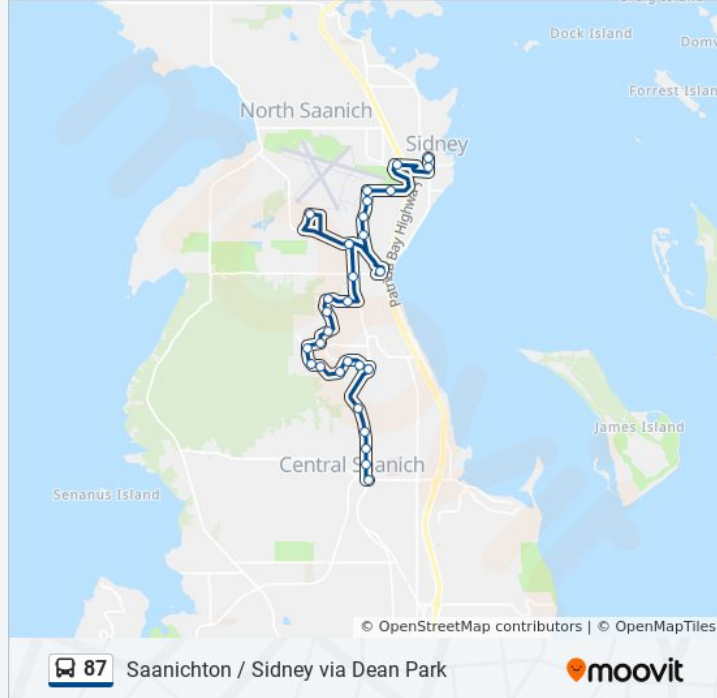

Barrett at Sandover

Barrett at Sandover

East Saanich at Barrett

East Saanich at Haldon

East Saanich at Newman

East Saanich at Polo Park

East Saanich at Wallace

Saanichton Exchange

Direction: Sidney

33 stops

[VIEW LINE SCHEDULE](#)

Saanichton Exchange

East Saanich at Patterson

East Saanich at Polo Park

East Saanich at Newman

East Saanich at Haldon

East Saanich at Barrett

Barrett at Sandover

Barrett at Trincomali

Barrett at Colburne

Barrett at Kingcome

Barrett at Dean Park Rd

Forest Park Dr at Dean Park Rd

Forest Park Dr at Mayneview

Forest Park Dr 8880 Block

Forest Park Dr at E Saanich

East Saanich at Forest Park Dr

East Saanich at Mctavish

Willingdon at East Saanich

87 bus Time Schedule

Sidney Route Timetable:

Sunday	Not Operational
Monday	8:19 AM - 6:19 PM
Tuesday	8:19 AM - 6:19 PM
Wednesday	8:19 AM - 6:19 PM
Thursday	8:19 AM - 6:19 PM
Friday	Not Operational
Saturday	Not Operational

87 bus Info

Direction: Sidney

Stops: 33

Trip Duration: 35 min

Line Summary: