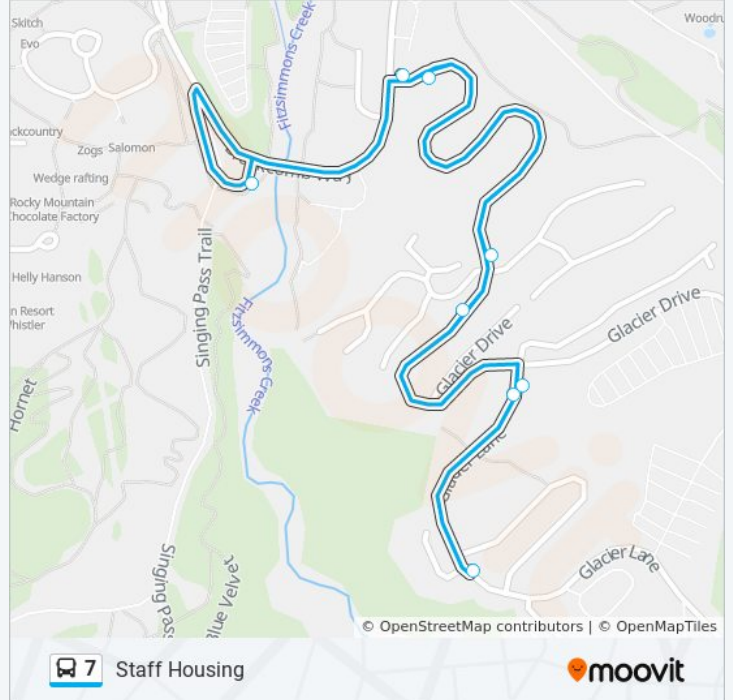

Direction: Staff Housing

9 stops

[VIEW LINE SCHEDULE](#)

- Gondola Transit Exchange Post 7
- Glacier at Blackcomb
- Glacier at Cedar Hollow
- Glacier at Summit
- Glacier Staff Housing
- Glacier at Summit
- Glacier at Cedar Hollow
- Glacier at Blackcomb
- Gondola Transit Exchange Post 7

7 bus Time Schedule

Staff Housing Route Timetable:

Sunday	24 hours
Monday	24 hours
Tuesday	24 hours
Wednesday	24 hours
Thursday	24 hours
Friday	24 hours
Saturday	24 hours

7 bus Info

Direction: Staff Housing

Stops: 9

Trip Duration: 9 min

Line Summary:

7 bus time schedules and route maps are available in an offline PDF at moovitapp.com. Use the [Moovit App](#) to see live bus times, train schedule or subway schedule, and step-by-step directions for all public transit in Southwest British Columbia.