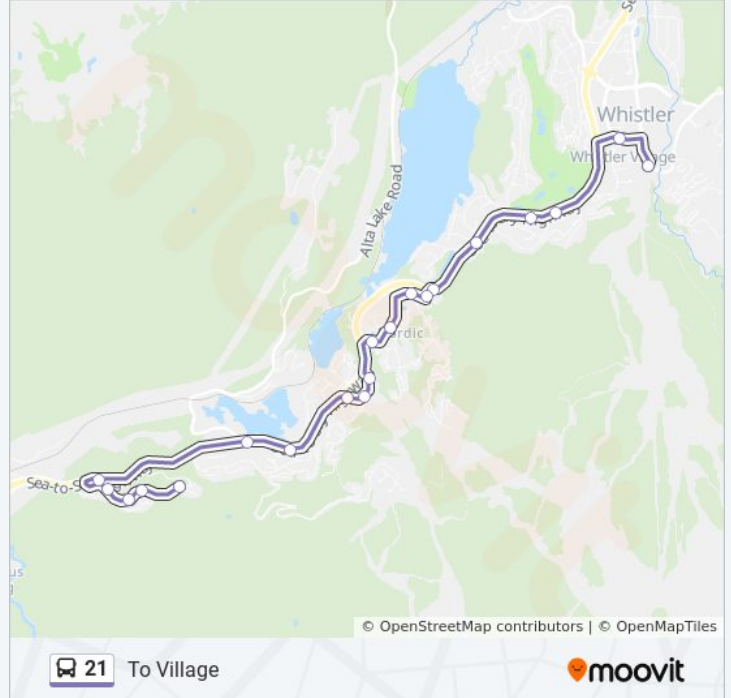

Nordic Drive

Garibaldi Way

Eva Lake Road

Highlands

London Lane

Creekside Base

Sarajevo Drive

Bayshore

- Khyber Lane
- Tynebridge
- Spring Creek School
- Spring Creek at Bear Ridge
- Spring Creek Drive
- Alta Lake Rd
- Bayshore
- Sarajevo Drive
- Creekside Base
- London Lane
- Highlands
- Eva Lake Road
- Garibaldi Way
- Nordic Place
- Nordic Drive
- Alta Vista
- Brio
- Panorama

21 bus Info

Direction: To Village

Stops: 20

Trip Duration: 21 min

Line Summary:

Village Gate

Gondola Transit Exchange Post 2

21 bus time schedules and route maps are available in an offline PDF at moovitapp.com. Use the [Moovit App](#) to see live bus times, train schedule or subway schedule, and step-by-step directions for all public transit in Southwest British Columbia.