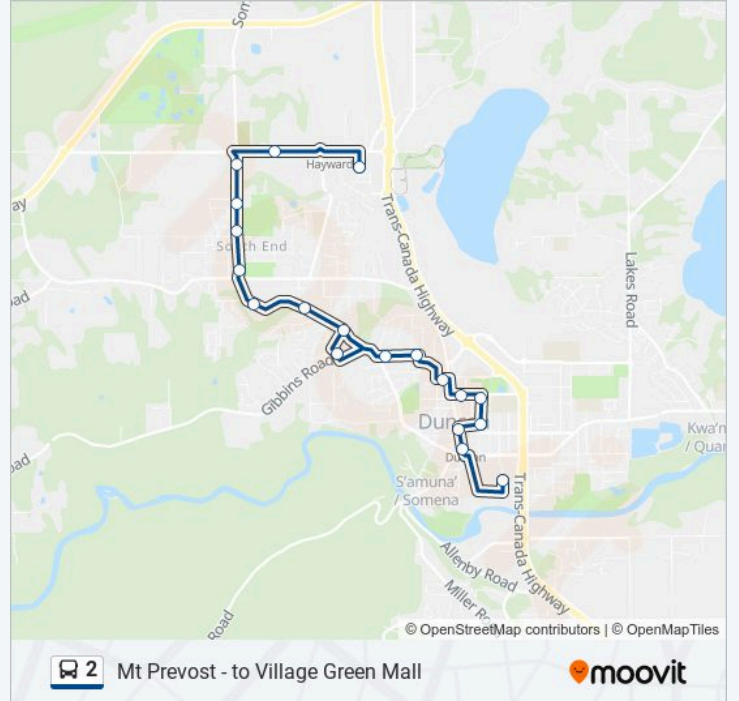

2 bus Info

Direction: Mt Prevost - to Cowichan Commons

Stops: 19

Trip Duration: 20 min

Line Summary:

Direction: Mt Prevost - to Village Green Mall

19 stops

[VIEW LINE SCHEDULE](#)

2 bus Info

Direction: Mt Prevost - to Village Green Mall

Stops: 19

Trip Duration: 21 min

Line Summary:

Village Green Mall

2 bus time schedules and route maps are available in an offline PDF at moovitapp.com. Use the Moovit App to see live bus times, train schedule or subway schedule, and step-by-step directions for all public transit in Southwest British Columbia.

© 2024 Moovit - All Rights Reserved