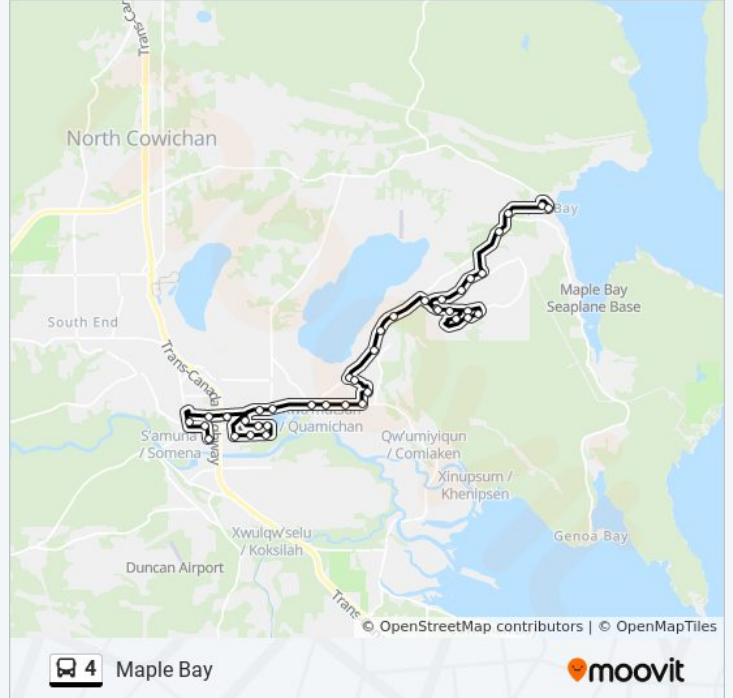

### 4 bus Info

**Direction:** Maple Bay

**Stops:** 40

**Trip Duration:** 27 min

**Line Summary:**

Maple Bay Rd & Everest  
 Maple Bay Rd & Churchill  
 Kingsview & Maple Bay Rd  
 Kingsview & Selkirk  
 Kingsview & Belcarra  
 Chippewa & Kingsview  
 Haida & Chippewa  
 Belcarra & Thomson  
 Kingsview & Algonkin  
 Kingsview & Selkirk  
 Donnay 1520 Blk  
 Donnay & Woodgrove  
 Donnay & Highwood  
 Donnay & Mckenzie  
 Maple Bay Rd & Osprey  
 Maple Bay Rd & Genoa Bay Rd  
 Herd & Manley  
 Chisholm & Maple Bay Rd

**Direction: Maple Bay - to Duncan**

38 stops

[VIEW LINE SCHEDULE](#)

Chisholm & Maple Bay Rd  
 Maple Bay Rd & Considine  
 Maple Bay Rd & Bazett  
 Maple Bay Rd & Pemberlea  
 Maple Bay Rd & Mckenzie  
 Donnay & Mckenzie  
 Donnay & Highwood  
 Donnay & Woodgrove  
 Donnay1 520 Blk  
 Kingsview & Selkirk  
 Kingsview & Belcarra

**4 bus Info**

**Direction:** Maple Bay - to Duncan

**Stops:** 38

**Trip Duration:** 21 min

**Line Summary:**

Chippewa & Kingsview

Haida & Chippewa

Belcarra & Thomson