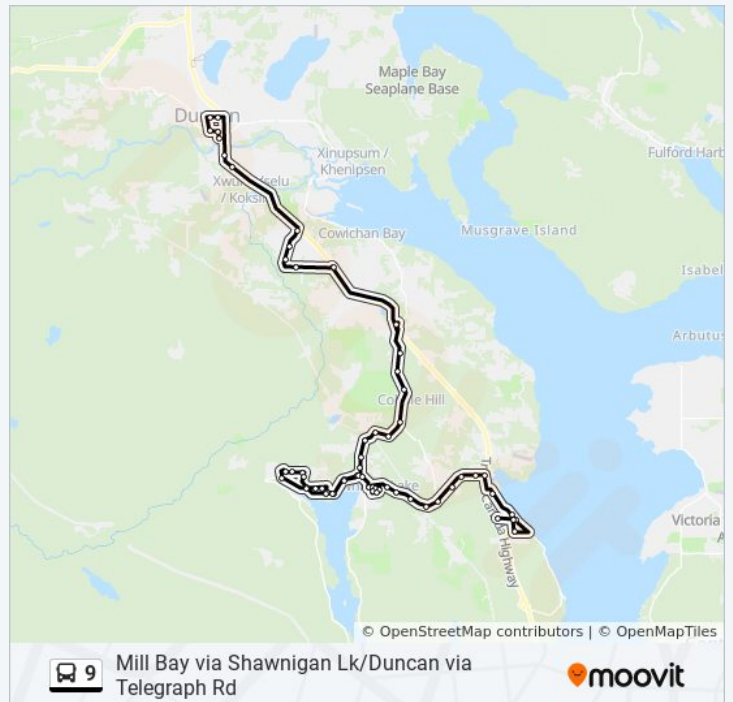

Shawnigan Lk. Rd & Hipwood

Shawnigan Lk. Rd & Wilmot

9 bus Info

Direction: Mill Bay - via Hwy 1 - via Shawnigan

Stops: 56

Trip Duration: 56 min

Line Summary:

Wilmot & Wallbank

Bob-O-Link Rd & Wilmot

Jersey & Robin Hill

Wallbank & Thrush

Wallbank & Shawnigan/Mill Bay

Shawnigan/Mill Bay 1630 Blk

Shawnigan/Mill Bay & Forsyth

Shawnigan/Mill Bay & Sylvester

Shawnigan/Mill Bay & Deloume