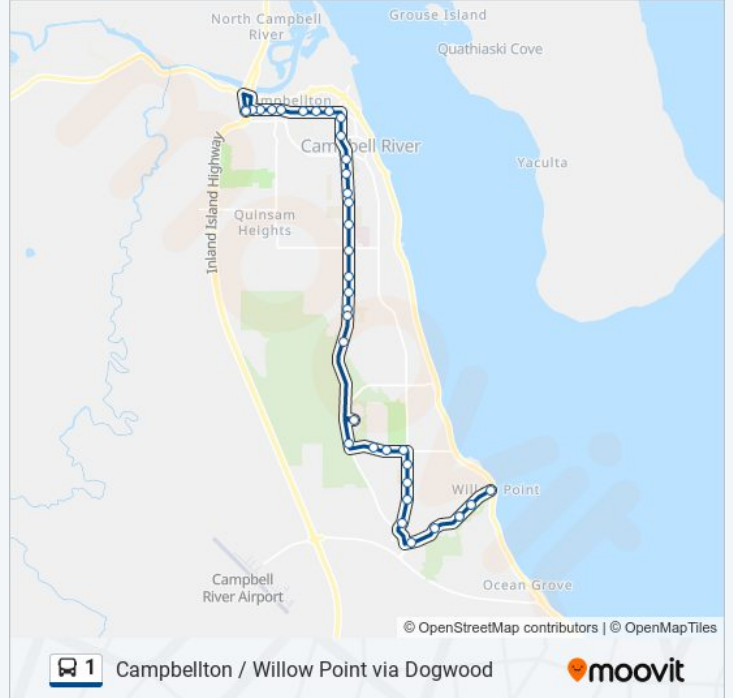

Campbellton / Willow Point via Dogwood

Get The App

The 1 bus line (Campbellton / Willow Point via Dogwood) has 2 routes. For regular weekdays, their operation hours are:
 (1) Campbellton - via Dogwood: 06:35 - 22:05(2) Willow Point - via Dogwood: 07:10 - 21:40
 Use the Moovit App to find the closest 1 bus station near you and find out when is the next 1 bus arriving.

Direction: Willow Point - via Dogwood

32 stops

[VIEW LINE SCHEDULE](#)

16th & Willow
 16th & Spruce
 16th & Petersen
 16th Ave 1460 Block
 16th Ave & Ironwood
 16th Ave & Weiwaikum Rd
 Dogwood & 16th Ave
 Dogwood & 13th Ave
 Dogwood & 9th Ave
 Dogwood & 7th Ave
 Dogwood & 6th Ave
 Dogwood & 4th Ave
 Dogwood & 2nd Ave
 S Dogwood & Evergreen
 S Dogwood & Pinecrest
 S Dogwood & Merecroft

1 bus Time Schedule

Willow Point - via Dogwood Route Timetable:

Sunday	08:10 - 17:10
Monday	07:10 - 21:40
Tuesday	07:10 - 21:40
Wednesday	07:10 - 21:40
Thursday	07:10 - 21:40
Friday	07:10 - 21:40
Saturday	08:10 - 22:10

1 bus Info

Direction: Willow Point - via Dogwood

Stops: 32

Trip Duration: 22 min

Line Summary:

S Dogwood & Merecroft

S Dogwood & Robron

Dogwood & Mcphedran