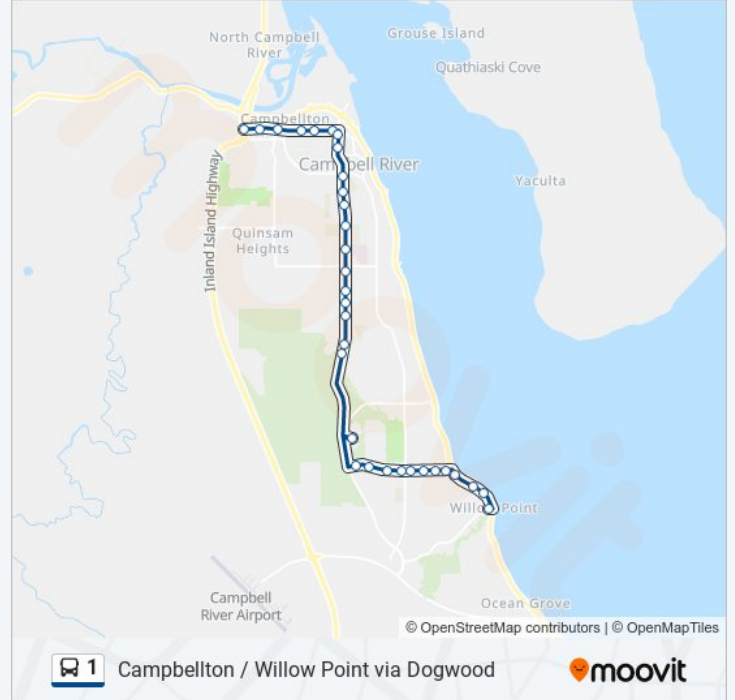

Direction: Willow Point - via Dogwood

32 stops

[VIEW LINE SCHEDULE](#)

16th & Willow
 16th & Spruce
 16th & Petersen
 16th Ave 1460 Block
 16th Ave & Ironwood
 16th Ave & Weiwaikum Rd
 Dogwood & 16th Ave
 Dogwood & 13th Ave
 Dogwood & 9th Ave
 Dogwood & 7th Ave
 Dogwood & 6th Ave
 Dogwood & 4th Ave
 Dogwood & 2nd Ave
 S Dogwood & Evergreen
 S Dogwood & Pinecrest
 S Dogwood & Merecroft

1 bus Time Schedule

Willow Point - via Dogwood Route Timetable:

Sunday	08:10 - 17:10
Monday	07:10 - 21:40
Tuesday	07:10 - 21:40
Wednesday	07:10 - 21:40
Thursday	07:10 - 21:40
Friday	07:10 - 21:40
Saturday	08:10 - 22:10

1 bus Info

Direction: Willow Point - via Dogwood

Stops: 32

Trip Duration: 22 min

Line Summary:

S Dogwood & Merecroft

S Dogwood & Robron

Dogwood & Mcphedran

Hilchey & Dalton Rd

S Island Hwy & Hilchey

S Island Hwy & 2280 Block

S Island Hwy & Larwood

Erickson at Reef Crescent

1 bus time schedules and route maps are available in an offline PDF at moovitapp.com. Use the Moovit App to see live bus times, train schedule or subway schedule, and step-by-step directions for all public transit in Southwest British Columbia.