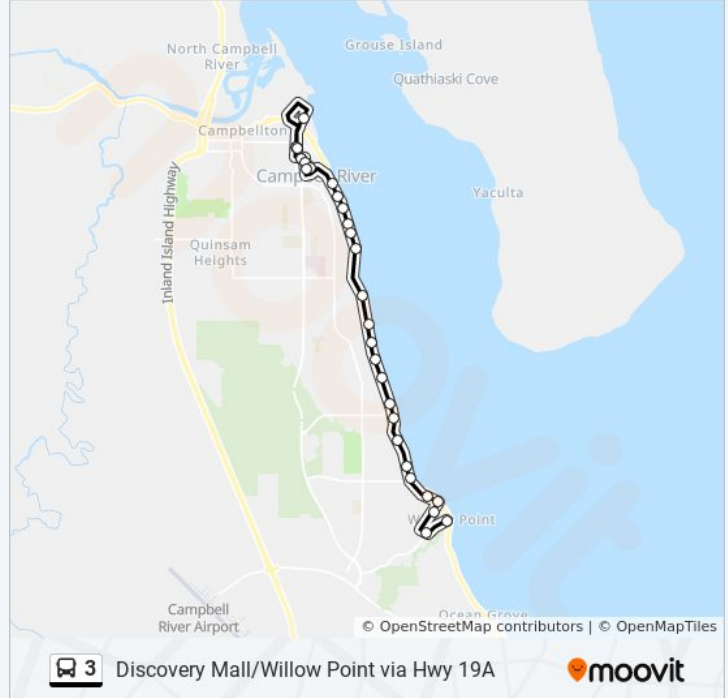

Discovery Mall/Willow Point via Hwy 19A

Get The App

The 3 bus line (Discovery Mall/Willow Point via Hwy 19A) has 2 routes. For regular weekdays, their operation hours are:
 (1) Community Centre - Discovery Harbour: 7:30 AM - 8:30 PM
 (2) Willow Point via Hwy 19a: 6:12 AM - 9:00 PM
 Use the Moovit App to find the closest 3 bus station near you and find out when is the next 3 bus arriving.

3 bus Info
Direction: Community Centre - Discovery Harbour
Stops: 29
Trip Duration: 27 min
Line Summary:

Community Centre Exchange

13th Ave & Cypress

Dogwood & 16th Ave

Discovery Harbour Centre

Dogwood & 16th Ave

13th & Cypress

Cedar & 13th Ave

Community Centre Exchange

Direction: Willow Point via Hwy 19a

20 stops

[VIEW LINE SCHEDULE](#)

Community Centre Exchange

Island Hwy & St Anns

3 bus Info

Direction: Willow Point via Hwy 19a

Stops: 20

Trip Duration: 13 min

Line Summary:

S Island Hwy & Larwood

Erickson at Reef Crescent

3 bus time schedules and route maps are available in an offline PDF at moovitapp.com. Use the [Moovit App](#) to see live bus times, train schedule or subway schedule, and step-by-step directions for all public transit in Southwest British Columbia.