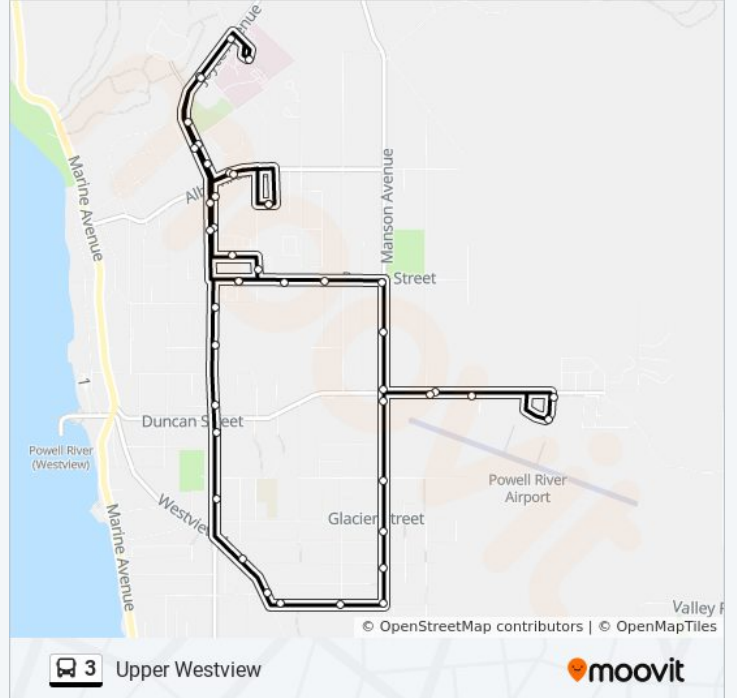

- Town Centre Mall North
- Alberni & Joyce Nearside
- Joyce & Alberni
- 4700 Block & Joyce
- Barnet & Joyce
- Barnet & Ontario
- Barnet & Redonda
- Barnet & Manson
- 4560 Block Manson
- Manson & Duncan
- Duncan & Bowness
- Powell River Airport Front Entrance
- Airport Exit & Duncan
- Duncan & Bowness
- Manson & Duncan
- Manson & Field
- Manson & Hazelton
- Manson & Huntingdon
- Manson & Kemano
- Kemano & Fernwood
- Kemano & Westview
- Westview & Kamloops

Joyce & Pat Thompson Way

Powell River Hospital

Joyce & Kiwanis

Joyce & Abbotsford

Alberni & Joyce Farside

Town Centre Mall North

Direction: Upper Westview - via Airport & Rec Plex

45 stops

[VIEW LINE SCHEDULE](#)

Town Centre Mall North

Alberni & Joyce Nearside

Joyce & Alberni

4700 Block & Joyce

Barnet & Joyce

Barnet & Ontario

Barnet & Redonda

3 bus Time Schedule

Upper Westview - via Airport & Rec Plex Route

Timetable:

Sunday	9:20 AM - 5:25 PM
Monday	9:10 AM - 7:30 PM
Tuesday	9:10 AM - 7:30 PM
Wednesday	9:10 AM - 7:30 PM
Thursday	9:10 AM - 7:30 PM
Friday	Not Operational
Saturday	9:20 AM - 9:15 PM