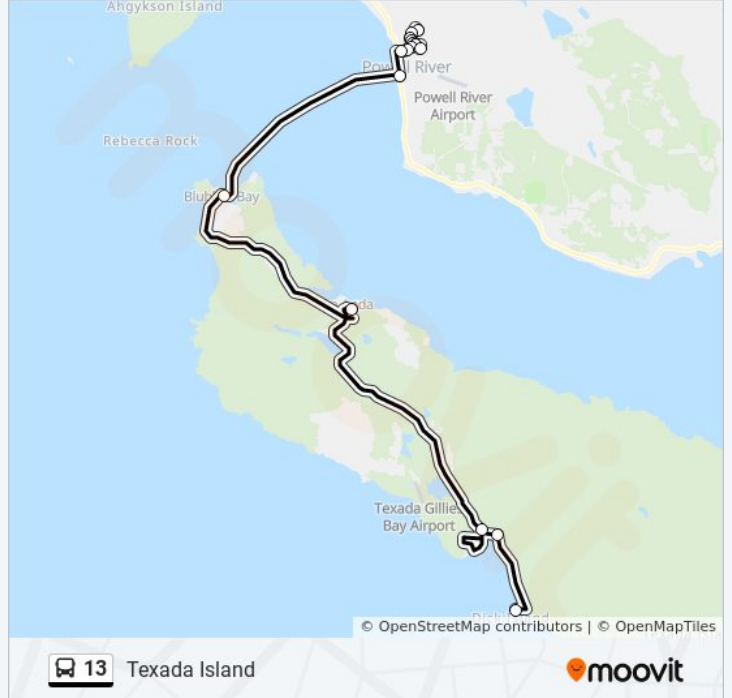

Texada Island

[Get The App](#)

The 13 bus line (Texada Island) has 2 routes. For regular weekdays, their operation hours are:

(1) Powell River: 8:20 AM - 5:25 PM (2) Texada: 6:17 AM - 2:50 PM

Use the Moovit App to find the closest 13 bus station near you and find out when is the next 13 bus arriving.

Direction: Powell River

19 stops

[VIEW LINE SCHEDULE](#)

- Shelter Point & Gillies Bay
- Gillies Bay & School
- Gillies Bay & Sanderson
- Cooper Queen & Van Anda
- Blubber Bay Ferry Terminal
- Marine & Duncan
- Marine & Courtenay
- Marine & Burton
- Marine & Alexander
- Alberni & Algoma
- Alberni & Michigan
- Alberni at Sadler Place
- Alberni & Joyce Farside
- Town Centre Mall North
- Alberni & Joyce Nearside
- Crossroads Village & Joyce
- Joyce & Abbotsford
- Joyce & Kiwanis
- Powell River Hospital

13 bus Time Schedule

Powell River Route Timetable:

Sunday	Not Operational
Monday	Not Operational
Tuesday	Not Operational
Wednesday	Not Operational
Thursday	8:20 AM - 5:25 PM
Friday	Not Operational
Saturday	Not Operational

13 bus Info

Direction: Powell River

Stops: 19

Trip Duration: 115 min

Line Summary:

Direction: Texada

17 stops

[VIEW LINE SCHEDULE](#)