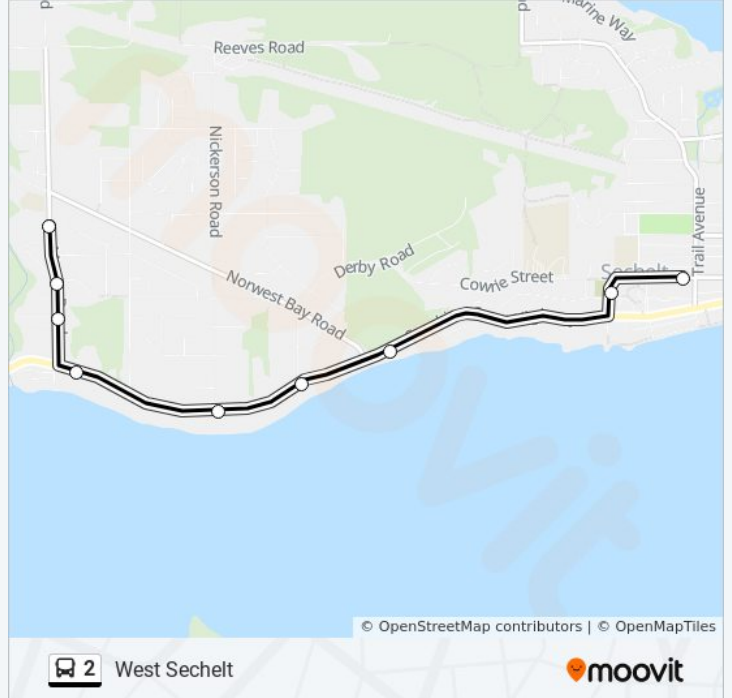

Use the Moovit App to find the closest 2 bus station near you and find out when is the next 2 bus arriving.

Direction: West Sechelt

9 stops

[VIEW LINE SCHEDULE](#)

Mason at Norvan

Mason at Jasper

Mason at Meier

Sunday	4:51 AM - 6:10 AM
Monday	5:02 AM - 6:18 AM
Tuesday	5:02 AM - 6:18 AM
Wednesday	5:02 AM - 6:18 AM
Thursday	5:02 AM - 6:18 AM
Friday	4:51 AM - 6:10 AM
Saturday	4:51 AM - 6:10 AM

2 bus Info

Direction: West Sechelt

Stops: 9

Trip Duration: 8 min

Line Summary:

Direction: West Sechelt via Nickerson

24 stops

[VIEW LINE SCHEDULE](#)

- Cowrie at Trail
- Cowrie at Periwinkle
- Teredo at Burley
- Cowrie at Clayton
- Cowrie at Peregrine
- Derby at Granite
- Norwest Bay at Derby
- Norwest Bay at Nickerson
- Nickerson at Oracle
- Nickerson at Tyler
- Tower 6364 Block
- Tyler at Tower
- Emerson at Lloyd
- Norwest Bay at Emerson
- Norwest Bay at Mason
- Mason at Norvan
- Mason at Jasper
- Mason at Meier

2 bus Info

Direction: West Sechelt via Nickerson

Stops: 24

Trip Duration: 22 min

Line Summary:

Hwy 101 at Mason

Hwy 101 at Mills

Hwy 101 at Derby