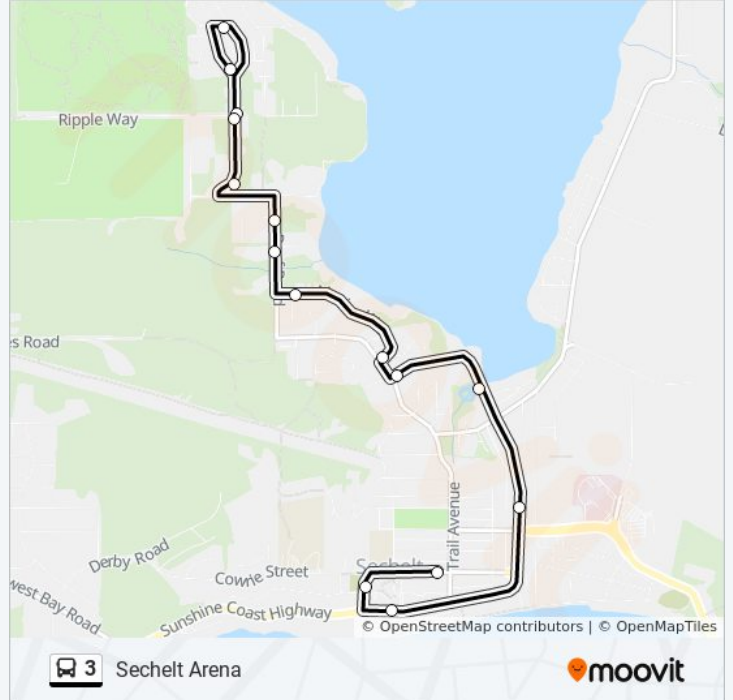

Direction: Sechelt Arena

11 stops

[VIEW LINE SCHEDULE](#)

Cowrie at Trail

Cowrie at Periwinkle

Trail at Sherlock

Trail at Neptune

Trail at Surf

Stops: 11

Trip Duration: 7 min

Line Summary:

Direction: Sechelt Arena

15 stops

[VIEW LINE SCHEDULE](#)

- Fairway at Shoal
- Fairway at Ripple
- Fairway at Beacon
- Harbour Way at Fairway
- Fairway at Ripple
- Reef at Driftwood
- Reef at Spray
- Marine at Heron
- Marine at Trail
- Anchor at Trail
- Wharf at Osprey
- Wharf at Dolphin
- Teredo at Burley
- Shorncliffe at Barnacle
- Cowrie at Trail

3 bus Time Schedule

Sechelt Arena Route Timetable:

Sunday	6:25 AM - 9:32 PM
Monday	6:55 AM - 7:39 PM
Tuesday	6:55 AM - 7:39 PM
Wednesday	6:55 AM - 7:39 PM
Thursday	6:55 AM - 7:39 PM
Friday	6:25 AM - 9:32 PM
Saturday	6:25 AM - 9:32 PM

3 bus Info

Direction: Sechelt Arena

Stops: 15

Trip Duration: 14 min

Line Summary:

3 bus time schedules and route maps are available in an offline PDF at moovitapp.com. Use the [Moovit App](#) to see live bus times, train schedule or subway schedule, and step-by-step directions for all public transit in Southwest British Columbia.