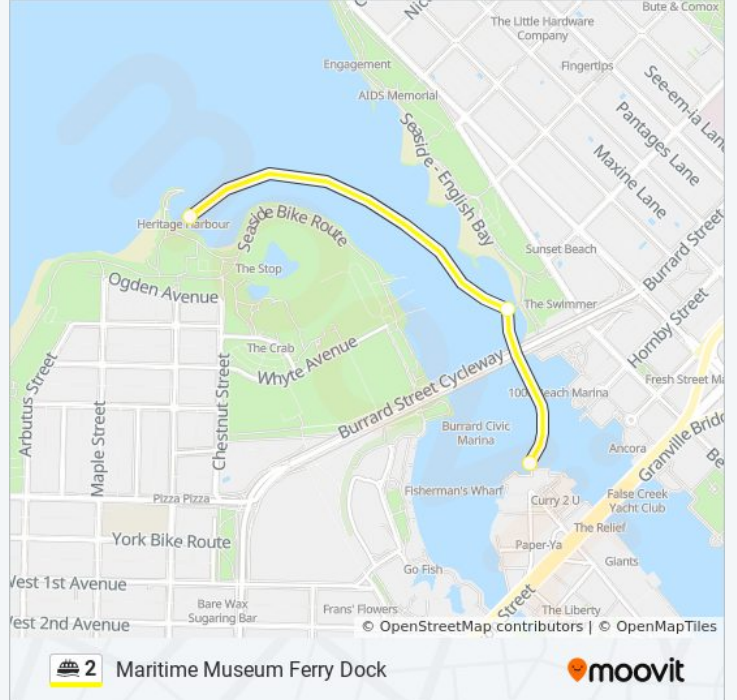

Granville Island Ferry Dock

Get The App

The 2 ferry line (Granville Island Ferry Dock) has 2 routes. For regular weekdays, their operation hours are:
(1) Granville Island Ferry Dock: 10:00 AM - 7:00 PM(2) Maritime Museum Ferry Dock: 9:48 AM - 6:48 PM
Use the Moovit App to find the closest 2 ferry station near you and find out when is the next 2 ferry arriving.

Direction: Granville Island Ferry Dock

Stops: 3

Trip Duration: 6 min

Line Summary:

Direction: Maritime Museum Ferry Dock

3 stops

[VIEW LINE SCHEDULE](#)

Granville Island Ferry Dock

Aquatic Centre Ferry Dock

Maritime Museum Ferry Dock

2 ferry Time Schedule

Maritime Museum Ferry Dock Route Timetable:

Sunday	9:48 AM - 6:48 PM
Monday	9:48 AM - 6:48 PM
Tuesday	9:48 AM - 6:48 PM
Wednesday	9:48 AM - 6:48 PM
Thursday	9:48 AM - 6:48 PM
Friday	9:48 AM - 6:48 PM
Saturday	9:48 AM - 6:48 PM

2 ferry Info

Direction: Maritime Museum Ferry Dock

Stops: 3

Trip Duration: 11 min

Line Summary:

2 ferry time schedules and route maps are available in an offline PDF at moovitapp.com. Use the [Moovit App](#) to see live bus times, train schedule or subway schedule, and step-by-step directions for all public transit in Southwest British Columbia.