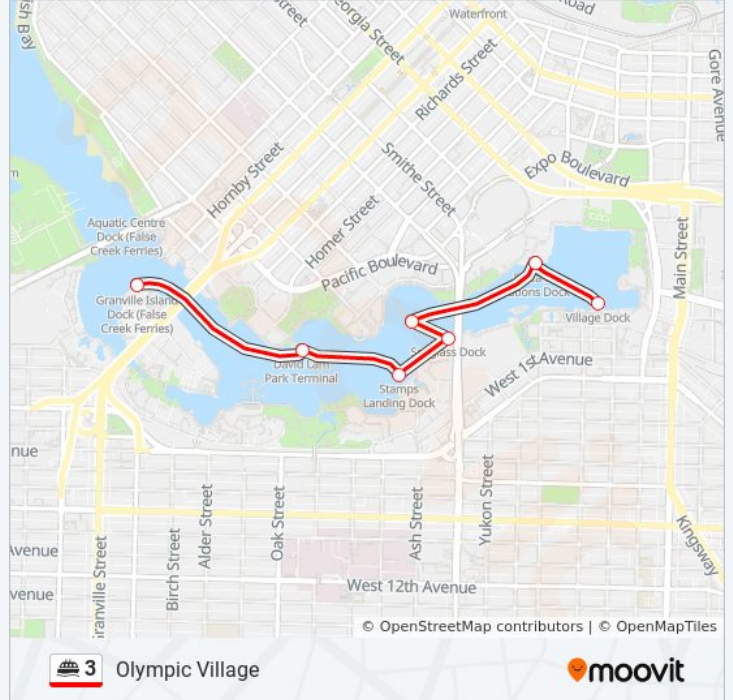

### 3 ferry Info

**Direction:** Granville Island Ferry Dock

**Stops:** 7

**Trip Duration:** 19 min

**Line Summary:**

### Direction: Olympic Village

7 stops

[VIEW LINE SCHEDULE](#)

Granville Island Ferry Dock

David Lam Park

Stamps Landing

Spyglass

Yaletown

### 3 ferry Time Schedule

Olympic Village Route Timetable:

Sunday	7:25 AM - 8:25 PM
Monday	7:25 AM - 8:25 PM
Tuesday	7:25 AM - 8:25 PM
Wednesday	7:25 AM - 8:25 PM
Thursday	7:25 AM - 8:25 PM
Friday	7:25 AM - 8:25 PM
Saturday	7:25 AM - 8:25 PM

### 3 ferry Info

**Direction:** Olympic Village

**Stops:** 7

**Trip Duration:** 20 min

**Line Summary:**

3 ferry time schedules and route maps are available in an offline PDF at [moovitapp.com](https://moovitapp.com). Use the [Moovit App](#) to see live bus times, train schedule or subway schedule, and step-by-step directions for all public transit in Southwest British Columbia.