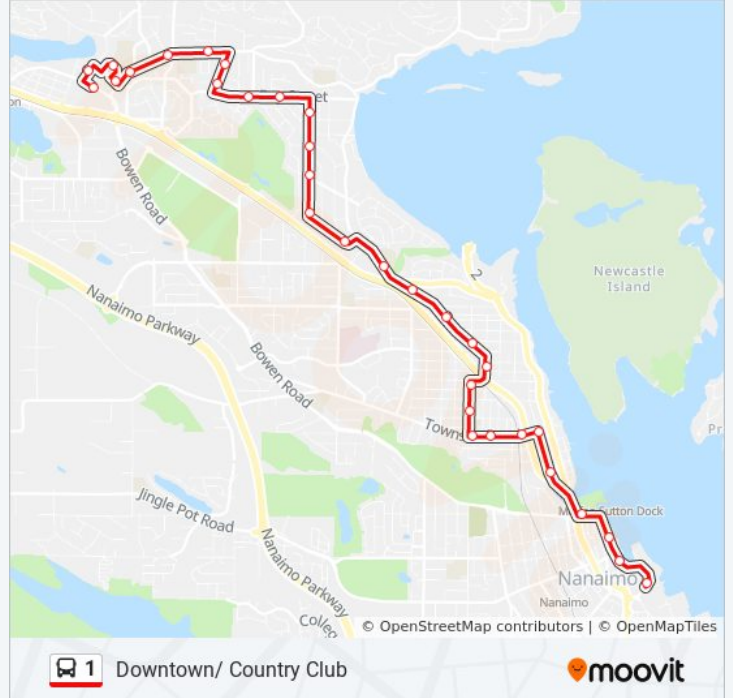

Downtown/ Country Club

Get The App

The 1 bus line (Downtown/ Country Club) has 2 routes. For regular weekdays, their operation hours are:
 (1) Country Club: 7:00 AM - 11:35 PM
 (2) Downtown: 6:31 AM - 11:04 PM
 Use the Moovit App to find the closest 1 bus station near you and find out when is the next 1 bus arriving.

Direction: Country Club
 32 stops
[VIEW LINE SCHEDULE](#)

1 bus Time Schedule
 Country Club Route Timetable:

Sunday	8:00 AM - 7:40 PM
Monday	7:00 AM - 11:35 PM
Tuesday	7:00 AM - 11:35 PM
Wednesday	7:00 AM - 11:35 PM
Thursday	7:00 AM - 11:35 PM
Friday	7:00 AM - 11:35 PM
Saturday	7:35 AM - 11:35 PM

1 bus Info
Direction: Country Club
Stops: 32
Trip Duration: 28 min
Line Summary:

Bay at Newton
 Neyland at Crestwood
 Neyland at Departure Bay
 Departure Bay at Shamrock
 Departure Bay at Rock City
 Departure Bay at Mexicana
 Barons at Departure Bay
 Barons 3110 Block
 Ross at Knight
 Country Club Exchange

Direction: Downtown

31 stops

[VIEW LINE SCHEDULE](#)

Country Club Exchange
 Departure Bay at Wassell
 Departure Bay at Mexicana
 Departure Bay at Rock City
 Departure Bay at Shamrock
 Neyland at Departure Bay
 Neyland at Crestwood
 Bay at Newton
 Bay at Haliday
 Glenayr at Wingrove
 Glenayr at Lynburn
 Glenayr at Argyle
 Glenayr at Marlborough
 Holyrood at Highland
 Highland at Montrose
 Departure Bay at Estevan
 Estevan at Brechin
 Estevan at Maple