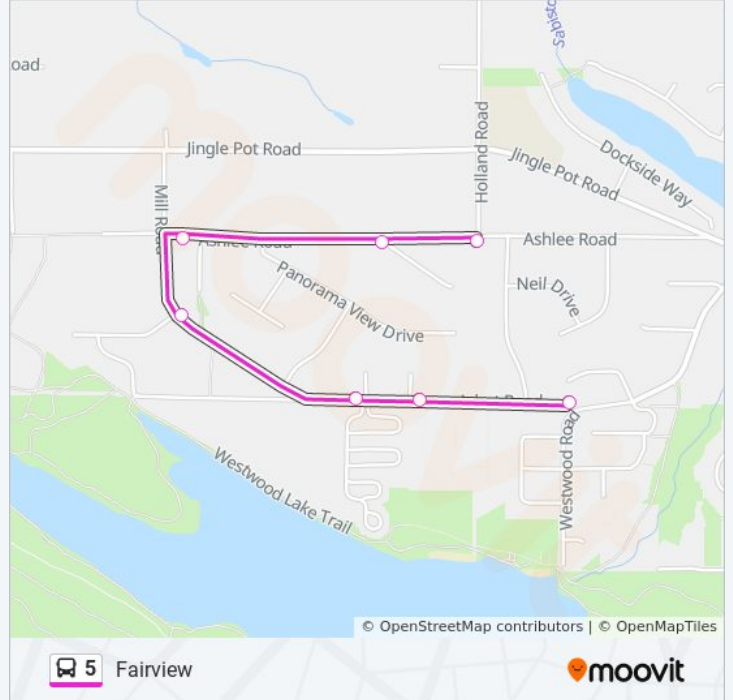

Victoria at Albert

Albert at Dunsmuir

Albert at Selby

Albert at Kennedy

Pine at Durham

Pine at Fitzwilliam

Pine at Wentworth

2nd St at Howard

Westwood at Rockwood

Arbot at Westwood

Direction: Fairview to Westwood

7 stops

[VIEW LINE SCHEDULE](#)

Arbot at Westwood

Arbot at Fountain Gate

Arbot at South View

Mill at Westberry

Ashlee at Mill

Ashlee at Towerview

Ashlee at Holland

5 bus Time Schedule

Fairview to Westwood Route Timetable:

Sunday	12:03 AM - 8:00 PM
Monday	Not Operational
Tuesday	12:03 AM
Wednesday	12:03 AM
Thursday	12:03 AM
Friday	12:03 AM
Saturday	12:03 AM

5 bus Info

Direction: Fairview to Westwood

Stops: 7

Trip Duration: 4 min

Line Summary:

5 bus time schedules and route maps are available in an offline PDF at moovitapp.com. Use the [Moovit App](#) to see live bus times, train schedule or subway schedule, and step-by-step directions for all public transit in Southwest British Columbia.