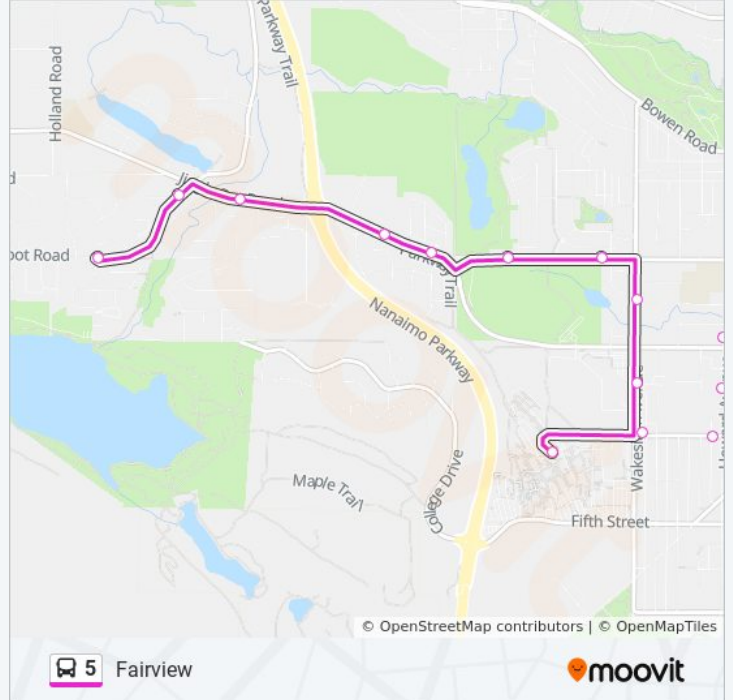

Victoria at Albert

Albert at Dunsmuir

Albert at Selby

Albert at Kennedy

Pine at Durham

Pine at Fitzwilliam

Pine at Wentworth

2nd St at Howard

Jingle Pot at Bird Sanctuary

5 bus Time Schedule

Fairview to Westwood Route Timetable:

Sunday	8:00 AM - 7:40 PM
Monday	7:00 AM - 11:54 PM
Tuesday	7:00 AM - 11:54 PM
Wednesday	7:00 AM - 11:54 PM
Thursday	7:00 AM - 11:54 PM
Friday	7:00 AM - 11:54 PM
Saturday	7:35 AM - 11:54 PM

5 bus Info

Direction: Fairview to Westwood

Stops: 23

Trip Duration: 21 min

Line Summary:

Jingle Pot at Valley Oak

Jingle Pot Rd at 1972 Block

Jingle Pot at Calder

Westwood at Rockwood

Arbot at Westwood

Direction: Fairview to Westwood

7 stops

[VIEW LINE SCHEDULE](#)

Arbot at Westwood

Arbot at Fountain Gate

Arbot at South View