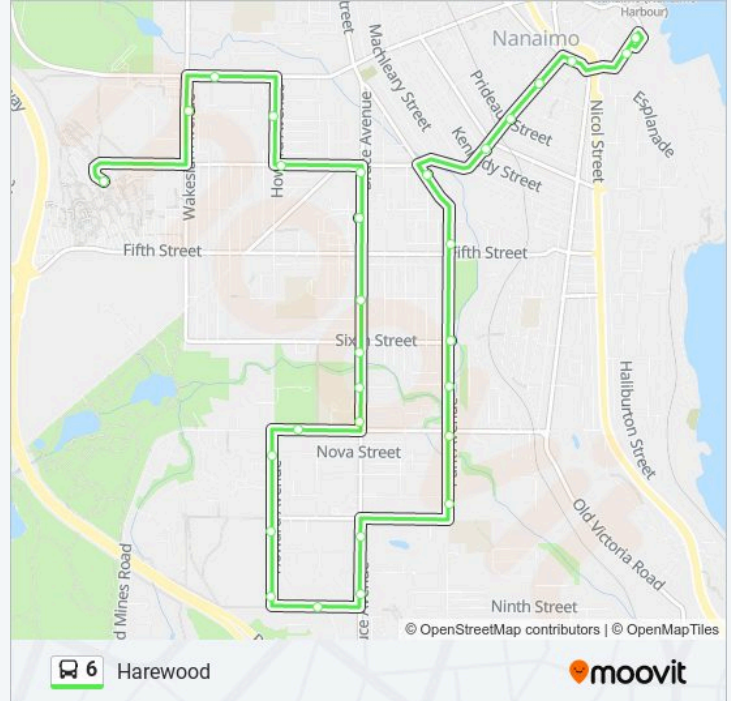

### Direction: Harewood to Downtown

30 stops

[VIEW LINE SCHEDULE](#)

- VIU Exchange Bay C
- Wakesiah at Foster
- 3rd St at Hillcrest
- Howard at Foster
- 4th St at Howard
- Bruce at 4th St
- Bruce at Albion
- Bruce at Dundas
- Bruce at 6th St
- Bruce at Hewgate
- Bruce at 7th St
- 7th St at Georgia
- Howard at Nova
- Howard at 8th St
- Howard at 9th St
- 9th St at Shelby Ann Ave
- Bruce at Weeks
- Bruce at Weber
- Park at Murray
- Park at 7th St
- Park at Honey

### 6 bus Info

**Direction:** Harewood to Downtown

**Stops:** 30

**Trip Duration:** 22 min

**Line Summary:**

Park at 6th St

Park at 5th St

Pine at Hamilton

### Direction: Harewood to VIU

25 stops

[VIEW LINE SCHEDULE](#)

Downtown Nanaimo Exchange

Victoria at Albert

Albert at Dunsmuir

Albert at Selby

Albert at Kennedy

### 6 bus Info

**Direction:** Harewood to VIU

**Stops:** 25

**Trip Duration:** 20 min

**Line Summary:**

- 7th St at Bruce
- Bruce at Hewgate
- Bruce at Duke
- 5th St at Georgia
- 5th St at Hillcrest
- Wakesiah at Queen
- VIU Exchange Bay C