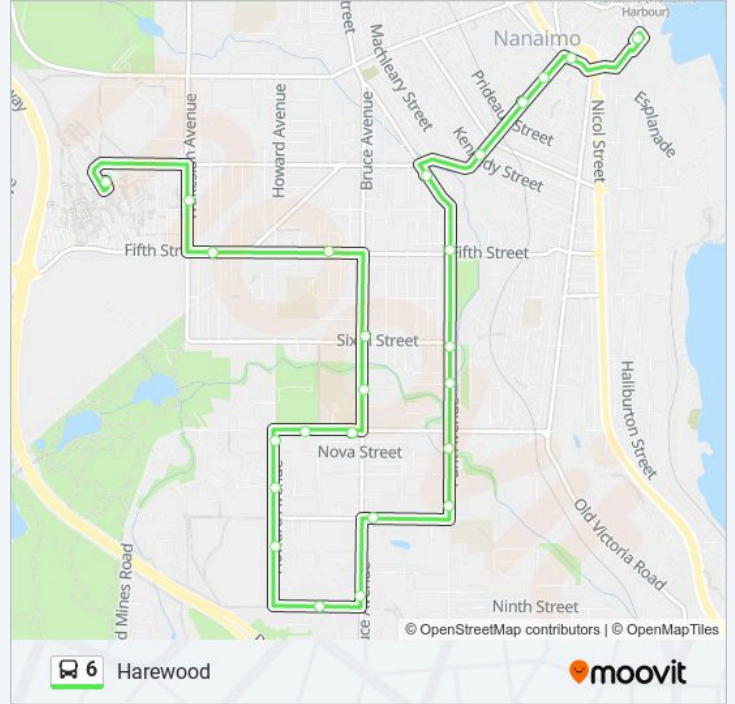

### Direction: Harewood to Downtown

30 stops

[VIEW LINE SCHEDULE](#)

- VIU Exchange Bay C
- Wakesiah at Foster
- 3rd St at Hillcrest
- Howard at Foster
- 4th St at Howard
- Bruce at 4th St
- Bruce at Albion
- Bruce at Dundas
- Bruce at 6th St
- Bruce at Hewgate
- Bruce at 7th St
- 7th St at Georgia
- Howard at Nova
- Howard at 8th St
- Howard at 9th St
- 9th St at Shelby Ann Ave
- Bruce at Weeks
- Bruce at Weber
- Park at Murray
- Park at 7th St
- Park at Honey

### 6 bus Info

**Direction:** Harewood to Downtown

**Stops:** 30

**Trip Duration:** 22 min

**Line Summary:**

Park at 6th St

Park at 5th St

Pine at Hamilton

### 6 bus Time Schedule

Harewood to VIU Route Timetable:

Sunday	07:00 - 18:40
Monday	06:00 - 22:35
Tuesday	06:00 - 22:35
Wednesday	06:00 - 22:35
Thursday	06:00 - 22:35
Friday	06:00 - 22:35
Saturday	06:35 - 22:35

### 6 bus Info

**Direction:** Harewood to VIU

**Stops:** 25

**Trip Duration:** 20 min

**Line Summary:**

- 7th St at Bruce
- Bruce at Hewgate
- Bruce at Duke
- 5th St at Georgia
- 5th St at Hillcrest
- Wakesiah at Queen
- VIU Exchange Bay C