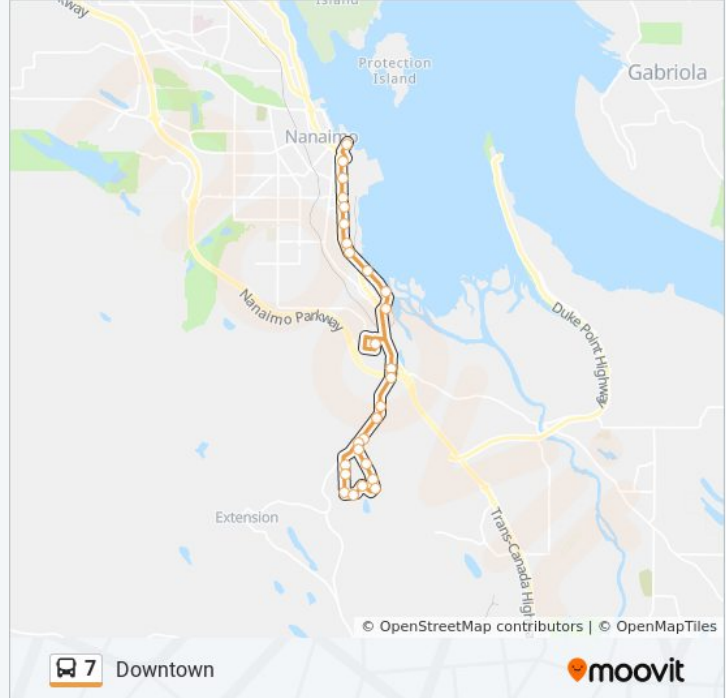

Haliburton at Highview

Haliburton 840 Block

Haliburton at Woodhouse

Haliburton at Robins

Haliburton at Needham

Haliburton at Sabiston

Haliburton at Milton

Haliburton at Crace

Downtown Nanaimo Exchange

7 bus time schedules and route maps are available in an offline PDF at moovitapp.com. Use the [Moovit App](#) to see live bus times, train schedule or subway schedule, and step-by-step directions for all public transit in Southwest British Columbia.

[About Moovit](#) • [MaaS Solutions](#) • [Supported Countries](#) • [Mooviter Community](#)

© 2024 Moovit - All Rights Reserved

Check Live Arrival Times