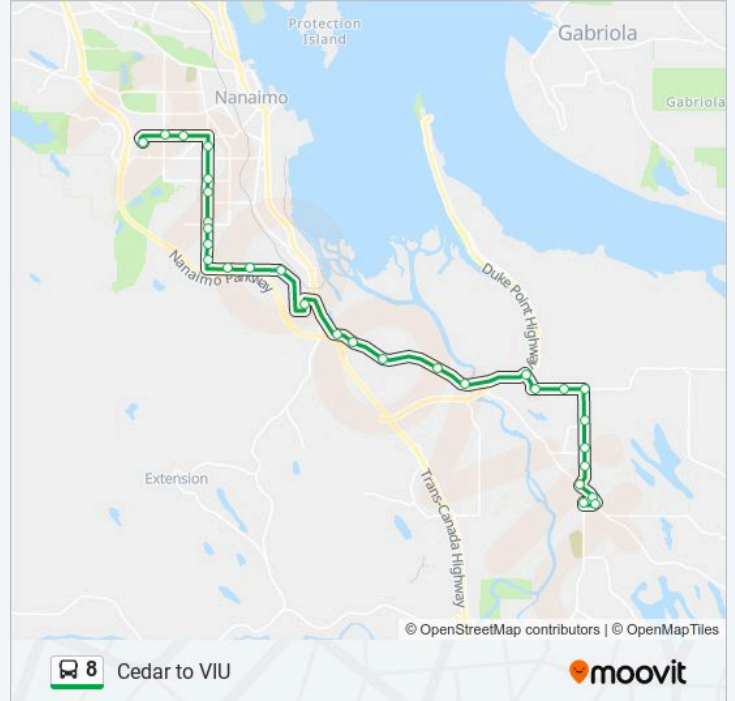

8 bus Info

Direction: Cedar to VIU

Stops: 30

Trip Duration: 34 min

Line Summary:

Bruce at Weeks

Bruce at Weber

Bruce NB at Eighth

Bruce at Hewgate

Bruce at Duke

Bruce at Albion

4th St at Wheatley

Fourth St at Hillcrest

VIU Exchange Bay A

Direction: VIU to Cedar

30 stops

[VIEW LINE SCHEDULE](#)

VIU Exchange Bay A

Fourth at Hillcrest

4th St at Wheatley

Bruce at 4th St

Bruce at Albion

Bruce at Dundas

Bruce at 6th St

Bruce at Hewgate

Bruce at 7th St

Bruce SB at Eighth St.

Bruce at Weeks

Bruce Ave. at Mulberry Dr.

Tenth St. 479 Block

Tenth St. at Douglas Ave.

Tenth St. at Southside Dr.