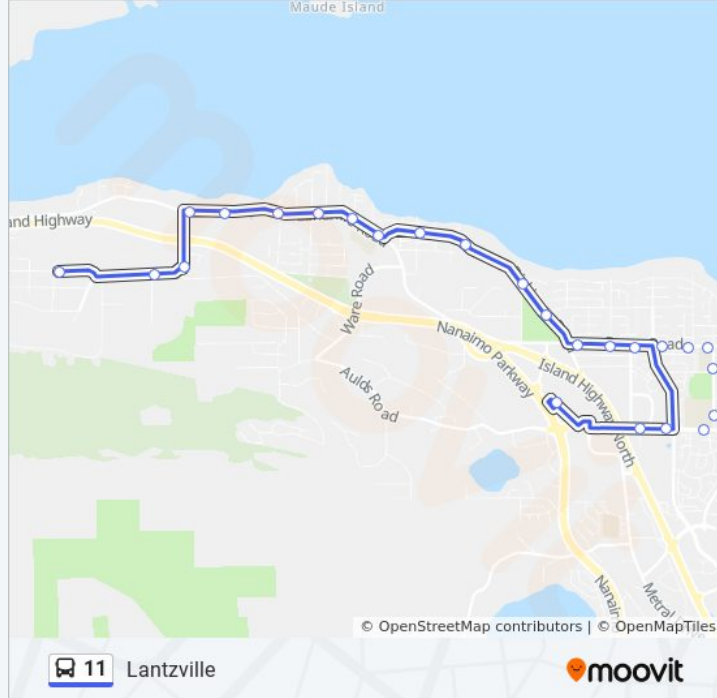

Lantzville

Get The App

The 11 bus line (Lantzville) has 2 routes. For regular weekdays, their operation hours are:

(1) Lantzville: 6:52 AM - 6:44 PM (2) Lantzville: 6:39 AM - 6:31 PM

Use the Moovit App to find the closest 11 bus station near you and find out when is the next 11 bus arriving.

**Direction: Lantzville**  
 25 stops  
[VIEW LINE SCHEDULE](#)

**11 bus Time Schedule**  
 Lantzville Route Timetable:

Sunday	7:56 AM - 6:23 PM
Monday	6:52 AM - 6:44 PM
Tuesday	6:52 AM - 6:44 PM
Wednesday	6:52 AM - 6:44 PM
Thursday	6:52 AM - 6:44 PM
Friday	6:52 AM - 6:44 PM
Saturday	7:20 AM - 6:44 PM

**11 bus Info**  
**Direction:** Lantzville  
**Stops:** 25  
**Trip Duration:** 19 min  
**Line Summary:**

- Northwind at Eastwind Dr.
- Superior at Stone
- Vandenhoeck at Superior
- Lantzville at Superior
- Lantzville 7570 Block
- Lantzville at Hall
- Lantzville at Peterson
- Lantzville at Huddlestone
- Lantzville at Tweedhope
- Dickinson at Jacks
- Dickinson at Warick
- Dickinson at Schook
- Dickinson at Groveland
- Dover at Dickinson
- Dover at Lewis
- Dover at Applecross
- Dover at Blueback
- Dover at Invermere
- Dover at Mcgirr
- Mcgirr at Mcrobb
- Mcgirr at Thyme
- Hammond Bay 6150 Block

### Direction: Lantzville

11 stops

[VIEW LINE SCHEDULE](#)

Woodgrove Exchange

Aulds at Clark

Aulds at Arbutus

Aulds at Phantom

Aulds at Ware