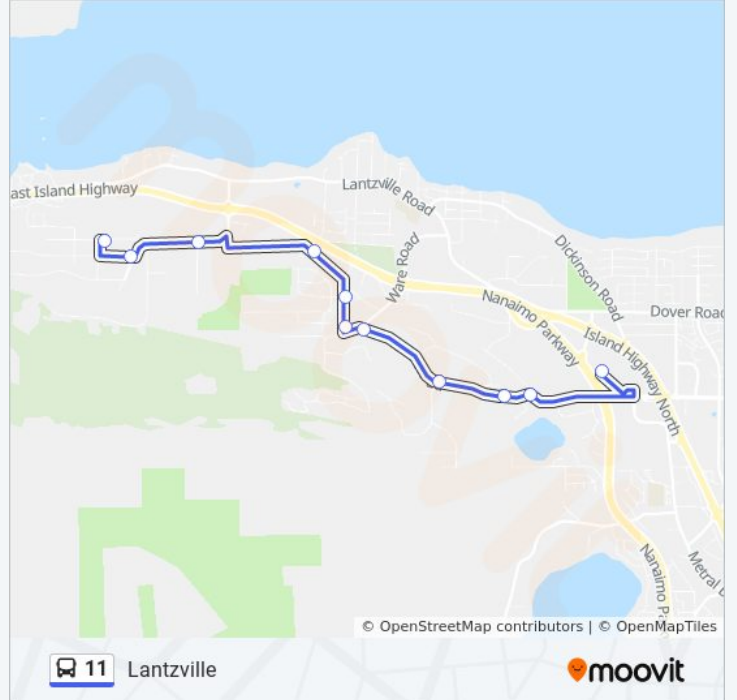

11 bus time schedules and route maps are available in an offline PDF at moovitapp.com. Use the [Moovit App](#) to see live bus times, train schedule or subway schedule, and step-by-step directions for all public transit in Southwest British Columbia.

[About Moovit](#) • [MaaS Solutions](#) • [Supported Countries](#) • [Mooviter Community](#)

© 2024 Moovit - All Rights Reserved

Check Live Arrival Times