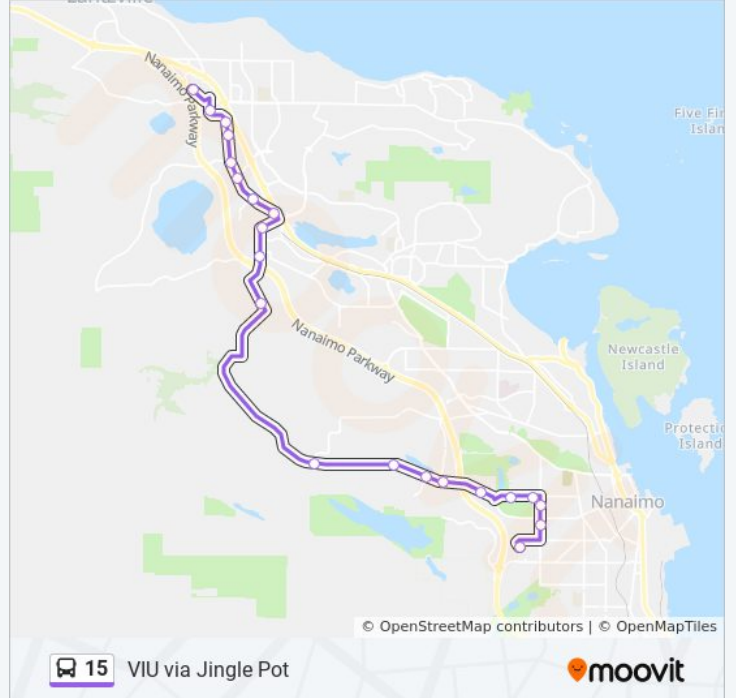

Use the Moovit App to find the closest 15 bus station near you and find out when is the next 15 bus arriving.

Direction: VIU via Jingle Pot

21 stops

[VIEW LINE SCHEDULE](#)

Woodgrove Exchange
Metral 6530 Block
Metral at Enterprise
Metral 6300 Block
Metral at Emporer
Metral at Turner
Metral at Bergen op Zoom
Metral at Somerset
Mostar at Dunster
Mostar at Boban
Jingle Pot at Monterey
Jingle Pot at East Wellington
Jingle Pot at Holland
Jingle Pot at Ashlee
Jingle Pot at Calder
Jingle Pot 1950 Block
Jingle Pot at Bird Sanctuary
Jingle Pot at Sarum Rise
Wakesiah at Beaconsfield
Wakesiah at Foster
VIU Exchange Bay A

15 bus Info

Direction: VIU via Jingle Pot

Stops: 21

Trip Duration: 29 min

Line Summary:

Direction: VIU via Parkway

16 stops

[VIEW LINE SCHEDULE](#)

Woodgrove Exchange

Direction: Woodgrove via Parkway

17 stops

[VIEW LINE SCHEDULE](#)

VIU Exchange Bay A

Wakesiah Before Foster

Wakesiah at Beaconsfield

Jingle Pot at Sarum Rise

15 bus Info

Direction: Woodgrove via Parkway

Stops: 17

Trip Duration: 22 min

Line Summary:

15 bus time schedules and route maps are available in an offline PDF at moovitapp.com. Use the [Moovit App](#) to see live bus times, train schedule or subway schedule, and step-by-step directions for all public transit in Southwest British Columbia.