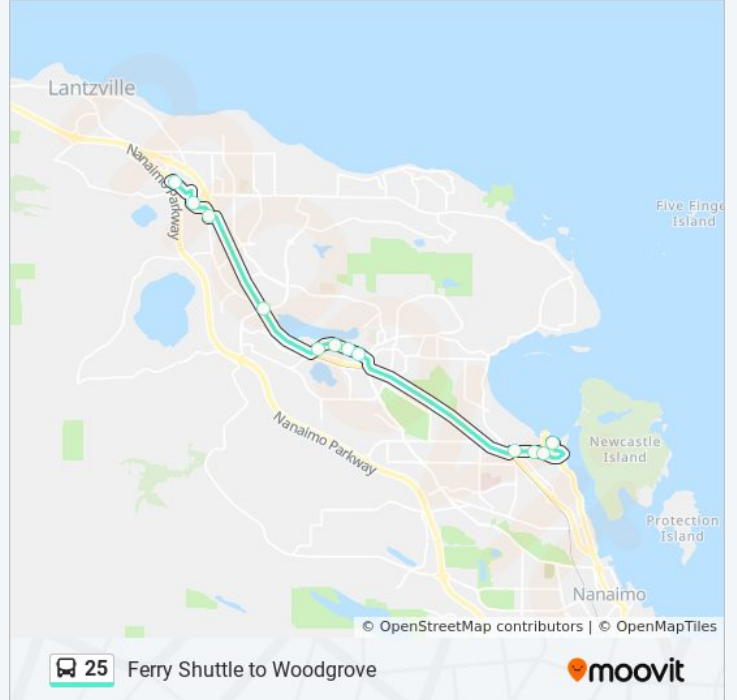

### Direction: Ferry Shuttle to Woodgrove

12 stops

[VIEW LINE SCHEDULE](#)

Departure Bay Ferry

Brechin at Beach

Brechin at Ocean

Brechin at Estevan

Country Club Exchange

Norwell at 107th St

Norwell at 105th St

Norwell at Victoria

Island Hwy. North at Rutherford Rd.

Metral at Enterprise

Metral 6530 Block

Woodgrove Exchange

### 25 bus Time Schedule

Ferry Shuttle to Woodgrove Route Timetable:

Sunday	Not Operational
Monday	9:55 PM
Tuesday	9:55 PM
Wednesday	9:55 PM
Thursday	9:55 PM
Friday	9:55 PM
Saturday	Not Operational

### 25 bus Info

**Direction:** Ferry Shuttle to Woodgrove

**Stops:** 12

**Trip Duration:** 19 min

**Line Summary:**

25 bus time schedules and route maps are available in an offline PDF at [moovitapp.com](https://moovitapp.com). Use the [Moovit App](#) to see live bus times, train schedule or subway schedule, and step-by-step directions for all public transit in Southwest British Columbia.