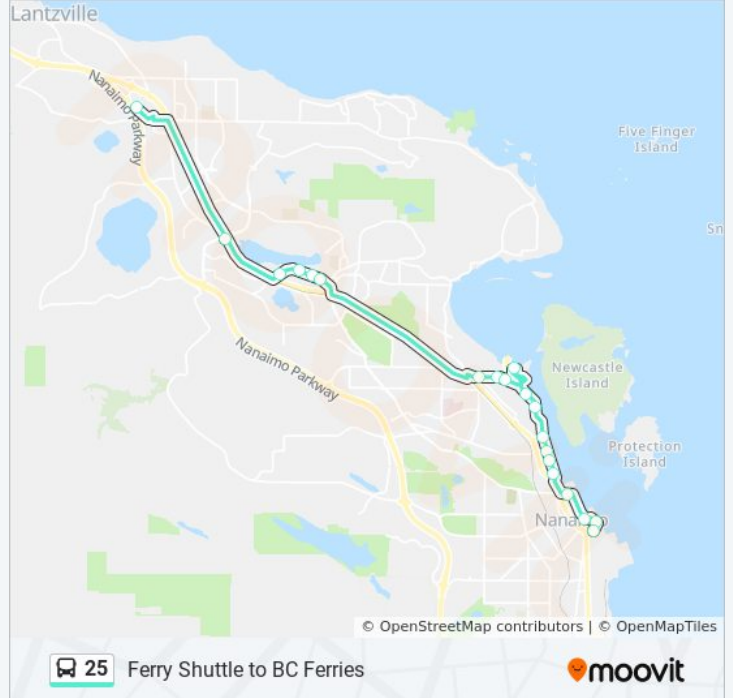

### Direction: Ferry Shuttle to BC Ferries

20 stops

[VIEW LINE SCHEDULE](#)

- Woodgrove Exchange
- SB Island Hwy. at Mostar
- Norwell at Victoria
- Norwell at 106th St
- Norwell at 107th St
- Country Club Exchange
- Brechin at Estevan
- Brechin at Bayview
- Brechin at Beach
- Departure Bay Ferry
- Stewart at Maple
- Stewart at Larch
- Stewart at Cypress
- Stewart at Townsite
- Stewart at Mt Benson
- Stewart at Dawes
- Comox Rd. at Cliff St.
- Front St. at Museum Way
- Front at Gabriola Ferry Term
- Front at Esplanade

### 25 bus Info

**Direction:** Ferry Shuttle to BC Ferries

**Stops:** 20

**Trip Duration:** 44 min

**Line Summary:**

## Direction: Ferry Shuttle to Woodgrove

23 stops

[VIEW LINE SCHEDULE](#)

- Front at Esplanade
- Victoria at Albert
- Fitzwilliam at Wesley
- Fitzwilliam at Machleary
- 4th St at Wheatley
- Fourth St at Hillcrest
- VIU Exchange Bay B
- Wakesiah Before Foster
- Wakesiah at Beaconsfield
- Jingle Pot at Sarum Rise
- Jingle Pot at Bird Sanctuary
- Jingle Pot at Valley Oak
- Jingle Pot Rd at 1972 Block
- Mostar at Boban
- Mostar at Jordan
- Metral at Somerset
- Metral at Bergen op Zoom
- Metral at Turner

### Direction: Ferry Shuttle to Woodgrove

12 stops

[VIEW LINE SCHEDULE](#)

Departure Bay Ferry

Brechin at Beach

Brechin at Ocean

Brechin at Estevan

Country Club Exchange