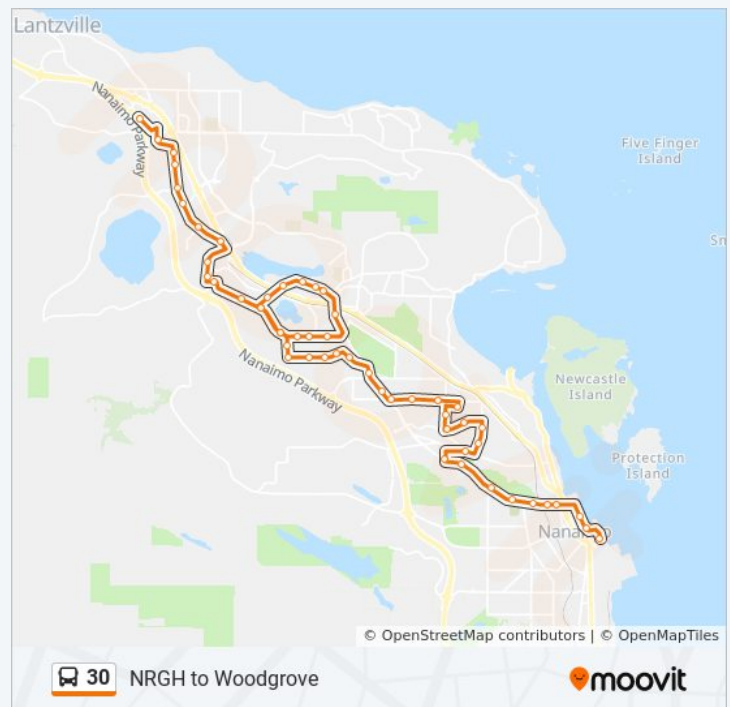

Sunday	8:00 AM - 7:40 PM
Monday	6:59 AM - 11:32 PM
Tuesday	6:59 AM - 11:32 PM
Wednesday	6:59 AM - 11:32 PM
Thursday	6:59 AM - 11:32 PM
Friday	6:59 AM - 11:32 PM
Saturday	7:35 AM - 11:35 PM

30 bus Info

Direction: NRGH to Woodgrove

Stops: 53

Trip Duration: 55 min

Line Summary:

Jingle Pot at Chantrells

Norwell at Victoria

Norwell at 106th St

Norwell at 107th St

Country Club Exchange