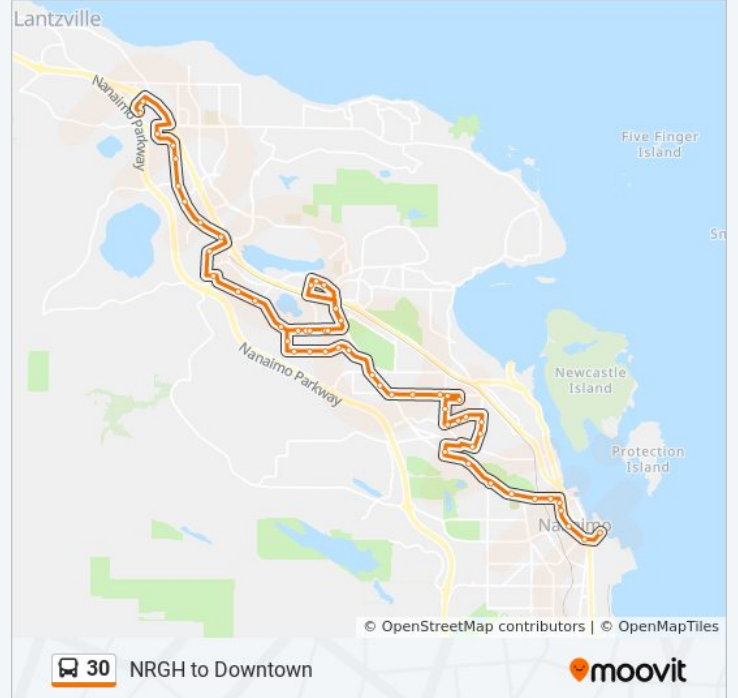

NRGH to Downtown

Get The App

The 30 bus line (NRGH to Downtown) has 2 routes. For regular weekdays, their operation hours are:
 (1) NRGH to Downtown: 6:08 AM - 10:40 PM (2) NRGH to Woodgrove: 6:59 AM - 11:32 PM
 Use the Moovit App to find the closest 30 bus station near you and find out when is the next 30 bus arriving.

Meredith at Forest

Meredith at Thunderbird

Hallen at Nelson

Boundary at Nightingale

Dufferin at Boundary

Dufferin at Seafield

Dufferin at Grant

Waddington at Oakley

Waddington at St George

Townsite at Waddington

Pryde at White

Bowen at Buttertubs

Bowen at Wakesiah

Bowen at Howard

Comox at Kennedy

Comox at Prideaux

Wallace at Comox

Wallace at Campbell

Wallace at Fitzwilliam

Victoria at Albert

Downtown Nanaimo Exchange

Direction: NRGH to Woodgrove

53 stops

[VIEW LINE SCHEDULE](#)