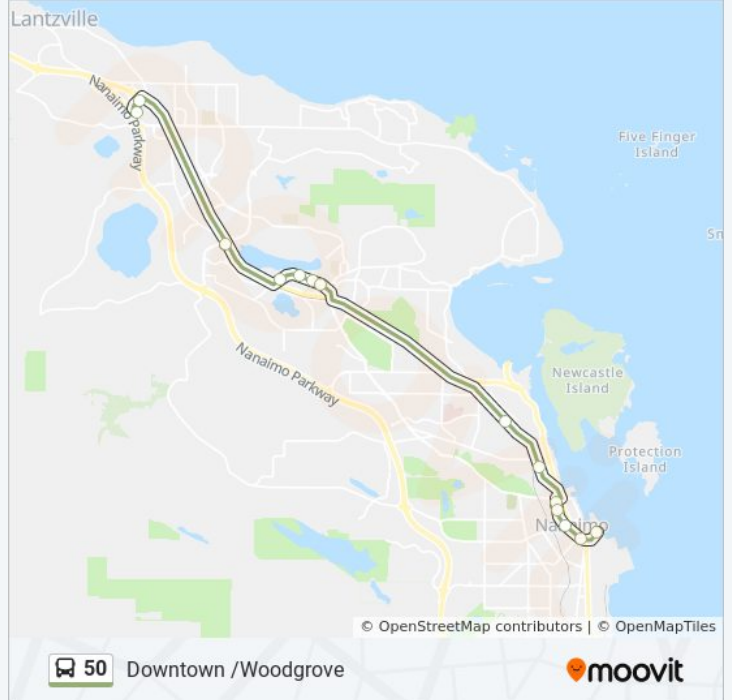

Downtown /Woodgrove

[Get The App](#)

The 50 bus line (Downtown /Woodgrove) has 2 routes. For regular weekdays, their operation hours are:

(1) Downtown: 6:29 AM - 11:08 PM (2) Woodgrove: 12:21 AM - 11:30 PM

Use the Moovit App to find the closest 50 bus station near you and find out when is the next 50 bus arriving.

Direction: Downtown

14 stops

[VIEW LINE SCHEDULE](#)

Woodgrove Exchange
Island Hwy N 6900 Block
SB Island Hwy. at Mostar
Norwell at Victoria
Norwell at 106th St
Norwell at 107th St
Country Club Exchange
Terminal Ave N 1220 Block
Terminal Ave N at Rosehill
Wallace at Comox
Wallace at Campbell
Wallace at Fitzwilliam
Victoria at Albert
Downtown Nanaimo Exchange

50 bus Time Schedule

Downtown Route Timetable:

Sunday	8:42 AM - 7:11 PM
Monday	6:29 AM - 11:08 PM
Tuesday	6:29 AM - 11:08 PM
Wednesday	6:29 AM - 11:08 PM
Thursday	6:29 AM - 11:08 PM
Friday	6:29 AM - 11:08 PM
Saturday	7:08 AM - 11:08 PM

50 bus Info

Direction: Downtown

Stops: 14

Trip Duration: 27 min

Line Summary:

Direction: Woodgrove

14 stops

[VIEW LINE SCHEDULE](#)