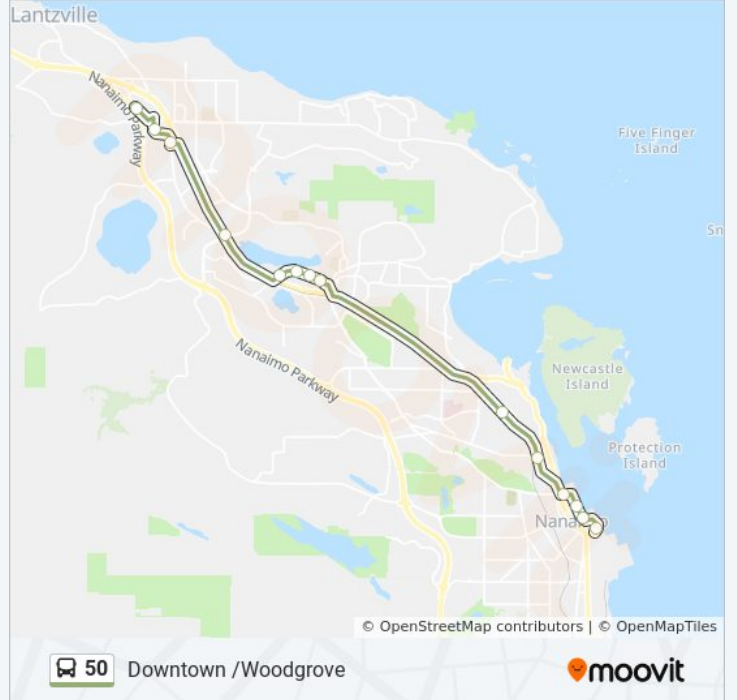

Use the Moovit App to find the closest 50 bus station near you and find out when is the next 50 bus arriving.

Direction: Downtown

14 stops

[VIEW LINE SCHEDULE](#)

Woodgrove Exchange
Island Hwy N 6900 Block
SB Island Hwy. at Mostar
Norwell at Victoria
Norwell at 106th St
Norwell at 107th St
Country Club Exchange
Terminal Ave N 1220 Block
Terminal Ave N at Rosehill
Wallace at Comox
Wallace at Campbell
Wallace at Fitzwilliam
Victoria at Albert
Downtown Nanaimo Exchange

50 bus Info

Direction: Downtown

Stops: 14

Trip Duration: 27 min

Line Summary:

Direction: Woodgrove

14 stops

[VIEW LINE SCHEDULE](#)

50 bus Time Schedule

Woodgrove Route Timetable:

Sunday	12:16 AM - 8:21 PM
Monday	7:02 AM - 11:30 PM
Tuesday	12:21 AM - 11:30 PM
Wednesday	12:21 AM - 11:30 PM
Thursday	12:21 AM - 11:30 PM
Friday	12:21 AM - 11:30 PM
Saturday	12:21 AM - 11:17 PM

50 bus Info

Direction: Woodgrove

Stops: 14

Trip Duration: 24 min

Line Summary:

50 bus time schedules and route maps are available in an offline PDF at moovitapp.com. Use the [Moovit App](#) to see live bus times, train schedule or subway schedule, and step-by-step directions for all public transit in Southwest British Columbia.