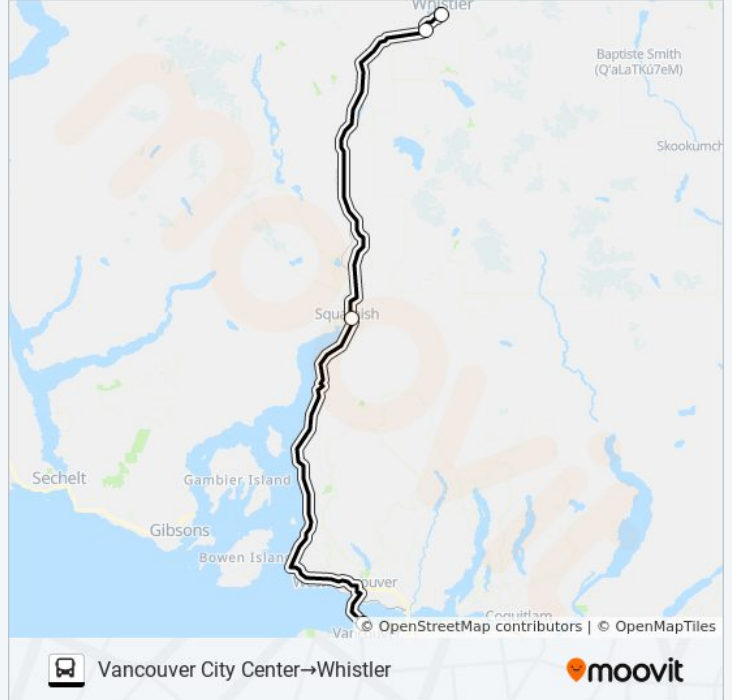

YVR SKYLYNX WHISTLER RO...

Vancouver City
Center→Whistler

Get The App

The YVR SKYLYNX WHISTLER ROUTE bus line (Vancouver City Center→Whistler) has 3 routes. For regular weekdays, their operation hours are:

Direction: Vancouver City Center→Whistler

4 stops

[VIEW LINE SCHEDULE](#)

Vancouver City Center

Squamish Station

Creekside Village

Whistler

YVR SKYLYNX WHISTLER ROUTE bus Time Schedule

Vancouver City Center→Whistler Route Timetable:

Sunday	7:00 AM
Monday	7:00 AM
Tuesday	7:00 AM
Wednesday	7:00 AM
Thursday	7:00 AM
Friday	7:00 AM
Saturday	7:00 AM

YVR SKYLYNX WHISTLER ROUTE bus Info**Direction:** Vancouver City Center→Whistler**Stops:** 4**Trip Duration:** 120 min**Line Summary:**

Direction: Vancouver International Airport → Whistler

5 stops

[VIEW LINE SCHEDULE](#)

Vancouver International Airport

Vancouver City Center

Squamish Station

Creekside Village

Whistler