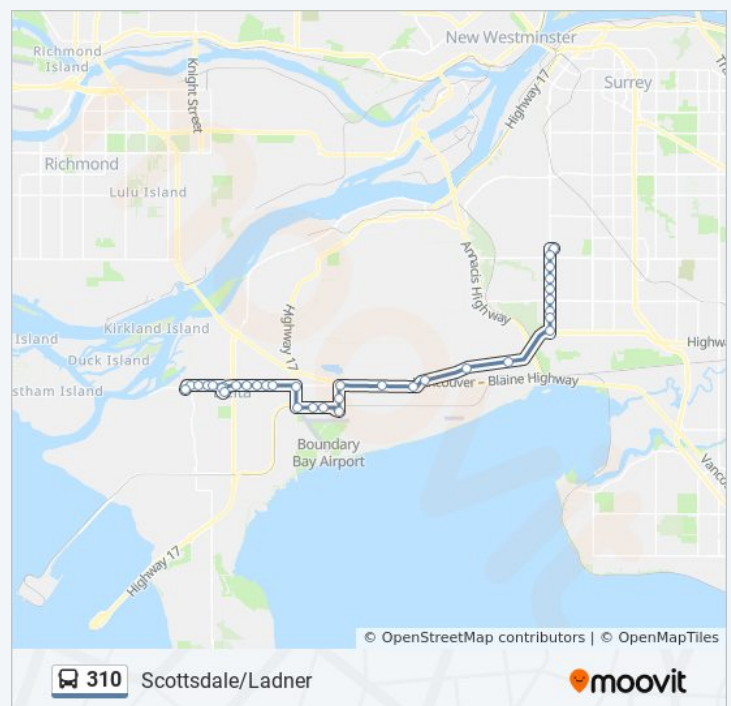

34 stops

[VIEW LINE SCHEDULE](#)

- Northbound 51 St @ 47 Ave
- Eastbound Ladner Trunk Rd @ Central Ave
- Eastbound Ladner Trunk Rd @ 53 St
- Eastbound Ladner Trunk Rd @ Linden Dr
- Eastbound Ladner Trunk Rd @ 55b St
- Southbound Harvest Dr @ Ladner Trunk Rd
- Ladner Exchange @ Bay 3
- Northbound Harvest Dr @ Ladner Trunk Rd
- Eastbound Hwy 10 @ Hwy 17a
- Eastbound Hwy 10 @ 62 St
- Eastbound Hwy 10 @ 64 St
- Eastbound Hwy 10 @ 66 St
- Eastbound Hwy 10 @ Anderson Place
- Southbound 72 St @ Hwy 10
- Eastbound Churchill St @ 72 St
- Eastbound Churchill St @ King St
- Eastbound Churchill St @ Athabaska St
- Northbound 80 St @ Churchill St
- Northbound 80 St @ 4500 Block
- Eastbound Hwy 10 @ 80 St
- Eastbound Hwy 10 @ 88 St
- Eastbound Hwy 10 @ Hornby Dr
- Eastbound Hwy 10 @ 96 St
- Eastbound Hwy 10 @ 104 St
- Eastbound Hwy 10 @ 112 St
- Northbound Scott Rd @ Hwy 10
- Northbound 120 St @ Boundary Park Gate
- Northbound Scott Rd @ 62 Ave
- Northbound Scott Rd @ 64 Ave
- Northbound Scott Rd @ 66 Ave
- Northbound Scott Rd @ 68 Ave

Scottsdale Route Timetable:

Sunday	7:51 AM - 8:55 PM
Monday	6:15 AM - 9:11 PM
Tuesday	6:15 AM - 9:11 PM
Wednesday	6:15 AM - 9:11 PM
Thursday	6:15 AM - 9:11 PM
Friday	7:51 AM - 8:55 PM
Saturday	7:26 AM - 8:56 PM

310 bus Info

Direction: Scottsdale

Stops: 34

Trip Duration: 39 min

Line Summary: