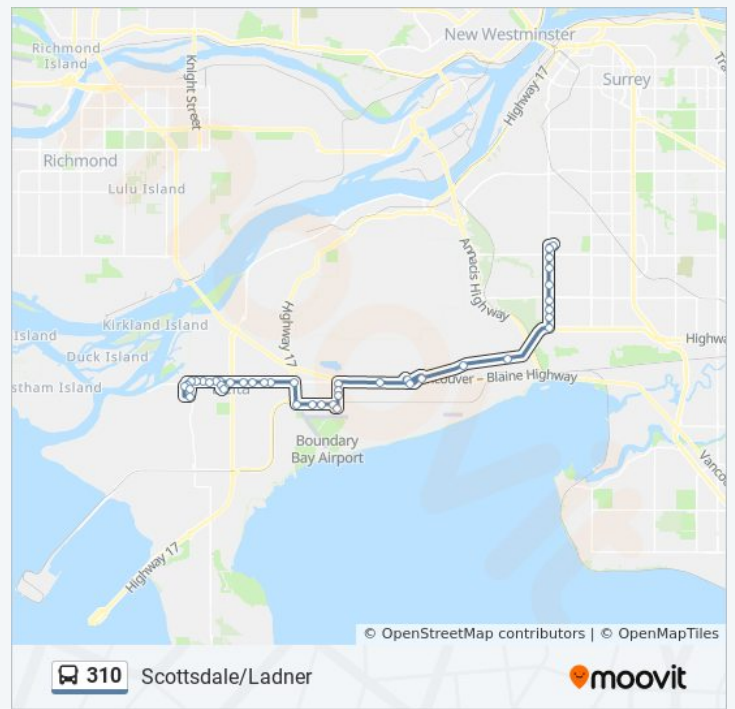

**310 bus Info**

**Direction:** Ladner via Delta View

**Stops:** 41

**Trip Duration:** 44 min

**Line Summary:**

Westbound Hwy 10 @ 104 St

Westbound Bus Access Rd @ Burns Dr

Westbound Hwy 10 @ 96 St

Westbound Hwy 10 @ 62 St

Westbound Ladner Trunk Rd @ Hwy 17a

Southbound Harvest Dr @ Ladner Trunk Rd

Ladner Exchange @ Bay 2

Westbound Ladner Trunk Rd @ Harvest Dr

Westbound Ladner Trunk Rd @ 57 St

Westbound Ladner Trunk Rd @ 55b St

Westbound Ladner Trunk Rd @ 54a St

Westbound Ladner Trunk Rd @ 53 St

Westbound Ladner Trunk Rd @ 52a St

Southbound Arthur Dr @ 4700 Block

Southbound Arthur Dr @ 47 Ave

Westbound 45 Ave @ Arthur Dr

Northbound 51 St @ 47 Ave

34 stops

[VIEW LINE SCHEDULE](#)

- Northbound 51 St @ 47 Ave
- Eastbound Ladner Trunk Rd @ Central Ave
- Eastbound Ladner Trunk Rd @ 53 St
- Eastbound Ladner Trunk Rd @ Linden Dr
- Eastbound Ladner Trunk Rd @ 55b St
- Southbound Harvest Dr @ Ladner Trunk Rd
- Ladner Exchange @ Bay 3
- Northbound Harvest Dr @ Ladner Trunk Rd
- Eastbound Hwy 10 @ Hwy 17a
- Eastbound Hwy 10 @ 62 St
- Eastbound Hwy 10 @ 64 St
- Eastbound Hwy 10 @ 66 St
- Eastbound Hwy 10 @ Anderson Place
- Southbound 72 St @ Hwy 10
- Eastbound Churchill St @ 72 St
- Eastbound Churchill St @ King St
- Eastbound Churchill St @ Athabaska St
- Northbound 80 St @ Churchill St
- Northbound 80 St @ 4500 Block
- Eastbound Hwy 10 @ 80 St
- Eastbound Hwy 10 @ 88 St
- Eastbound Hwy 10 @ Hornby Dr
- Eastbound Hwy 10 @ 96 St
- Eastbound Hwy 10 @ 104 St
- Eastbound Hwy 10 @ 112 St
- Northbound Scott Rd @ Hwy 10
- Northbound 120 St @ Boundary Park Gate
- Northbound Scott Rd @ 62 Ave
- Northbound Scott Rd @ 64 Ave
- Northbound Scott Rd @ 66 Ave
- Northbound Scott Rd @ 68 Ave