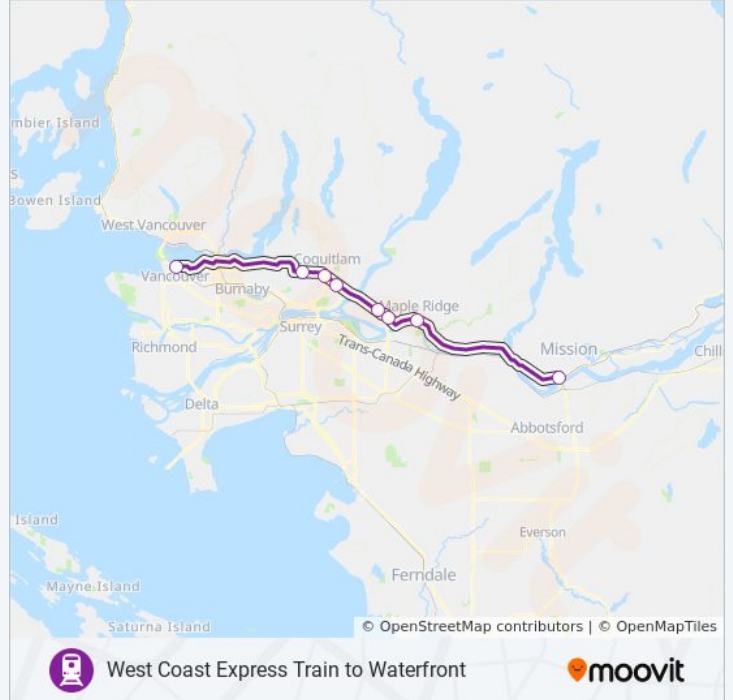

WEST COAST EXPRESS train Info**Direction:** West Coast Express Train to Mission**Stops:** 8**Trip Duration:** 75 min**Line Summary:**

Direction: West Coast Express Train to Waterfront

8 stops

[VIEW LINE SCHEDULE](#)

West Coast Express Train to Waterfront Route
Timetable:

Sunday	Not Operational
Monday	5:25 AM - 7:25 AM
Tuesday	5:25 AM - 7:25 AM
Wednesday	5:25 AM - 7:25 AM
Thursday	5:25 AM - 7:25 AM
Friday	Not Operational
Saturday	Not Operational

WEST COAST EXPRESS train Info

Direction: West Coast Express Train to Waterfront

Stops: 8

Trip Duration: 75 min

Line Summary:

WEST COAST EXPRESS train time schedules and route maps are available in an offline PDF at moovitapp.com. Use the [Moovit App](#) to see live bus times, train schedule or subway schedule, and step-by-step directions for all public transit in Southwest British Columbia.