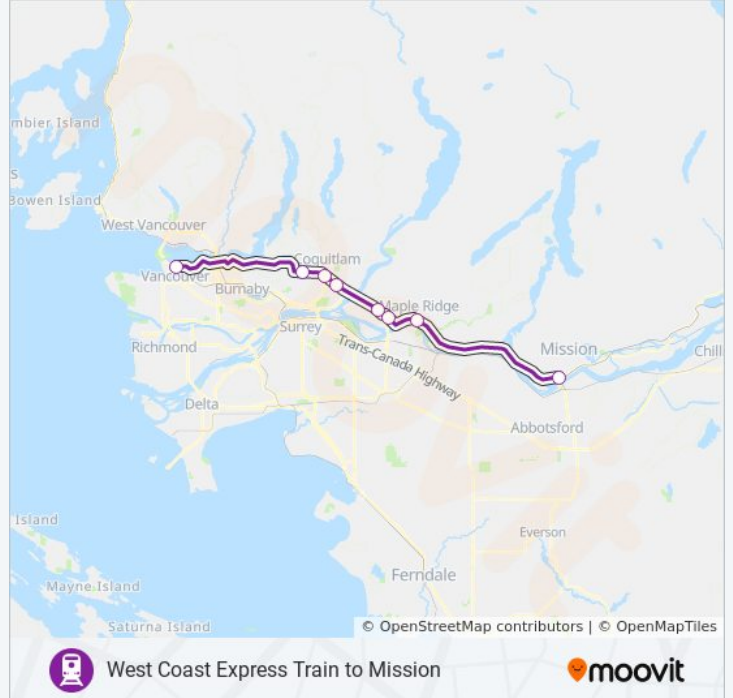

Use the Moovit App to find the closest WEST COAST EXPRESS train station near you and find out when is the next WEST COAST EXPRESS train arriving.

Direction: West Coast Express Train to Mission

8 stops

[VIEW LINE SCHEDULE](#)

Waterfront Station

Moody Centre Station

Coquitlam Central Station

Port Coquitlam Station

Pitt Meadows Station

Maple Meadows Station

Port Haney Station

Mission City Station

WEST COAST EXPRESS train Info**Direction:** West Coast Express Train to Mission**Stops:** 8**Trip Duration:** 75 min**Line Summary:**

Direction: West Coast Express Train to Waterfront

8 stops

[VIEW LINE SCHEDULE](#)

WEST COAST EXPRESS train Info

Direction: West Coast Express Train to Waterfront

Stops: 8

Trip Duration: 75 min

Line Summary:

WEST COAST EXPRESS train time schedules and route maps are available in an offline PDF at moovitapp.com. Use the [Moovit App](#) to see live bus times, train schedule or subway schedule, and step-by-step directions for all public transit in Southwest British Columbia.