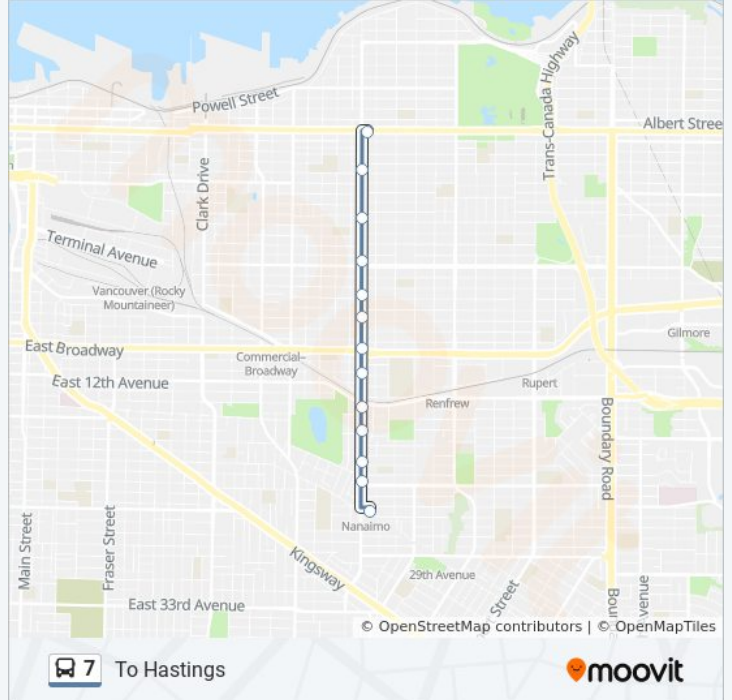

Downtown

Get The App

The 7 bus line (Downtown) has 4 routes. For regular weekdays, their operation hours are:
 (1) Downtown: 1:06 AM(2) Dunbar: 12:06 AM - 11:54 PM(3) Nanaimo Station: 12:06 AM - 11:39 PM(4) To Hastings: 5:32 AM

Use the Moovit App to find the closest 7 bus station near you and find out when is the next 7 bus arriving.

Direction: Downtown
 32 stops
[VIEW LINE SCHEDULE](#)

7 bus Time Schedule
 Downtown Route Timetable:

7 bus Info
Direction: Downtown
Stops: 32
Trip Duration: 26 min
Line Summary:

Westbound Powell St @ Heatley Ave

Westbound Powell St @ Jackson Ave

Westbound Powell St @ Gore Ave

Southbound Main St @ E Hastings St

7 bus Info

Direction: To Hastings

Stops: 13

Trip Duration: 10 min

Line Summary:

7 bus time schedules and route maps are available in an offline PDF at moovitapp.com. Use the [Moovit App](#) to see live bus times, train schedule or subway schedule, and step-by-step directions for all public transit in Southwest British Columbia.