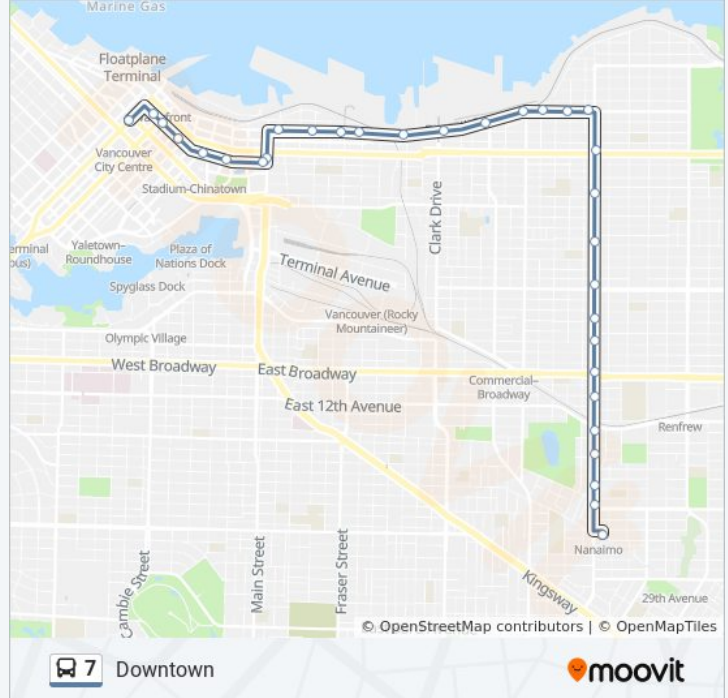

7 bus Info
Direction: Downtown
Stops: 32
Trip Duration: 26 min
Line Summary:

Westbound Powell St @ Heatley Ave

Westbound Powell St @ Jackson Ave

Westbound Powell St @ Gore Ave

Southbound Main St @ E Hastings St

Westbound E Pender St @ Main St

Westbound W Pender St @ Carrall St

Westbound W Pender St @ Abbott St

Westbound W Pender St @ Hamilton St

Westbound W Pender St @ Seymour St

Westbound W Pender St @ Granville St

Southbound Howe St @ Dunsmuir St

Direction: Dunbar

66 stops

[VIEW LINE SCHEDULE](#)

Nanaimo Station @ Bay 3

Northbound Nanaimo St @ E 22 Ave

Northbound Nanaimo St @ E 20 Ave

Northbound Nanaimo St @ E 17 Ave

7 bus Info

Direction: Dunbar

Stops: 66

Trip Duration: 72 min

Line Summary:

Westbound Powell St @ Clark Dr

Westbound Powell St @ Glen Dr

Westbound Powell St @ Hawks Ave