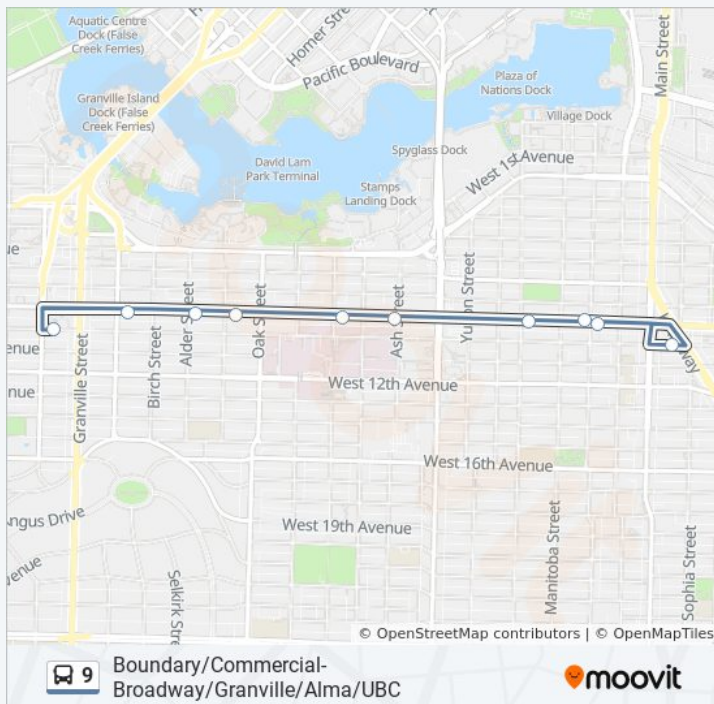

**Direction: Boundary**

56 stops

[VIEW LINE SCHEDULE](#)

UBC Exchange @ Bay 9  
 Eastbound University Blvd @ Allison Rd  
 Eastbound University Blvd @ Acadia Rd  
 Eastbound University Blvd @ 5300 Block  
 Eastbound University Blvd @ 5100 Block  
 Eastbound W 10 Ave @ Blanca St

### Direction: To Granville

34 stops

[VIEW LINE SCHEDULE](#)

Lougheed Hwy @ Boundary Loop

Westbound Lougheed Hwy @ Skeena St

Westbound E Broadway @ Cassiar St

Westbound E Broadway @ Rupert St

Westbound E Broadway @ Windermere St

**Direction: To Main**

10 stops

[VIEW LINE SCHEDULE](#)

Westbound W 10 Ave @ Fir St  
 Eastbound W Broadway @ Hemlock St  
 Eastbound W Broadway @ Alder St  
 Eastbound W Broadway @ Spruce St  
 Eastbound W Broadway @ Willow St  
 Eastbound W Broadway @ Cambie St

Eastbound W Broadway @ Columbia St  
 Eastbound E Broadway @ Ontario St  
 Westbound E 10 Ave @ Kingsway  
 Westbound W Broadway @ Ontario St

**9 bus Info**

**Direction:** To Main  
**Stops:** 10  
**Trip Duration:** 14 min  
**Line Summary:**