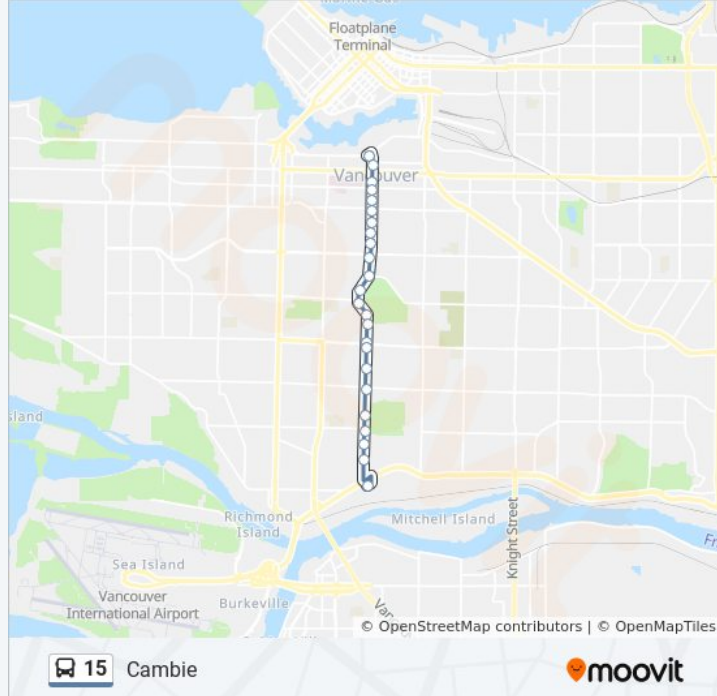

Direction: Cambie

23 stops

[VIEW LINE SCHEDULE](#)

- Olympic Village Station @ Bay 3
- Southbound Cambie St @ W 7th Ave
- Broadway-City Hall Station @ Bay 3
- Southbound Cambie St @ W 12 Ave
- Southbound Cambie St @ W 14 Ave
- Southbound Cambie St @ W 16 Ave
- Southbound Cambie St @ W 18 Ave
- Southbound Cambie St @ W 20 Ave
- Southbound Cambie St @ W 22 Ave
- King Edward Station @ Bay 4
- Southbound Cambie St @ W 29 Ave
- Southbound Cambie St @ W 31 Ave
- Southbound Cambie St @ W 33 Ave
- Southbound Cambie St @ W 35 Ave
- Southbound Cambie St @ W 37 Ave
- Southbound Cambie St @ W 41 Ave
- Southbound Cambie St @ W 45 Ave
- Langara-49th Station @ Bay 4
- Southbound Cambie St @ W 54 Ave
- Southbound Cambie St @ W 57 Ave
- Southbound Cambie St @ W 59 Ave
- Southbound Cambie St @ W 62 Ave

15 bus Info

Direction: Cambie

Stops: 23

Trip Duration: 25 min

Line Summary:

Marine Drive Station @ Bay 2

Direction: Olympic Village Station

22 stops

[VIEW LINE SCHEDULE](#)

Marine Drive Station @ Bay 1

Northbound Cambie St @ W 64 Ave

Northbound Cambie St @ W 61 Ave

Northbound Cambie St @ W 59 Ave

Northbound Cambie St @ W 57 Ave

Northbound Cambie St @ W 54 Ave

Direction: Olympic Village Station

Stops: 22

Trip Duration: 26 min

Line Summary:

Northbound Cambie St @ W 12 Ave

Broadway-City Hall Station @ Bay 2

Northbound Cambie St @ W 7th Ave

Olympic Village Station @ Bay 1