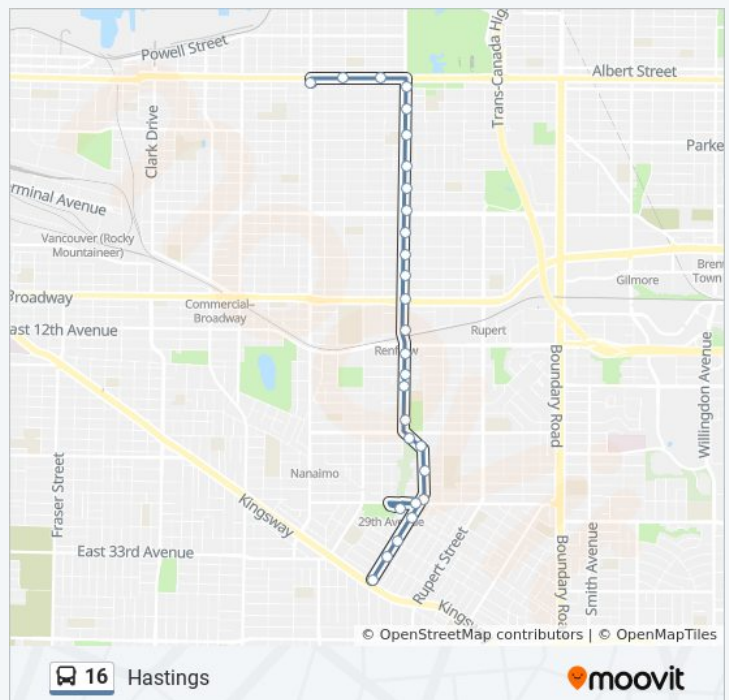

Southbound West Blvd @ W 43 Ave

Southbound West Blvd @ W 46th Ave

Southbound Arbutus St @ W 49 Ave

Eastbound W 51 Ave @ Arbutus St

Southbound West Blvd @ W 53 Ave

Southbound West Blvd @ W 57 Ave
 Southbound West Blvd @ W 60 Ave
 Southbound Angus Dr @ W 63 Ave
 Eastbound W 64 Ave @ East Blvd
 Northbound Adera St @ W 64 Ave
 63 Ave Loop @ Granville St

Direction: Hastings

28 stops

[VIEW LINE SCHEDULE](#)

Northbound Earles St @ Kingsway
 Northbound Earles St @ Horley St
 Northbound Earles St @ Euclid Ave
 Northbound Earles St @ Kings Ave
 Westbound E 29 Ave @ Nootka St
 29th Avenue Station @ Bay 3
 Northbound Nootka St @ E 29 Ave
 Northbound Nootka St @ E 26 Ave
 Northbound Boyd Diversion @ Nootka St
 Northbound Boyd Diversion @ E 22 Ave
 Northbound Renfrew St @ E 21 Ave
 Northbound Renfrew St @ E 17 Ave
 Northbound Renfrew St @ E 16 Ave
 Northbound Renfrew St @ Grandview Hwy
 Renfrew Station @ Bay 3
 Northbound Renfrew St @ E Broadway
 Northbound Renfrew St @ E 7th Ave
 Northbound Renfrew St @ E 5th Ave
 Northbound Renfrew St @ E 3rd Ave
 Northbound Renfrew St @ E 1st Ave
 Northbound Renfrew St @ Grant St
 Northbound Renfrew St @ Charles St
 Northbound Renfrew St @ Venables St

Stops: 28

Trip Duration: 21 min

Line Summary:

Northbound Renfrew St @ E Georgia St
 Northbound Renfrew St @ E Pender St
 Westbound E Hastings St @ Kaslo St
 Westbound E Hastings St @ Penticton St
 Southbound Nanaimo St @ E Hastings St