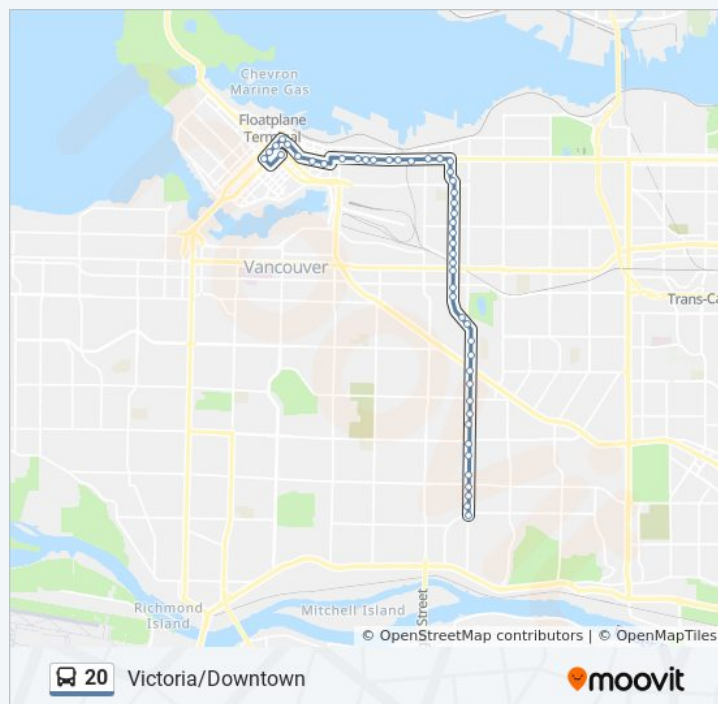

The 20 bus line (Victoria/Downtown) has 5 routes. For regular weekdays, their operation hours are:
 (1) Downtown: 12:15 AM - 11:55 PM(2) Victoria: 12:02 AM - 11:49 PM(3) Victoria to 41st Ave: 12:17 AM - 1:53 AM(4)
 Victoria to 41st Ave: 1:27 AM - 11:58 PM(5) Victoria to 54th Ave: 5:21 AM - 4:21 PM
 Use the Moovit App to find the closest 20 bus station near you and find out when is the next 20 bus arriving.

Southbound Victoria Dr @ Victoria Diversion

Southbound Victoria Dr @ E 22 Ave

Southbound Victoria Dr @ E 26 Ave

Southbound Victoria Dr @ Kingsway

Southbound Victoria Dr @ E 31 Ave

Southbound Victoria Dr @ E 33 Ave

Southbound Victoria Dr @ E 36 Ave

Southbound Victoria Dr @ E 38 Ave

Southbound Victoria Dr @ E 41 Ave

Direction: Victoria to 54th Ave

Stops: 47

Trip Duration: 46 min

Line Summary:

Southbound Victoria Dr @ E 43 Ave

Southbound Victoria Dr @ Waverley Ave

Southbound Victoria Dr @ E 49 Ave

Southbound Victoria Dr @ E 51 Ave

Southbound Victoria Dr @ E 53 Ave

Victoria Dr @ 54th Avenue Loop

20 bus time schedules and route maps are available in an offline PDF at moovitapp.com. Use the [Moovit App](#) to see live bus times, train schedule or subway schedule, and step-by-step directions for all public transit in Southwest British Columbia.