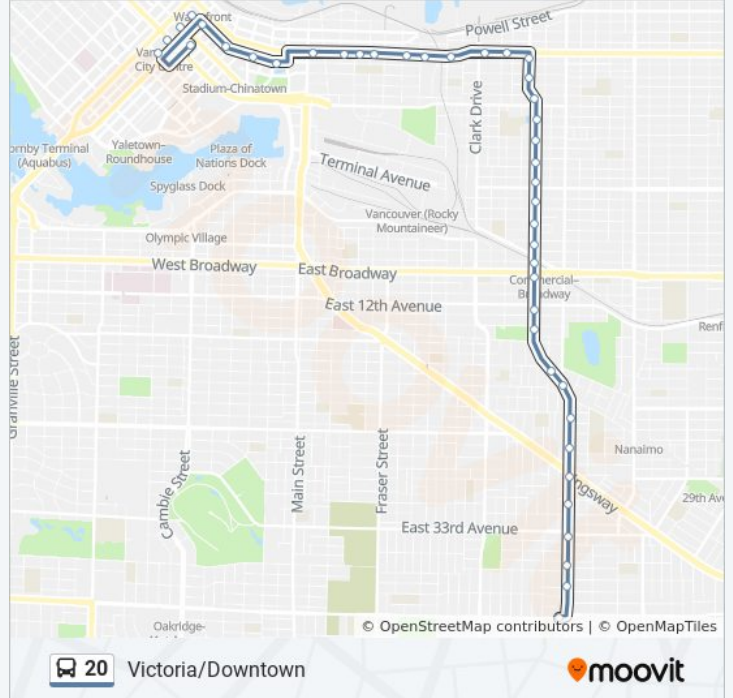

20 bus Info

Direction: Victoria to 41st Ave

Stops: 41

Trip Duration: 36 min

Line Summary:

Eastbound E Hastings St @ Hawks Ave
 Eastbound E Hastings St @ Campbell Ave
 Eastbound E Hastings St @ Glen Dr
 Eastbound E Hastings St @ Clark Dr
 Eastbound E Hastings St @ Mclean Dr
 Southbound Commercial Dr @ E Hastings St
 Southbound Commercial Dr @ Frances St
 Southbound Commercial Diversion @ Adanac St
 Southbound Commercial Dr @ Parker St
 Southbound Commercial Dr @ William St
 Southbound Commercial Dr @ Kitchener St
 Southbound Commercial Dr @ Graveley St
 Southbound Commercial Dr @ E 3rd Ave
 Southbound Commercial Dr @ E 6th Ave
 Southbound Commercial Dr @ N Grandview Hwy
 Commercial-Broadway Station @ Bay 2
 Southbound Commercial Dr @ E 12 Ave
 Southbound Commercial Dr @ E 14 Ave
 Southbound Victoria Diversion @ Commercial St
 Southbound Victoria Dr @ Victoria Diversion
 Southbound Victoria Dr @ E 22 Ave
 Southbound Victoria Dr @ E 26 Ave
 Southbound Victoria Dr @ Kingsway
 Southbound Victoria Dr @ E 31 Ave
 Southbound Victoria Dr @ E 33 Ave
 Southbound Victoria Dr @ E 36 Ave
 Southbound Victoria Dr @ E 38 Ave
 Westbound E 41 Ave @ Victoria Dr

Direction: Victoria to 41st Ave

12 stops

[VIEW LINE SCHEDULE](#)

Westbound Harrison Dr @ Victoria Dr

20 bus Time Schedule

Victoria to 41st Ave Route Timetable:

Sunday	12:23 AM - 11:39 PM
Monday	12:09 AM - 11:58 PM

Southbound Victoria Dr @ E 36 Ave

Southbound Victoria Dr @ E 38 Ave

Southbound Victoria Dr @ E 41 Ave

Direction: Victoria to 54th Ave

Stops: 47

Trip Duration: 46 min

Line Summary:

Southbound Victoria Dr @ E 43 Ave