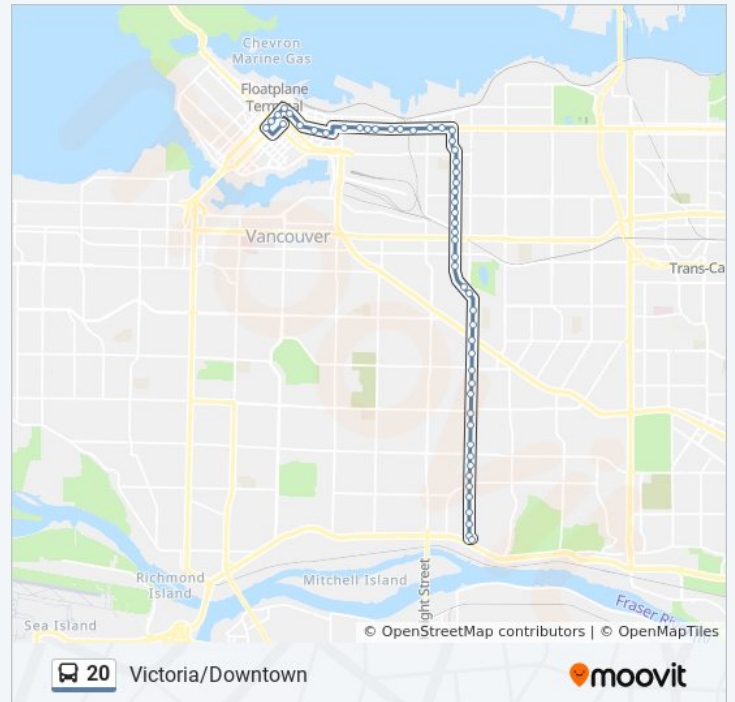

Southbound Commercial Dr @ E 14 Ave

Southbound Victoria Diversion @ Commercial St

Southbound Victoria Dr @ Victoria Diversion

Southbound Victoria Dr @ E 22 Ave

Southbound Victoria Dr @ E 26 Ave

Southbound Victoria Dr @ Kingsway

Thursday	12:02 AM - 11:49 PM
Friday	12:02 AM - 11:48 PM
Saturday	12:03 AM - 11:41 PM

20 bus Info

Direction: Victoria

Stops: 52

Trip Duration: 57 min

Line Summary:

Southbound Victoria Dr @ E 31 Ave
 Southbound Victoria Dr @ E 33 Ave
 Southbound Victoria Dr @ E 36 Ave
 Southbound Victoria Dr @ E 38 Ave
 Southbound Victoria Dr @ E 41 Ave
 Southbound Victoria Dr @ E 43 Ave
 Southbound Victoria Dr @ Waverley Ave
 Southbound Victoria Dr @ E 49 Ave
 Southbound Victoria Dr @ E 51 Ave
 Southbound Victoria Dr @ E 53 Ave
 Southbound Victoria Dr @ Argyle Dr
 Southbound Victoria Dr @ Upland Dr
 Southbound Victoria Dr @ Newport Ave
 Southbound Victoria Dr @ Thornhill Dr
 Southbound Victoria Dr @ E 64 Ave
 Eastbound Harrison Dr @ Victoria Dr

Direction: Victoria to 41st Ave

41 stops

[VIEW LINE SCHEDULE](#)

Southbound Richards St @ Dunsmuir St
 Westbound Robson St @ Granville St
 Northbound Granville St @ W Georgia St
 Northbound Granville St @ Dunsmuir St
 Northbound Granville St @ W Pender St
 Eastbound W Hastings St @ Seymour St
 Eastbound W Hastings St @ Homer St
 Eastbound W Hastings St @ Abbott St
 Eastbound W Hastings St @ Carrall St
 Eastbound E Hastings St @ Main St
 Eastbound E Hastings St @ Dunlevy Ave
 Eastbound E Hastings St @ Jackson Ave
 Eastbound E Hastings St @ Princess Ave

Direction: Victoria to 41st Ave

12 stops

[VIEW LINE SCHEDULE](#)

Westbound Harrison Dr @ Victoria Dr

20 bus Time Schedule

Victoria to 41st Ave Route Timetable:

Sunday	12:23 AM - 11:39 PM
Monday	12:09 AM - 11:58 PM