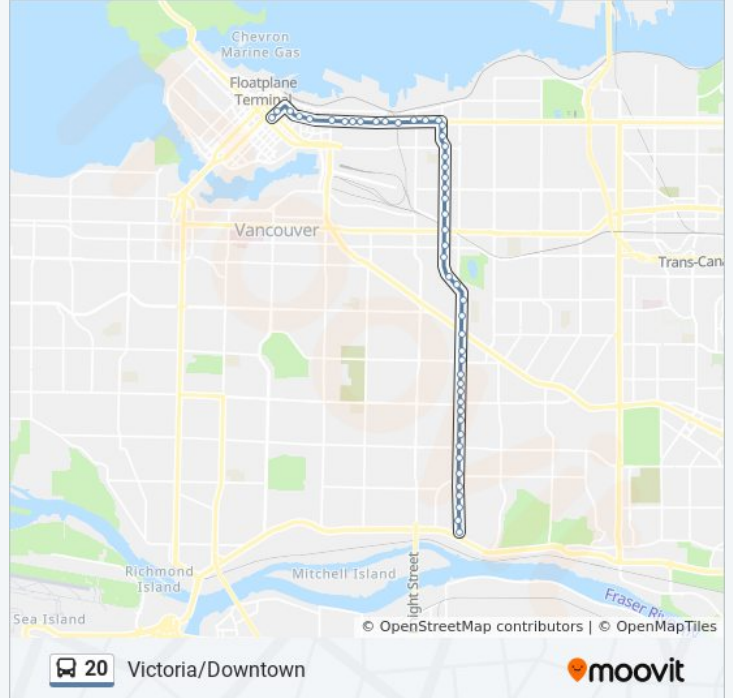

Direction: Downtown

47 stops

[VIEW LINE SCHEDULE](#)

- Westbound Harrison Dr @ Victoria Dr
- Northbound Victoria Dr @ Fraserview Dr
- Northbound Victoria Dr @ E 61 Ave
- Northbound Victoria Dr @ Brigadoon Ave
- Northbound Victoria Dr @ Upland Dr
- Northbound Victoria Dr @ E 54 Ave
- Northbound Victoria Dr @ E 51 Ave
- Northbound Victoria Dr @ E 49 Ave
- Northbound Victoria Dr @ Waverley Ave
- Northbound Victoria Dr @ E 45 Ave
- Northbound Victoria Dr @ E 43 Ave
- Northbound Victoria Dr @ E 41 Ave
- Northbound Victoria Dr @ E 38 Ave
- Northbound Victoria Dr @ E 36 Ave
- Northbound Victoria Dr @ E 33 Ave
- Northbound Victoria Dr @ E 32 Ave
- Northbound Victoria Dr @ Kingsway
- Northbound Victoria Dr @ E 26 Ave
- Northbound Victoria Dr @ E 22 Ave
- Northbound Victoria Diversion @ Victoria Dr
- Northbound Commercial Dr @ Findlay St

20 bus Info

Direction: Downtown

Stops: 47

Trip Duration: 50 min

Line Summary:

Northbound Commercial Dr @ E 14 Ave
 Northbound Commercial Dr @ E 12 Ave
 Commercial-Broadway Station @ Bay 3
 Northbound Commercial Dr @ E 6th Ave
 Northbound Commercial Dr @ E 3rd Ave
 Northbound Commercial Dr @ E 1st Ave
 Northbound Commercial Dr @ Grant St
 Northbound Commercial Dr @ Charles St
 Northbound Commercial Dr @ Napier St
 Northbound Commercial Diversion @ Venables St

Direction: Victoria

52 stops

[VIEW LINE SCHEDULE](#)

Southbound Richards St @ Dunsmuir St
 Westbound Robson St @ Granville St
 Northbound Granville St @ W Georgia St

20 bus Time Schedule

Victoria Route Timetable: