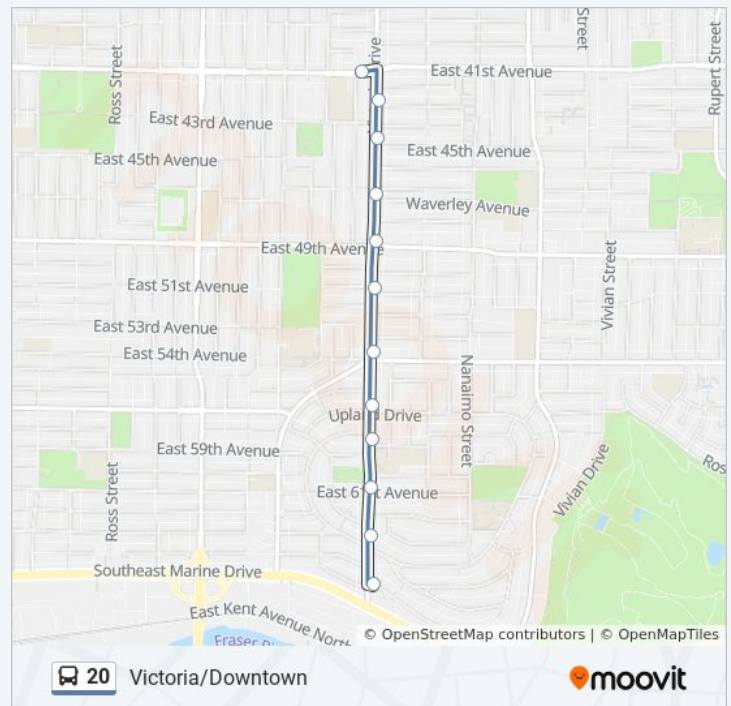

Direction: Victoria to 41st Ave

12 stops

[VIEW LINE SCHEDULE](#)

Westbound Harrison Dr @ Victoria Dr

20 bus Time Schedule

Victoria to 41st Ave Route Timetable:

Sunday	12:23 AM - 11:39 PM
Monday	12:09 AM - 11:58 PM

Northbound Victoria Dr @ Fraserview Dr
 Northbound Victoria Dr @ E 61 Ave
 Northbound Victoria Dr @ Brigadoon Ave
 Northbound Victoria Dr @ Upland Dr
 Northbound Victoria Dr @ E 54 Ave
 Northbound Victoria Dr @ E 51 Ave
 Northbound Victoria Dr @ E 49 Ave
 Northbound Victoria Dr @ Waverley Ave
 Northbound Victoria Dr @ E 45 Ave
 Northbound Victoria Dr @ E 43 Ave
 Westbound E 41 Ave @ Victoria Dr

Tuesday	1:27 AM - 11:58 PM
Wednesday	1:27 AM - 11:58 PM
Thursday	1:27 AM - 11:58 PM
Friday	1:27 AM - 11:39 PM
Saturday	12:09 AM - 11:53 PM

20 bus Info

Direction: Victoria to 41st Ave
Stops: 12
Trip Duration: 8 min
Line Summary:

Southbound Victoria Dr @ E 36 Ave

Southbound Victoria Dr @ E 38 Ave

Southbound Victoria Dr @ E 41 Ave

Direction: Victoria to 54th Ave

Stops: 47

Trip Duration: 46 min

Line Summary:

Southbound Victoria Dr @ E 43 Ave