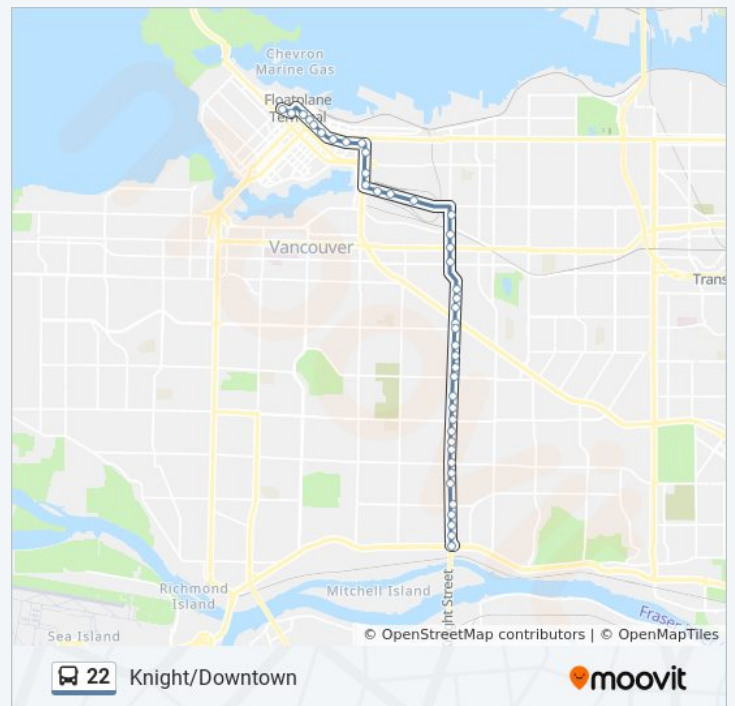

Westbound W Pender St @ Granville St

Westbound W Pender St @ Howe St

Burrard Station @ Bay 5

Burrard Station @ Bay 3

Direction: Downtown via Terminal

42 stops

[VIEW LINE SCHEDULE](#)

Knight St Underpass @ SE Marine Dr

Tuesday	6:39 AM - 4:38 PM
Wednesday	6:39 AM - 4:38 PM
Thursday	6:39 AM - 4:38 PM
Friday	Not Operational
Saturday	Not Operational

22 bus Info

Direction: Downtown via Terminal

Stops: 42

Trip Duration: 48 min

Line Summary:

Westbound W Pender St @ Carrall St

Westbound W Pender St @ Abbott St

Westbound W Pender St @ Hamilton St

Westbound W Pender St @ Seymour St

Westbound W Pender St @ Granville St

Westbound W Pender St @ Howe St

Burrard Station @ Bay 5

Burrard Station @ Bay 3

Direction: Knight

48 stops

[VIEW LINE SCHEDULE](#)

Burrard Station @ Bay 3

Eastbound W Pender St @ Burrard St

Eastbound W Pender St @ Granville St