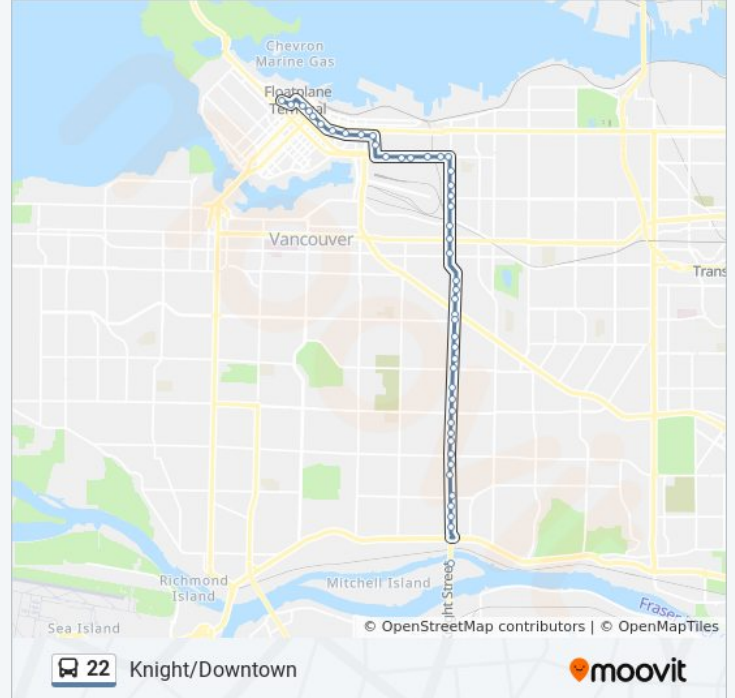

22 bus Info

Direction: Downtown

Stops: 49

Trip Duration: 43 min

Line Summary:

Northbound Knight St @ Kingsway

Northbound Knight St @ E 20 Ave

Northbound Knight St @ E 19 Ave

Northbound Clark Dr @ William St

Westbound Venables St @ Clark Dr

Westbound Venables St @ Vernon Dr

Westbound Venables St @ Raymur Ave

Westbound Prior St @ Hawks Ave

Westbound Prior St @ Heatley Ave

Westbound Prior St @ Jackson Ave

Northbound Gore Ave @ E Georgia St

Westbound E Pender St @ Gore Ave

Westbound E Pender St @ Main St

Westbound W Pender St @ Carrall St

Westbound W Pender St @ Abbott St

Westbound W Pender St @ Hamilton St

Westbound W Pender St @ Seymour St

Westbound W Pender St @ Granville St

Westbound W Pender St @ Howe St

Burrard Station @ Bay 5

Burrard Station @ Bay 3

Direction: Downtown via Terminal

42 stops

[VIEW LINE SCHEDULE](#)

Knight St Underpass @ SE Marine Dr