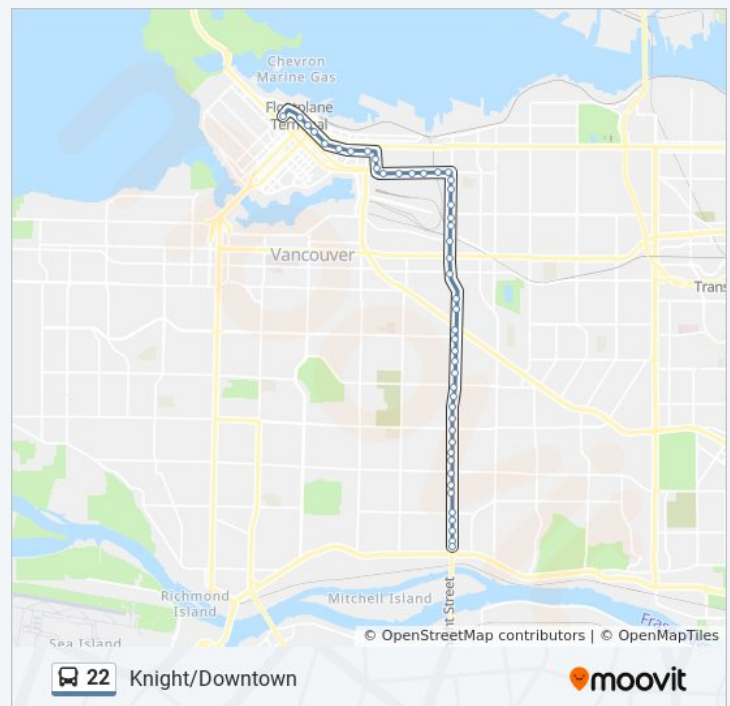

12:34 AM - 11:31 PM

22 bus Info

Direction: Knight to 63rd

Stops: 47

Trip Duration: 41 min

Line Summary:

Southbound Knight St @ E 41 Ave

Southbound Knight St @ E 43 Ave

Southbound Knight St @ E 45 Ave

Southbound Knight St @ E 47 Ave

Southbound Knight St @ E 49 Ave

Southbound Knight St @ E 51 Ave

Southbound Knight St @ E 53 Ave

Southbound Knight St @ E 57 Ave

Southbound Knight St @ E 58 Ave