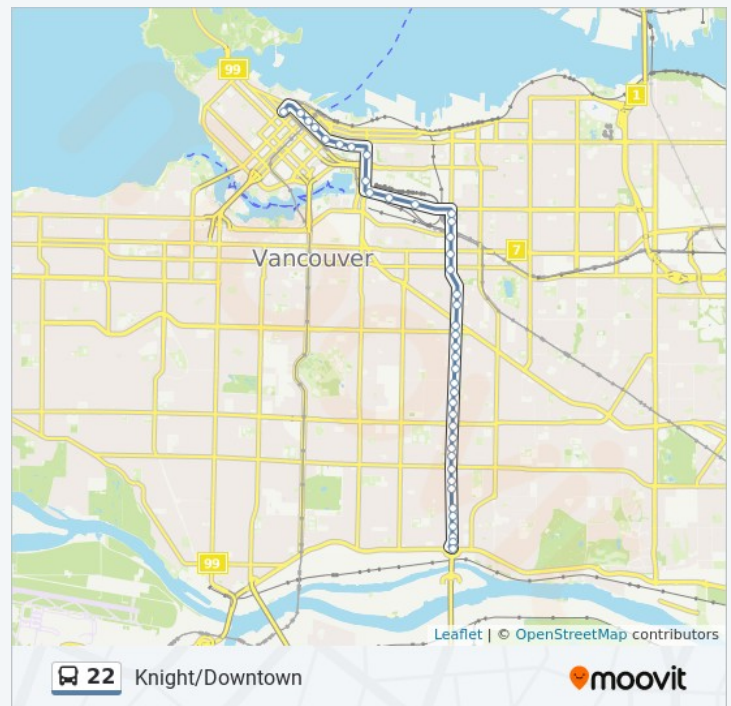

22 bus Info

Direction: Knight via Industrial

Stops: 45

Trip Duration: 43 min

Line Summary:

- Southbound Knight St @ E 17 Ave
- Southbound Knight St @ E 19 Ave
- Southbound Knight St @ E 23 Ave
- Southbound Knight St @ E King Edward Ave
- Southbound Knight St @ E 27 Ave
- Southbound Knight St @ E 29 Ave
- Southbound Knight St @ E 31 Ave
- Southbound Knight St @ E 33 Ave
- Southbound Knight St @ E 35 Ave
- Southbound Knight St @ E 37 Ave
- Southbound Knight St @ E 39 Ave
- Southbound Knight St @ E 41 Ave
- Southbound Knight St @ E 43 Ave
- Southbound Knight St @ E 45 Ave
- Southbound Knight St @ E 47 Ave
- Southbound Knight St @ E 49 Ave
- Southbound Knight St @ E 51 Ave
- Southbound Knight St @ E 53 Ave
- Southbound Knight St @ E 57 Ave
- Southbound Knight St @ E 58 Ave
- Southbound Knight St @ E 60 Ave
- Southbound Knight St @ E 62 Ave
- Southbound Knight St @ E 63 Ave
- Southbound Knight St @ Mitchell Rd
- Southbound Viking Way @ Bridgeport Rd
- Southbound Viking Way @ Crestwood Place
- Westbound Cambie Rd @ Viking Way
- Northbound Jacombs Rd @ Rowan Place

Tuesday	7:39 AM
Wednesday	7:39 AM
Thursday	7:39 AM
Friday	Not Operational
Saturday	Not Operational

22 bus Info

Direction: Knight via Terminal

Stops: 41

Trip Duration: 42 min

Line Summary:

Southbound Knight St @ E 53 Ave

Southbound Knight St @ E 57 Ave

Southbound Knight St @ E 58 Ave

Southbound Knight St @ E 60 Ave

Southbound Knight St @ E 62 Ave

Southbound Knight St @ E 63 Ave

Knight St Underpass @ SE Marine Dr

22 bus time schedules and route maps are available in an offline PDF at moovitapp.com. Use the [Moovit App](#) to see live bus times, train schedule or subway schedule, and step-by-step directions for all public transit in Southwest British Columbia.