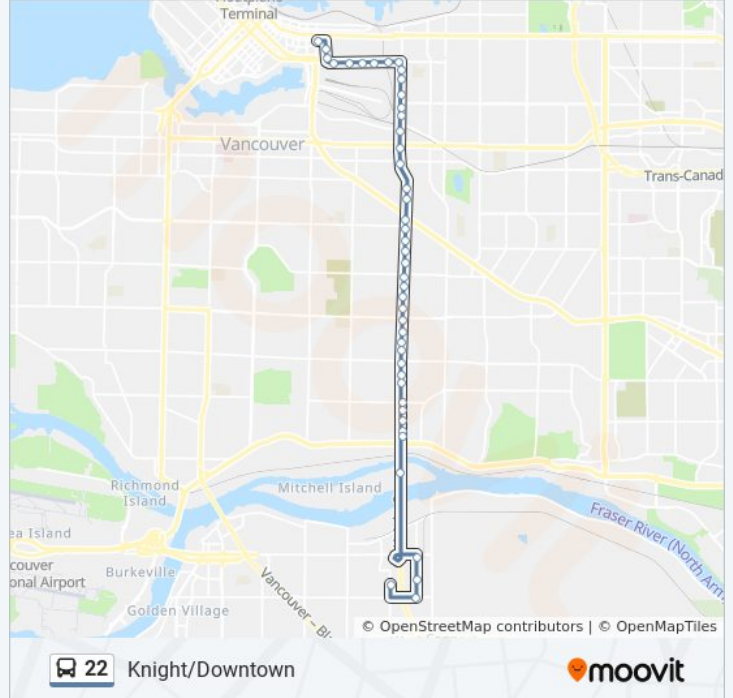

22 bus Info

Direction: Knight via Industrial

Stops: 45

Trip Duration: 43 min

Line Summary:

- Southbound Knight St @ E 17 Ave
- Southbound Knight St @ E 19 Ave
- Southbound Knight St @ E 23 Ave
- Southbound Knight St @ E King Edward Ave
- Southbound Knight St @ E 27 Ave
- Southbound Knight St @ E 29 Ave
- Southbound Knight St @ E 31 Ave
- Southbound Knight St @ E 33 Ave
- Southbound Knight St @ E 35 Ave
- Southbound Knight St @ E 37 Ave
- Southbound Knight St @ E 39 Ave
- Southbound Knight St @ E 41 Ave
- Southbound Knight St @ E 43 Ave
- Southbound Knight St @ E 45 Ave
- Southbound Knight St @ E 47 Ave
- Southbound Knight St @ E 49 Ave
- Southbound Knight St @ E 51 Ave
- Southbound Knight St @ E 53 Ave
- Southbound Knight St @ E 57 Ave
- Southbound Knight St @ E 58 Ave
- Southbound Knight St @ E 60 Ave
- Southbound Knight St @ E 62 Ave
- Southbound Knight St @ E 63 Ave
- Southbound Knight St @ Mitchell Rd
- Southbound Viking Way @ Bridgeport Rd
- Southbound Viking Way @ Crestwood Place
- Westbound Cambie Rd @ Viking Way
- Northbound Jacombs Rd @ Rowan Place

Tuesday	7:39 AM
Wednesday	7:39 AM
Thursday	7:39 AM
Friday	Not Operational
Saturday	Not Operational

22 bus Info

Direction: Knight via Terminal

Stops: 41

Trip Duration: 42 min

Line Summary:

Southbound Knight St @ E 53 Ave