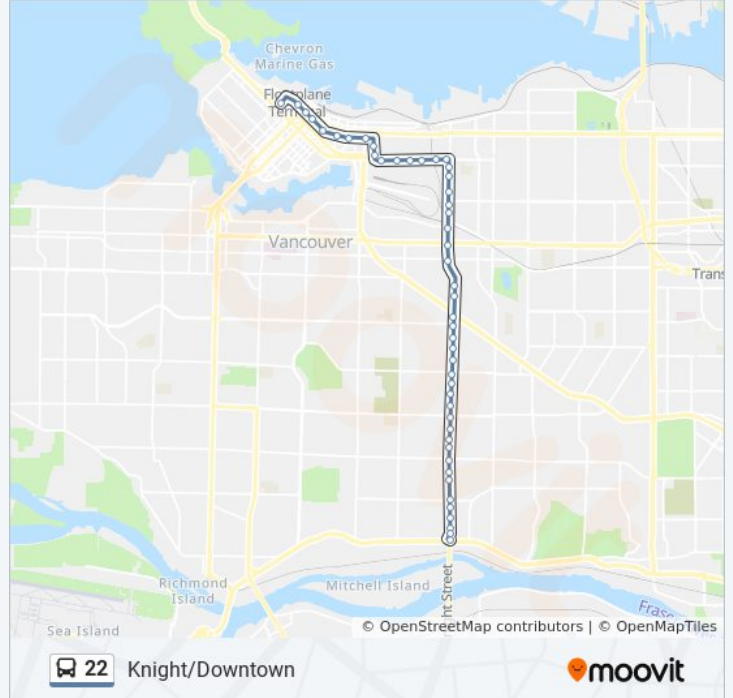

Southbound Knight St @ E 47 Ave

Southbound Knight St @ E 49 Ave

Southbound Knight St @ E 51 Ave

Southbound Knight St @ E 53 Ave

Southbound Knight St @ E 57 Ave

Southbound Knight St @ E 58 Ave

Southbound Knight St @ E 60 Ave

Southbound Knight St @ E 62 Ave

Southbound Knight St @ E 63 Ave

Knight St Underpass @ SE Marine Dr

Direction: Knight to 63rd

47 stops

[VIEW LINE SCHEDULE](#)

Burrard Station @ Bay 3

Eastbound W Pender St @ Burrard St