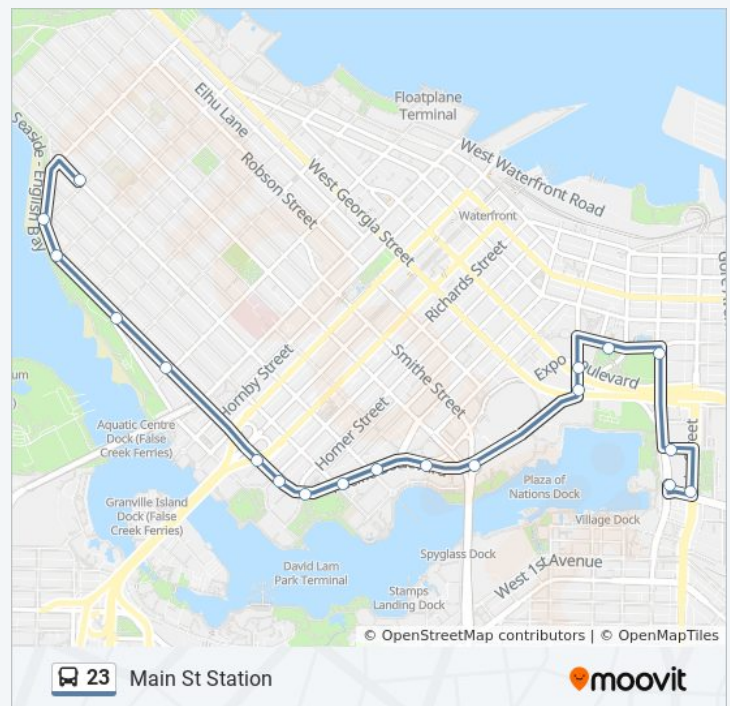

Westbound Davie St @ Bidwell St

Eastbound Beach Ave @ Bidwell St

Eastbound Beach Ave @ Cardero St

Eastbound Pacific St @ Jervis St

Eastbound Pacific St @ Thurlow St

Eastbound Pacific St @ Seymour Mews

Eastbound Pacific St @ Richards St

Eastbound Pacific Blvd @ Homer St

Eastbound Pacific Blvd @ Drake St

Yaletown-Roundhouse Station @ Bay 4

Eastbound Pacific Blvd @ Boathouse Mews

Eastbound Pacific Blvd @ Marinaside Cres

Northbound Pat Quinn Way @ Pacific Blvd

Northbound Pat Quinn Way @ Expo Blvd

Eb Keefer Pl Fs Taylor St--

Southbound Quebec St @ Keefer St

Eastbound National Ave @ Quebec St

Eastbound National Ave @ Main St

Southbound Station St @ Terminal Ave

Sunday	12:10 AM - 11:55 PM
Monday	12:10 AM - 11:47 PM
Tuesday	12:02 AM - 11:47 PM
Wednesday	12:02 AM - 11:47 PM
Thursday	12:02 AM - 11:47 PM
Friday	12:02 AM - 11:55 PM
Saturday	12:10 AM - 11:55 PM

23 bus Info

Direction: Main St Station

Stops: 19

Trip Duration: 22 min

Line Summary:

23 bus time schedules and route maps are available in an offline PDF at moovitapp.com. Use the [Moovit App](#) to see live bus times, train schedule or subway schedule, and step-by-step directions for all public transit in Southwest British Columbia.

[About Moovit](#) • [MaaS Solutions](#) • [Supported Countries](#) • [Mooviter Community](#)

© 2024 Moovit - All Rights Reserved

Check Live Arrival Times