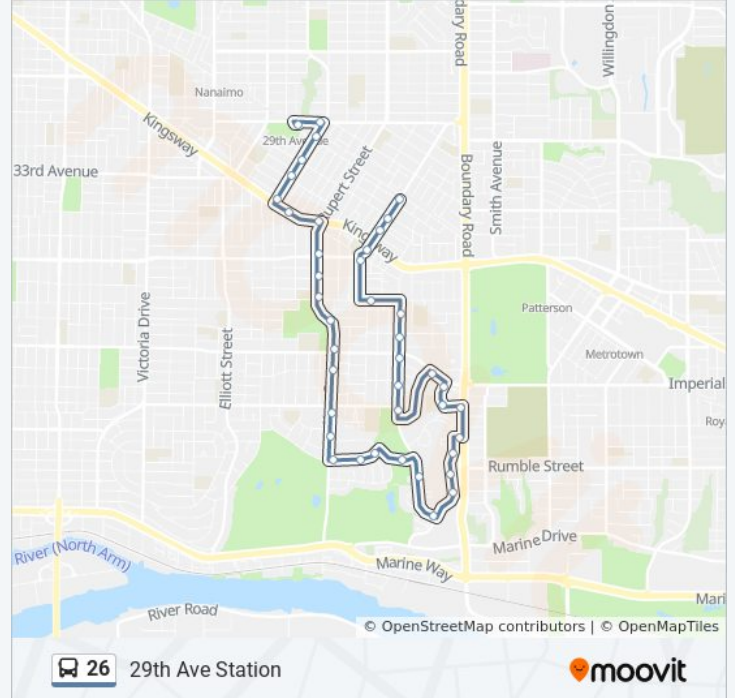

26 bus Info

Direction: 29th Ave Station
Stops: 40
Trip Duration: 33 min
Line Summary:

Westbound Rosemont Dr @ 3200 Block

Westbound Rosemont Dr @ Kerr St

Northbound Kerr St @ E 58 Ave

Northbound Kerr St @ E 54 Ave

Northbound Kerr St @ E 51 Ave

Northbound Kerr St @ E 49 Ave

Northbound Rupert St @ Kerr St

Northbound Rupert St @ E 45 Ave

Northbound Rupert St @ E 43 Ave

Northbound Rupert St @ E 41 Ave

Westbound Kingsway @ Rupert St

Westbound Kingsway @ Fairmont St

Northbound Earles St @ Kingsway

Northbound Earles St @ Horley St

Northbound Earles St @ Euclid Ave

Northbound Earles St @ Kings Ave

Westbound E 29 Ave @ Nootka St

29th Av Stn Bay 1,2,3

Direction: Joyce Station

45 stops

[VIEW LINE SCHEDULE](#)

29th Avenue Station @ Bay 4

Southbound Earles St @ E 29 Ave

Southbound Earles St @ Vanness Ave

Southbound Earles St @ Euclid Ave

Southbound Earles St @ Horley St