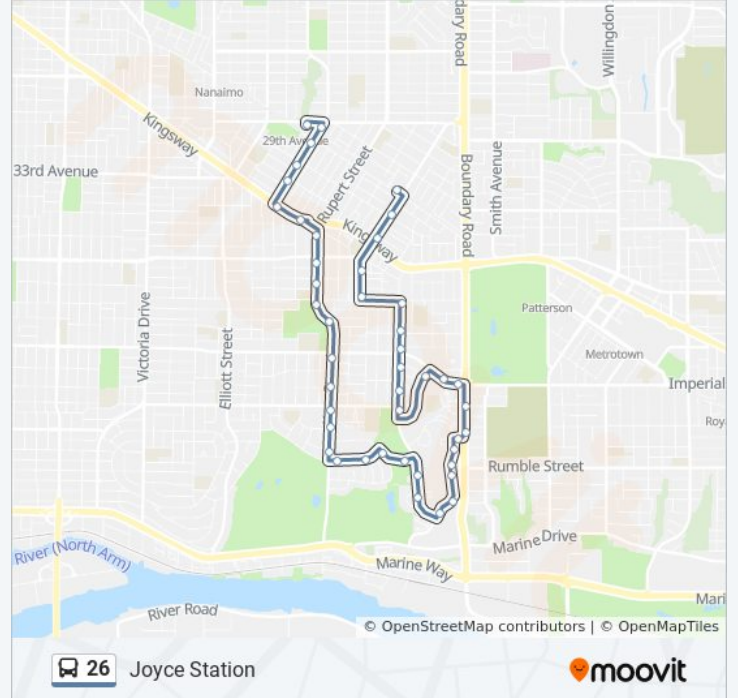

Southbound Champlain Cres @ Langford Ave

Southbound Champlain Cres @ Marquette Cres

Northbound Matheson Cres @ Champlain Cres

Northbound Matheson Cres @ Limewood Place

Northbound Matheson Cres @ Raintree Court

Northbound Matheson Cres @ Rumble Ave

Northbound Matheson Cres @ Borham Cres

Eastbound Arbor Ave @ Matheson Cres

Northbound Boundary Rd @ Arbor Ave

Northbound Boundary Rd @ Hurst Ave

Westbound E 49 Ave @ Boundary Rd

Westbound E 49 Ave @ Frontenac St

Southbound Arlington St @ E 49 Ave

Northbound Champlain Cres @ E 54 Ave

Northbound Tyne St @ E 53 Ave

Northbound Tyne St @ E 50 Ave

Northbound Tyne St @ E 49 Ave

Northbound Tyne St @ E 47 Ave

Northbound Tyne St @ E 45 Ave

Northbound Joyce St @ E 45 Ave

Northbound Joyce St @ Marmion Ave

Northbound Joyce St @ Church St

Northbound Joyce St @ Euclid Ave

26 bus time schedules and route maps are available in an offline PDF at moovitapp.com. Use the [Moovit App](#) to see live bus times, train schedule or subway schedule, and step-by-step directions for all public transit in Southwest British Columbia.