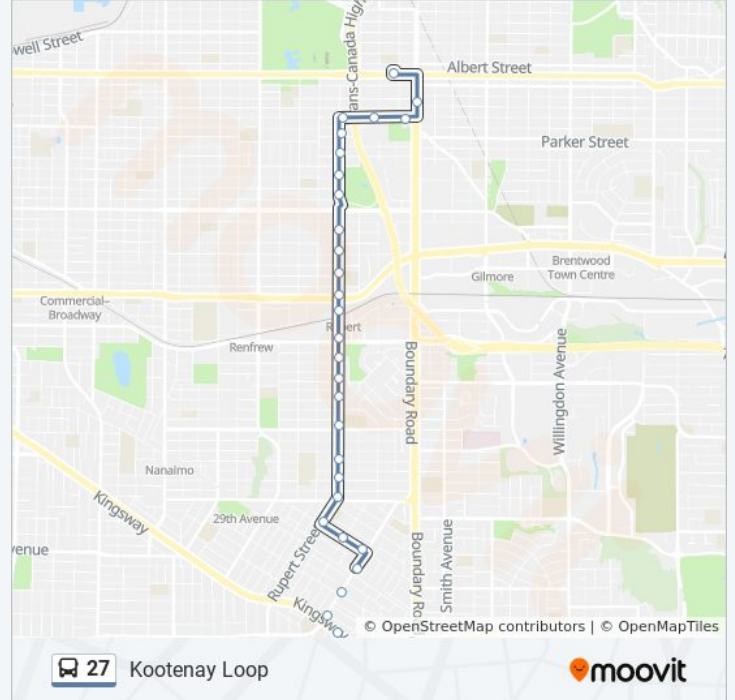

Northbound Rupert St @ E Broadway

Northbound Rupert St @ E 7th Ave

Northbound Rupert St @ E 5th Ave

Northbound Rupert St @ E 3rd Ave

Northbound Rupert St @ Graveley St

Northbound Rupert St @ Kitchener St

Northbound Rupert St @ William St

Northbound Rupert St @ Parker St

Eastbound Adanac St @ Rupert St

Eastbound Adanac St @ Skeena St

Eastbound Adanac St @ Kootenay St

Northbound Boundary Rd @ Georgia St

Kootenay Loop Bay 6

27 bus time schedules and route maps are available in an offline PDF at moovitapp.com. Use the [Moovit App](#) to see live bus times, train schedule or subway schedule, and step-by-step directions for all public transit in Southwest British Columbia.

[About Moovit](#) · [MaaS Solutions](#) · [Supported Countries](#) · [Mooviter Community](#)

© 2024 Moovit - All Rights Reserved

Check Live Arrival Times