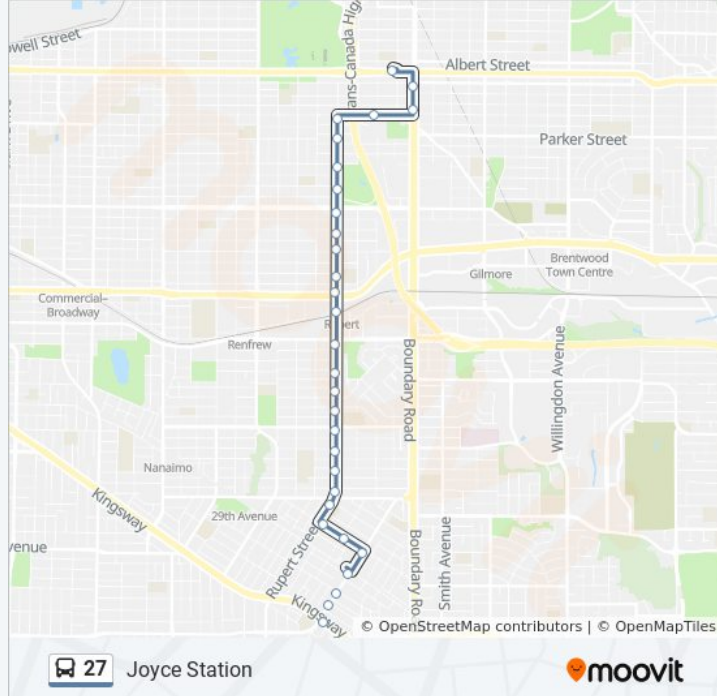

Direction: Joyce Station

28 stops

[VIEW LINE SCHEDULE](#)

- Kootenay Loop Bay 6
- Southbound Boundary Rd @ E Pender St
- Southbound Boundary Rd @ E Georgia St
- Westbound Adanac St @ Skeena St
- Southbound Rupert St @ Adanac St
- Southbound Rupert St @ Parker St
- Southbound Rupert St @ Charles St
- Southbound Rupert St @ Grant St
- Southbound Rupert St @ E 1st Ave
- Southbound Rupert St @ E 3rd Ave
- Southbound Rupert St @ E 5th Ave
- Southbound Rupert St @ E 7th Ave
- Southbound Rupert St @ E Broadway
- Rupert Station @ Bay 2
- Southbound Rupert St @ Grandview Hwy
- Southbound Rupert St @ E 16 Ave
- Southbound Rupert St @ E 18 Ave
- Southbound Rupert St @ E 20 Ave
- Southbound Rupert St @ E 22 Ave
- Southbound Rupert St @ E 24 Ave
- Southbound Rupert St @ E 26 Ave
- Southbound Rupert St @ E 28 Ave

27 bus Info

Direction: Joyce Station

Stops: 28

Trip Duration: 22 min

Line Summary:

Eastbound Wellington Ave @ Rupert St
 Eastbound Wellington Ave @ Mchardy St
 Southbound Joyce St @ Wellington Ave
 Joyce Stn Bay 5
 Southbound Joyce St @ Euclid Ave
 Eastbound Kingsway @ Joyce St

Direction: Kootenay Loop

31 stops

[VIEW LINE SCHEDULE](#)

Westbound Kingsway @ Boundary Rd
 Westbound Kingsway @ Melbourne St
 Westbound Kingsway @ Wessex St
 Northbound Joyce St @ Church St
 Northbound Joyce St @ Euclid Ave
 Joyce Station @ Bay 7
 Westbound Wellington Ave @ Joyce St
 Westbound Wellington Ave @ Mchardy St
 Northbound Rupert St @ Wellington Ave
 Northbound Rupert St @ E 29 Ave
 Northbound Rupert St @ E 27 Ave
 Northbound Rupert St @ E 25 Ave
 Northbound Rupert St @ E 22 Ave
 Northbound Rupert St @ Seaforth Dr
 Northbound Rupert St @ E 17 Ave
 Northbound Rupert St @ Worthington Dr
 Northbound Rupert St @ Grandview Hwy
 Rupert Station @ Bay 1

27 bus Info

Direction: Kootenay Loop

Stops: 31

Trip Duration: 22 min

Line Summary:

Northbound Rupert St @ E Broadway

Northbound Rupert St @ E 7th Ave

Northbound Rupert St @ E 5th Ave