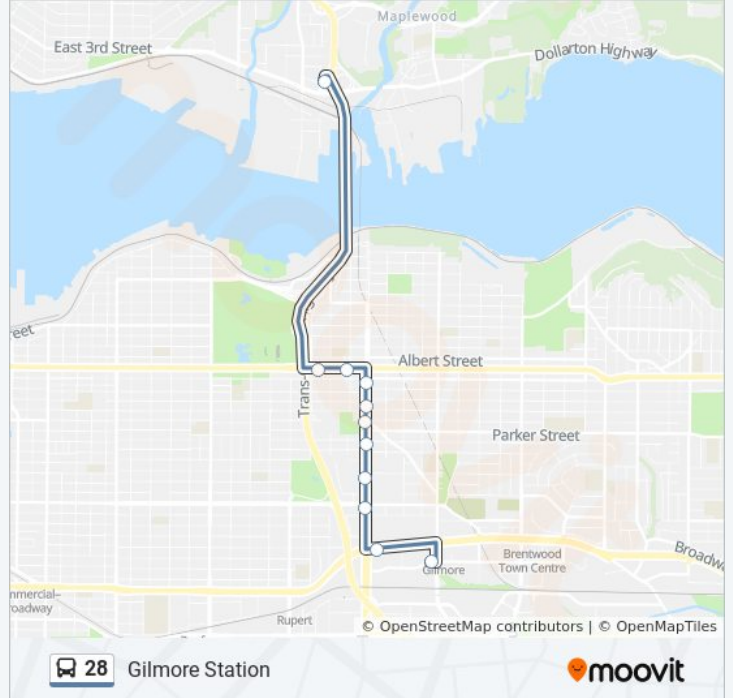

Use the Moovit App to find the closest 28 bus station near you and find out when is the next 28 bus arriving.

Direction: Gilmore Station

11 stops

[VIEW LINE SCHEDULE](#)

Phibbs Exchange @ Bay 7

Eastbound E Hastings St @ Cassiar St

Southbound Boundary Rd @ E 1st Ave

Eastbound Lougheed Hwy @ Boundary Rd

Gilmore Station @ Bay 3

28 bus Time Schedule

Gilmore Station Route Timetable:

Sunday	Not Operational
Monday	6:38 PM
Tuesday	6:38 PM
Wednesday	6:38 PM
Thursday	6:38 PM
Friday	Not Operational
Saturday	Not Operational

28 bus Info

Direction: Gilmore Station

Stops: 11

Trip Duration: 17 min

Line Summary:

Direction: Joyce Station

31 stops

[VIEW LINE SCHEDULE](#)

- Phibbs Exchange @ Bay 7
- Eastbound E Hastings St @ Cassiar St
- Kootenay Loop @ Bay 8
- Southbound Boundary Rd @ E Pender St
- Southbound Boundary Rd @ E Georgia St
- Southbound Boundary Rd @ Douglas Rd
- Southbound Boundary Rd @ Napier St
- Southbound Boundary Rd @ Kitchener St
- Southbound Boundary Rd @ E 1st Ave
- Eastbound Lougheed Hwy @ Boundary Rd
- Gilmore Station @ Bay 3
- Westbound Henning Dr @ 3800 Block
- Southbound Boundary Rd @ Henning Dr
- Southbound Boundary Rd @ Regent St
- Southbound Boundary Rd @ Grandview Hwy
- Eastbound Canada Way @ Boundary Rd
- Southbound Smith Ave @ Laurel St
- Southbound Smith Ave @ Avondale St