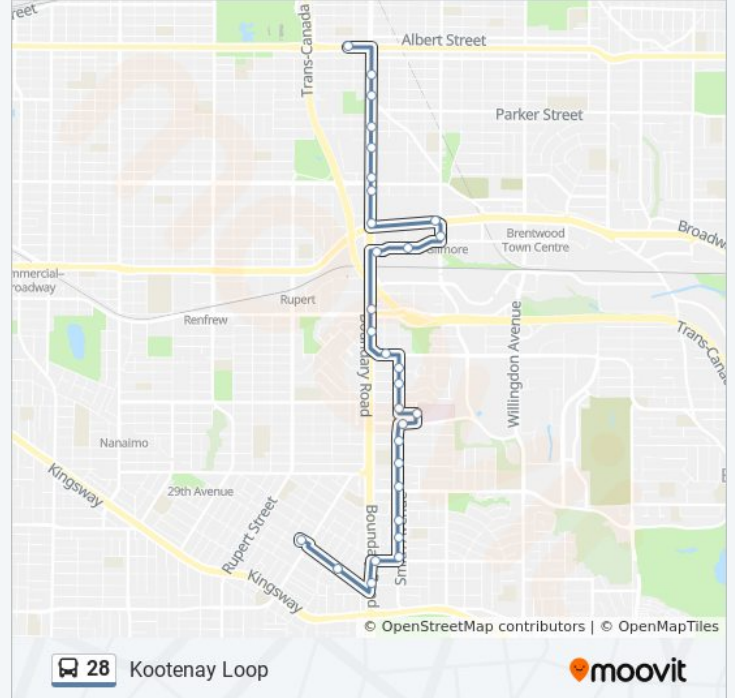

Westbound Vanness Ave @ Boundary Rd

Westbound Vanness Ave @ Melbourne St

Joyce Stn Bay 1,2,3

Direction: Kootenay Loop

30 stops

[VIEW LINE SCHEDULE](#)

Joyce Stn Bay 1,2,3

Eastbound Vanness Ave @ Melbourne St

Northbound Smith Ave @ Spruce St

Eb Kincaid St Fs Smith Av--

Northbound Ingleton Ave @ Sunset St

Northbound Smith Ave @ Sunset St

Northbound Smith Ave @ Avondale St

Northbound Smith Ave @ Linwood St

Westbound Canada Way @ Smith Ave

28 bus Time Schedule

Kootenay Loop Route Timetable:

Sunday	12:57 AM - 6:53 AM
Monday	1:10 AM
Tuesday	12:57 AM
Wednesday	12:57 AM
Thursday	12:57 AM
Friday	12:57 AM - 6:53 AM
Saturday	1:10 AM

28 bus Info

Direction: Kootenay Loop

Stops: 30

Trip Duration: 23 min

Line Summary:

Northbound Boundary Rd @ Dominion St
 Northbound Boundary Rd @ Grandview Hwy
 Eastbound Henning Dr @ Boundary Rd
 Eastbound Henning Dr @ 3800 Block
 Eastbound Henning Dr @ Gilmore Ave
 Westbound Lougheed Hwy @ Gilmore Ave
 Northbound Boundary Rd @ Lougheed Hwy
 Northbound Boundary Rd @ 2nd Ave
 Northbound Boundary Rd @ 1st Ave
 Northbound Boundary Rd @ Kitchener St
 Northbound Boundary Rd @ William St
 Northbound Boundary Rd @ Venables St
 Northbound Boundary Rd @ Georgia St
 Kootenay Loop Bay 6