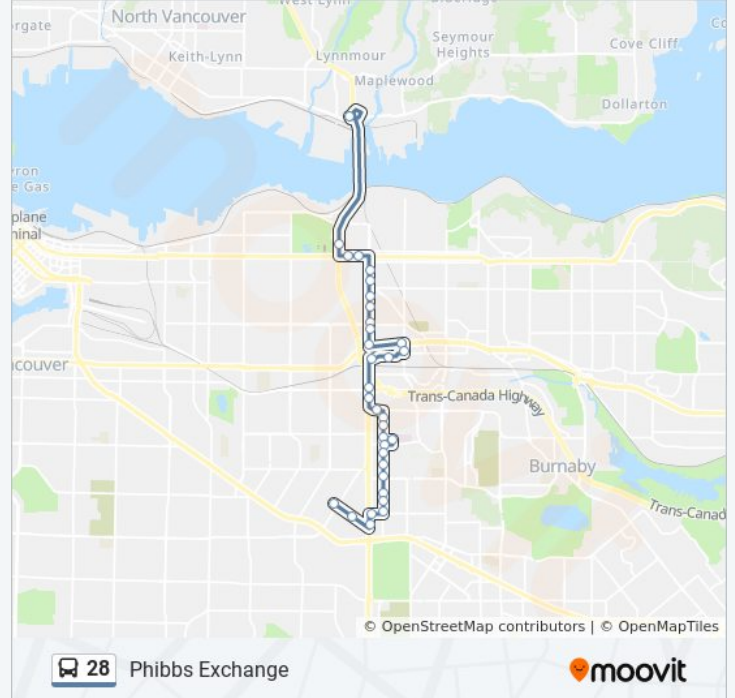

Westbound Vanness Ave @ Boundary Rd

Westbound Vanness Ave @ Melbourne St

Joyce Stn Bay 1,2,3

Direction: Kootenay Loop

30 stops

[VIEW LINE SCHEDULE](#)

Joyce Stn Bay 1,2,3

Eastbound Vanness Ave @ Melbourne St

28 bus Info

Direction: Phibbs Exchange

Stops: 33

Trip Duration: 37 min

Line Summary:

Eastbound Henning Dr @ Boundary Rd

Eastbound Henning Dr @ 3800 Block

Eastbound Henning Dr @ Gilmore Ave

Westbound Lougheed Hwy @ Gilmore Ave

Northbound Boundary Rd @ Lougheed Hwy

Northbound Boundary Rd @ 2nd Ave

Northbound Boundary Rd @ 1st Ave

Northbound Boundary Rd @ Kitchener St

Northbound Boundary Rd @ William St

Northbound Boundary Rd @ Venables St

Northbound Boundary Rd @ Georgia St

Kootenay Loop Bay 6

Westbound E Hastings St @ Skeena St

Northbound Cassiar Connector @ 100 Block

Phibbs Exchange @ Bay 1

28 bus time schedules and route maps are available in an offline PDF at moovitapp.com. Use the [Moovit App](#) to see live bus times, train schedule or subway schedule, and step-by-step directions for all public transit in Southwest British Columbia.