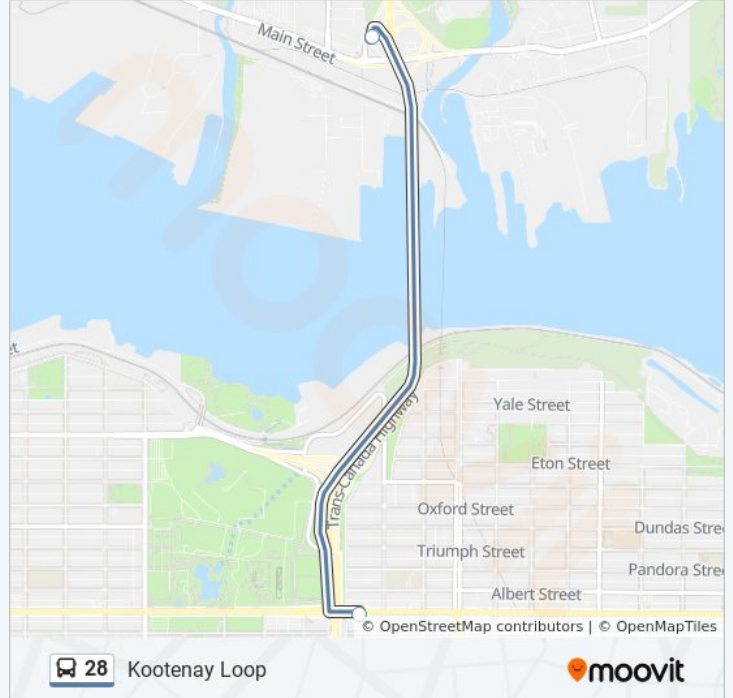

Westbound Vanness Ave @ Boundary Rd

Westbound Vanness Ave @ Melbourne St

Joyce Stn Bay 1,2,3

Direction: Kootenay Loop

30 stops

[VIEW LINE SCHEDULE](#)

Joyce Stn Bay 1,2,3

Eastbound Vanness Ave @ Melbourne St

Stops: 30

Trip Duration: 23 min

Line Summary:

Northbound Boundary Rd @ Dominion St
 Northbound Boundary Rd @ Grandview Hwy
 Eastbound Henning Dr @ Boundary Rd
 Eastbound Henning Dr @ 3800 Block
 Eastbound Henning Dr @ Gilmore Ave
 Westbound Lougheed Hwy @ Gilmore Ave
 Northbound Boundary Rd @ Lougheed Hwy
 Northbound Boundary Rd @ 2nd Ave
 Northbound Boundary Rd @ 1st Ave
 Northbound Boundary Rd @ Kitchener St
 Northbound Boundary Rd @ William St
 Northbound Boundary Rd @ Venables St
 Northbound Boundary Rd @ Georgia St
 Kootenay Loop Bay 6

Direction: Kootenay Loop

3 stops

[VIEW LINE SCHEDULE](#)

Phibbs Exchange @ Bay 7
 Eastbound E Hastings St @ Cassiar St
 Kootenay Loop @ Bay 8

28 bus Time Schedule

Kootenay Loop Route Timetable:

Sunday	Not Operational
Monday	1:05 AM
Tuesday	2:01 AM
Wednesday	2:01 AM
Thursday	2:01 AM
Friday	2:01 AM
Saturday	1:05 AM

28 bus Info

Direction: Kootenay Loop

Stops: 3

Trip Duration: 4 min

Line Summary:

Direction: Phibbs Exchange

33 stops

[VIEW LINE SCHEDULE](#)