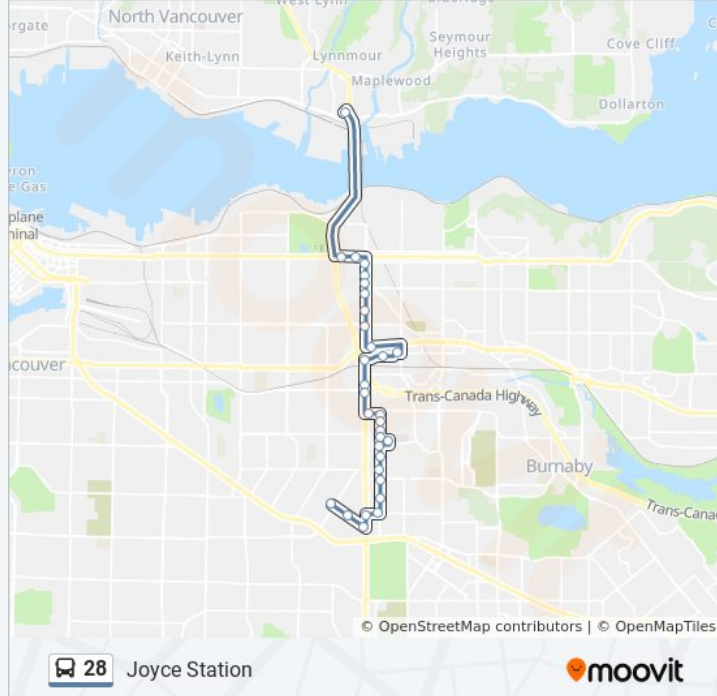

- Phibbs Exchange @ Bay 7
- Eastbound E Hastings St @ Cassiar St
- Kootenay Loop @ Bay 8
- Southbound Boundary Rd @ E Pender St
- Southbound Boundary Rd @ E Georgia St
- Southbound Boundary Rd @ Douglas Rd
- Southbound Boundary Rd @ Napier St
- Southbound Boundary Rd @ Kitchener St
- Southbound Boundary Rd @ E 1st Ave
- Eastbound Lougheed Hwy @ Boundary Rd
- Gilmore Station @ Bay 3
- Westbound Henning Dr @ 3800 Block
- Southbound Boundary Rd @ Henning Dr
- Southbound Boundary Rd @ Regent St
- Southbound Boundary Rd @ Grandview Hwy
- Eastbound Canada Way @ Boundary Rd
- Southbound Smith Ave @ Laurel St
- Southbound Smith Ave @ Avondale St

28 bus Info

Direction: Joyce Station

Stops: 31

Trip Duration: 36 min

Line Summary:

Southbound Smith Ave @ Nithsdale St

Southbound Smith Ave @ Sunset St

Southbound Ingleton Ave @ Sunset St

Sb Smith Av Fs Kincaid St--

Southbound Smith Ave @ Spruce St

Sb Smith Av Fs Fir St--

Southbound Smith Ave @ Moscrop St

Southbound Smith Ave @ Belleville Ave

Westbound Burke St @ Smith Ave

Southbound Boundary Rd @ Burke St

Westbound Vanness Ave @ Boundary Rd

Westbound Vanness Ave @ Melbourne St

Joyce Stn Bay 1,2,3

Direction: Kootenay Loop

30 stops

[VIEW LINE SCHEDULE](#)

Joyce Stn Bay 1,2,3

Eastbound Vanness Ave @ Melbourne St