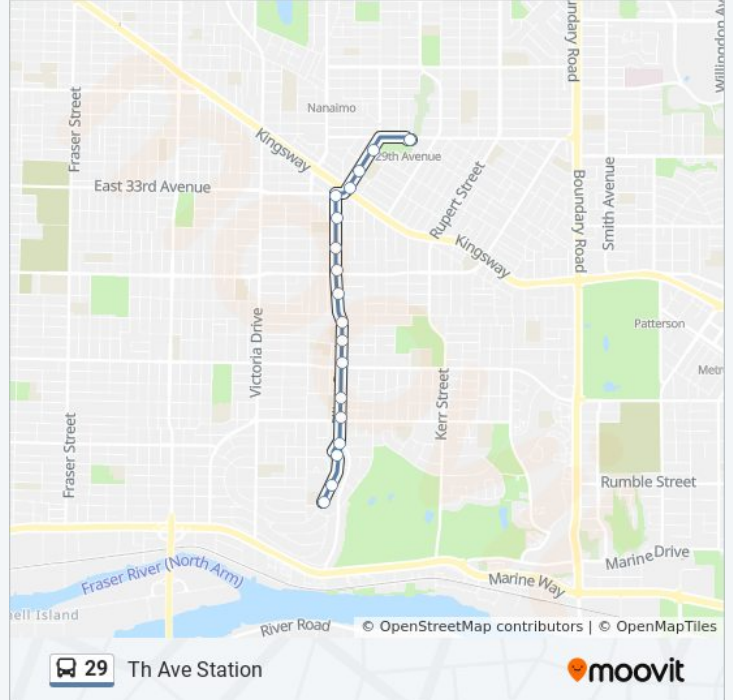

29 bus time schedules and route maps are available in an offline PDF at moovitapp.com. Use the [Moovit App](#) to see live bus times, train schedule or subway schedule, and step-by-step directions for all public transit in Southwest British Columbia.

[About Moovit](#) • [MaaS Solutions](#) • [Supported Countries](#) • [Mooviter Community](#)

© 2024 Moovit - All Rights Reserved

Check Live Arrival Times