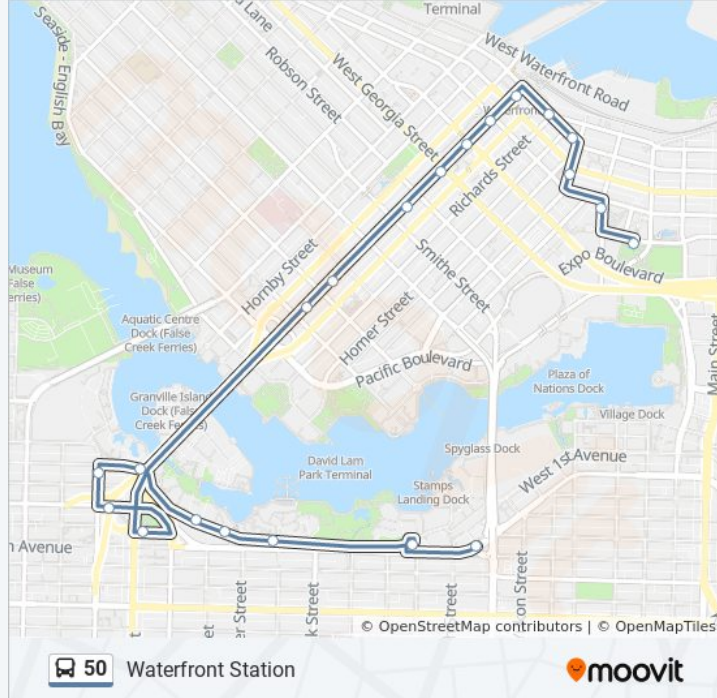

Direction: South False Creek via Granville Island

22 stops

[VIEW LINE SCHEDULE](#)

- Eb Keefer Pl Fs Taylor St--
- Northbound Columbia St @ E Pender St
- Westbound W Hastings St @ Carrall St
- Westbound W Hastings St @ Abbott St
- Westbound W Hastings St @ Hamilton St
- Westbound W Hastings St @ Richards St
- Waterfront Station @ Bay 2
- Southbound Howe St @ W Pender St
- Southbound Howe St @ Dunsmuir St
- Southbound Howe St @ W Georgia St
- Southbound Howe St @ Robson St
- Southbound Howe St @ Nelson St
- Southbound Howe @ Davie
- Westbound W Cloverleaf @ Granville St
- Northbound Fir St @ W 4th Ave
- Eastbound W 2nd Ave @ Fir St
- Eastbound W 2nd Ave @ Anderson St
- Eastbound Lameys Mill Rd @ Fountain Way Court
- Eastbound Lameys Mill Rd @ Alder Crossing
- Eastbound Lameys Mill Rd @ Sitka Square

Southbound Fir St @ W 2nd Ave

Eastbound W 4th Ave @ Fir St

Westbound W 5th Ave @ Granville St

Northbound Granville St @ Davie St

Northbound Granville St @ Smithe St

Northbound Granville St @ W Georgia St

Northbound Granville St @ Dunsmuir St

Northbound Granville St @ W Pender St

Northbound Granville St @ W Hastings St

Waterfront Station @ Bay 3

Eastbound W Cordova St @ Homer St

Southbound Cambie St @ W Hastings St

50 bus Time Schedule

Waterfront Station Route Timetable:

Direction: Waterfront Station

Stops: 20

Trip Duration: 31 min

Line Summary:

Southbound Abbott St @ W Pender St

Eb Keefer PI Fs Taylor St--

50 bus time schedules and route maps are available in an offline PDF at moovitapp.com. Use the [Moovit App](#) to see live bus times, train schedule or subway schedule, and step-by-step directions for all public transit in Southwest British Columbia.