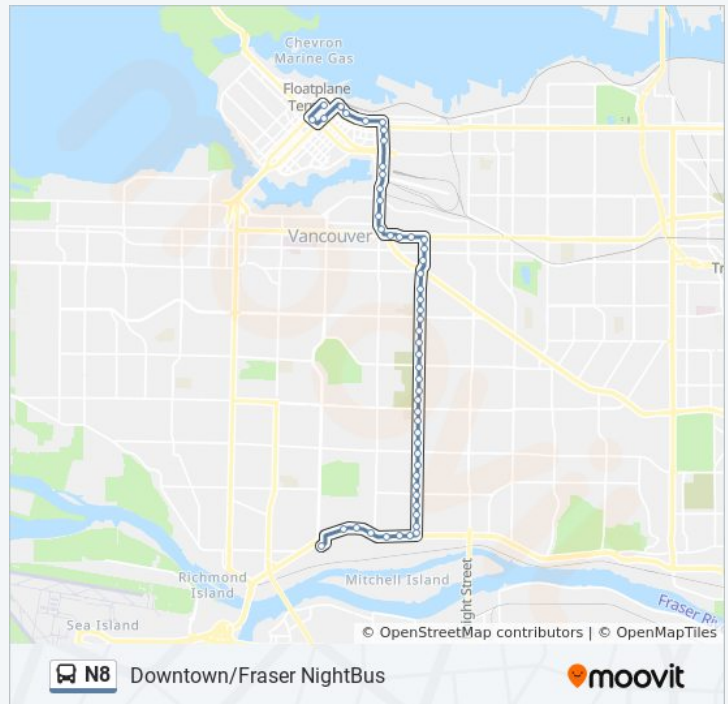

### Direction: Downtown Nightbus

47 stops

[VIEW LINE SCHEDULE](#)

- Marine Drive Station @ Bay 1
- Eastbound SW Marine Dr @ Manitoba St
- Eastbound SE Marine Dr @ Ontario St
- Eastbound SE Marine Dr @ Main St
- Eastbound SE Marine Dr @ Prince Edward St
- Eastbound SE Marine Dr @ St. George St
- Northbound Fraser St @ E 65 Ave
- Northbound Fraser St @ E 62 Ave
- Northbound Fraser St @ E 60 Ave
- Northbound Fraser St @ E 56 Ave
- Northbound Fraser St @ E 54 Ave
- Northbound Fraser St @ E 52 Ave
- Northbound Fraser St @ E 49 Ave
- Northbound Fraser St @ E 47 Ave
- Northbound Fraser St @ E 45 Ave
- Northbound Fraser St @ E 43 Ave
- Northbound Fraser St @ E 41 Ave
- Northbound Fraser St @ E 39 Ave
- Northbound Fraser St @ E 37 Ave
- Northbound Fraser St @ E 35 Ave
- Northbound Fraser St @ E 33 Ave
- Northbound Fraser St @ E 31 Ave

Southbound Main St @ Switchmen St

Southbound Main St @ E 2nd Ave

Southbound Main St @ E 5th Ave

Eastbound Kingsway @ Main St

Eastbound E Broadway @ Kingsway

Eastbound E Broadway @ Prince Edward St

Eastbound E Broadway @ St. George St

Southbound Fraser St @ E King Edward Ave

Southbound Fraser St @ E 27 Ave

Southbound Fraser St @ E 29 Ave

Southbound Fraser St @ E 31 Ave

Southbound Fraser St @ E 33 Ave

Southbound Fraser St @ E 35 Ave

Southbound Fraser St @ E 37 Ave

**N8 bus Info**

**Direction:** Fraser Nightbus

**Stops:** 53

**Trip Duration:** 38 min

**Line Summary:**

Southbound Fraser St @ E 49 Ave

Southbound Fraser St @ E 51 Ave

Southbound Fraser St @ E 53 Ave