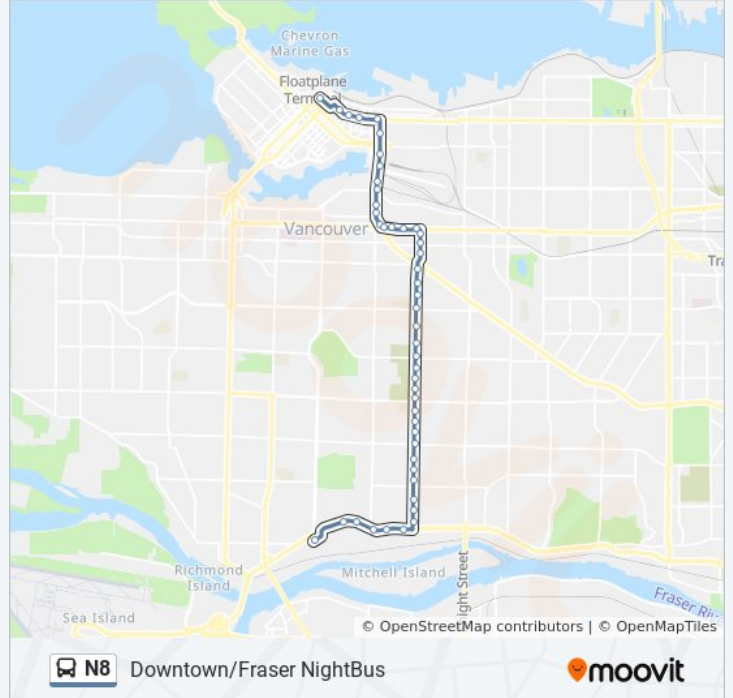

### N8 bus Info

**Direction:** Downtown Nightbus

**Stops:** 47

**Trip Duration:** 37 min

**Line Summary:**

Northbound Fraser St @ E 28 Ave  
 Northbound Fraser St @ E King Edward Ave  
 Northbound Fraser St @ E 22 Ave  
 Northbound Fraser St @ E 20 Ave  
 Northbound Fraser St @ E 17 Ave  
 Northbound Fraser St @ E 14 Ave  
 Northbound Fraser St @ E 12 Ave  
 Northbound Fraser St @ E 10 Ave  
 Westbound E Broadway @ Fraser St  
 Westbound E Broadway @ St. George St  
 Westbound E Broadway @ Prince Edward St  
 Westbound E Broadway @ Scotia St  
 Westbound Kingsway @ E Broadway  
 Northbound Main St @ E 6th Ave  
 Northbound Main St @ E 5th Ave  
 Northbound Main St @ E 2nd Ave  
 Northbound Main St @ Industrial Ave  
 Main Street-Science World Station @ Bay 2  
 Northbound Main St @ National Ave  
 Northbound Main St @ E Georgia St  
 Westbound E Hastings St @ Main St  
 Westbound W Hastings St @ Carrall St  
 Westbound W Hastings St @ Abbott St  
 Westbound W Hastings St @ Hamilton St  
 Westbound W Pender St @ Howe St

**Direction: Fraser Nightbus**

53 stops

[VIEW LINE SCHEDULE](#)

Westbound W Pender St @ Howe St  
 Eastbound W Georgia St @ Granville St  
 Northbound Seymour St @ Dunsmuir St  
 Waterfront Station @ Bay 3