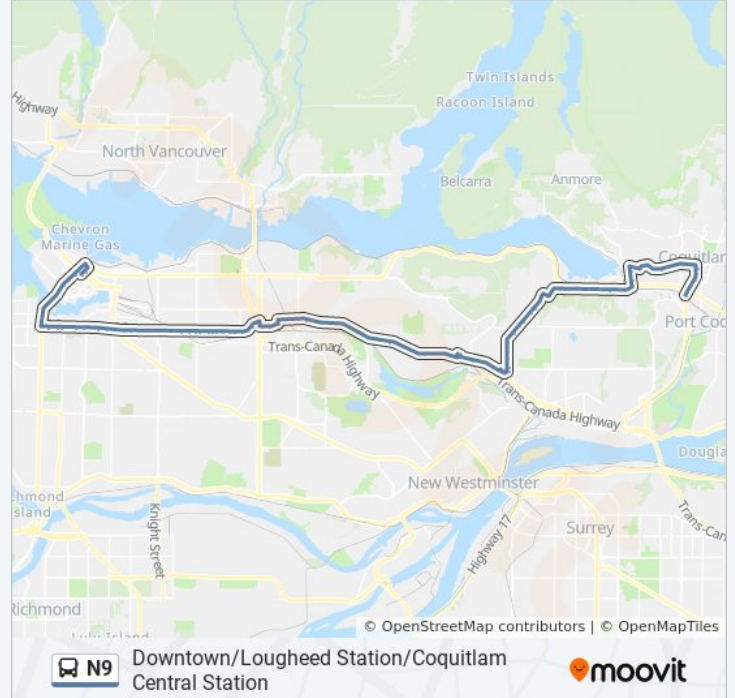

Eastbound Henning Dr @ 3800 Block

Eastbound Henning Dr @ Gilmore Ave

Eastbound Lougheed Hwy @ Madison Ave

Brentwood Station @ Bay 5

Brentwood Station @ Bay 3

Eastbound Lougheed Hwy @ Beta Ave

Eastbound Lougheed Hwy @ Douglas Rd

Eastbound Lougheed Hwy @ Holdom Ave

Eastbound Lougheed Hwy @ Bainbridge Ave

Eastbound Lougheed Hwy @ Lake City Way

Production Station

Eastbound Lougheed Hwy @ Gaglardi Way

Eastbound Lougheed Hwy @ Bell Ave

Eastbound Lougheed Hwy @ Government St

Lougheed Station @ Bay 10

Northbound North Rd @ Austin Ave

Northbound North Rd @ Cameron St

Northbound North Rd @ 600 Block

Northbound North Rd @ Foster Ave

Northbound North Rd @ Cottonwood Ave