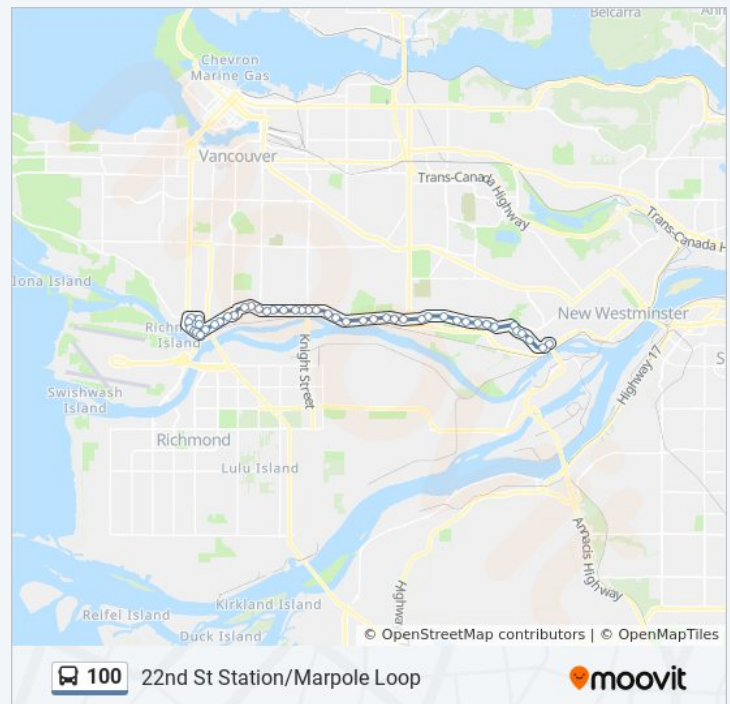

Westbound SE Marine Dr @ Knight St

Westbound SE Marine Dr @ Inverness St

Westbound SE Marine Dr @ Ross St

Westbound SE Marine Dr @ Chester St

Westbound SE Marine Dr @ Poplar St

Westbound SE Marine Dr @ Prince Edward St

100 bus Info

Direction: Marpole

Stops: 44

Trip Duration: 46 min

Line Summary:

Westbound SE Marine Dr @ Main St

Westbound SW Marine Dr @ Ontario St

Westbound SW Marine Dr @ Manitoba St

Marine Drive Station @ Bay 2

Westbound SW Marine Dr @ Ash St

Westbound SW Marine Dr @ Heather St

Westbound SW Marine Dr @ Laurel St

Westbound SW Marine Dr @ Oak St

Marpole Loop @ Bay 4

Westbound SW Marine Dr @ Granville St

Northbound Granville St @ W 71 Ave

Eastbound W 70 Ave @ French St

Southbound Hudson St @ W 70 Ave

Southbound Hudson St @ W 72 Ave

Marpole Loop @ Bay 1

Direction: Marpole via Trapp

48 stops

[VIEW LINE SCHEDULE](#)