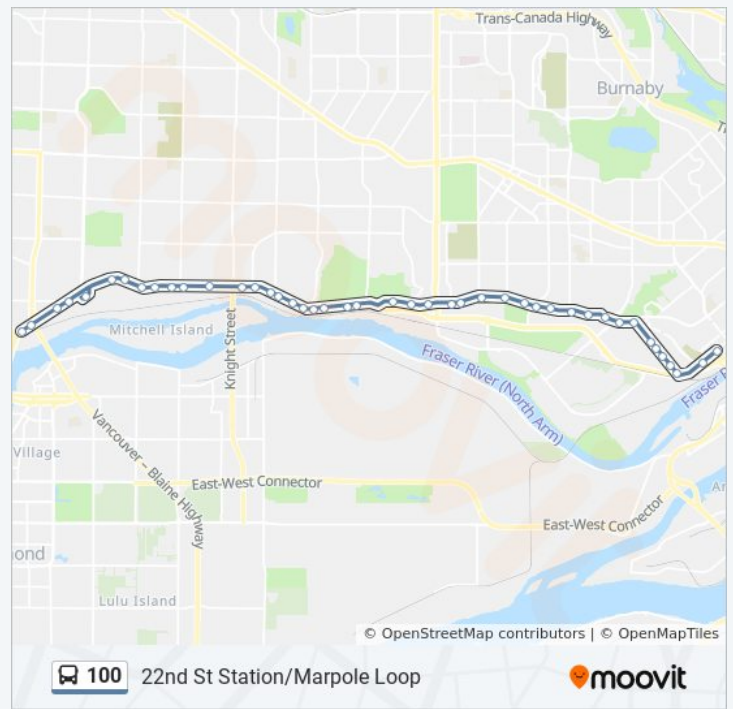

Direction: 22nd St Station via Trapp

43 stops

[VIEW LINE SCHEDULE](#)

Marpole Loop @ Bay 5
 Eastbound SW Marine Dr @ Oak St
 Eastbound SW Marine Dr @ Heather St
 Eastbound SW Marine Dr @ Ash St
 Marine Drive Station @ Bay 2
 Eastbound SW Marine Dr @ Manitoba St
 Eastbound SE Marine Dr @ Ontario St
 Eastbound SE Marine Dr @ Main St
 Eastbound SE Marine Dr @ Prince Edward St
 Eastbound SE Marine Dr @ St. George St

100 bus Info

Direction: 22nd St Station via Trapp

Stops: 43

Trip Duration: 38 min

Line Summary:

Eastbound SE Marine Dr @ Fraser St
Eastbound SE Marine Dr @ Ross St
Eastbound SE Marine Dr @ Knight St
Eastbound SE Marine Dr @ Argyle St
Eastbound SE Marine Dr @ Victoria Dr
Eastbound SE Marine Dr @ Gladstone St
Eastbound SE Marine Dr @ Nanaimo St
Eastbound SE Marine Dr @ Elliott St
Eastbound SE Marine Dr @ 2600 Block
Eastbound SE Marine Dr @ Jellicoe St
Eastbound SE Marine Dr @ Kerr St
Eastbound SE Marine Dr @ Fieldstone Ave
Eastbound SE Marine Dr @ Matheson Cres
Eastbound SE Marine Dr @ City Edge Place
Eastbound Marine Dr @ Joffre Ave
Eastbound Marine Dr @ Greenall Ave
Eastbound Marine Dr @ Patterson Ave
Eastbound Marine Dr @ Sussex Ave
Eastbound Marine Dr @ Strathearn Ave
Eastbound Marine Dr @ Nelson Ave
Eastbound Marine Dr @ 4900 Block
Eastbound Marine Dr @ Royal Oak Ave
Eastbound Marine Dr @ 5500 Block
Eastbound Marine Dr @ Gilley Ave
Eastbound Southridge Dr @ Marine Dr
Eastbound Marine Dr @ Willard St
Southbound Willard St @ 14 Ave
Southbound Willard St @ 12 Ave
Southbound Willard St @ 10 Ave
Southbound Willard St @ 9th Ave
Southbound Willard St @ Thorne Ave
Eastbound Trapp Rd @ Marine Dr
22nd Street Station @ Unloading Only

Direction: Marpole

44 stops

[VIEW LINE SCHEDULE](#)

22nd Street Stn

Westbound Marine Dr @ 7th Ave

Westbound Marine Dr @ 10 Ave

Westbound Marine Dr @ 14 Ave

Northbound Byrnespark Dr @ Marine Dr