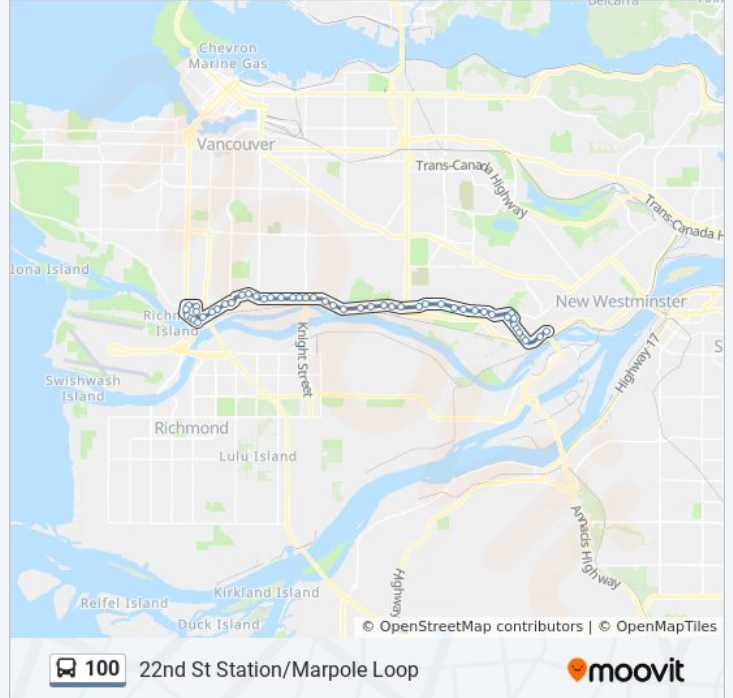

Westbound Marine Dr @ 4900 Block

100 bus Time Schedule

Marpole via Trapp Route Timetable:

Sunday	12:07 AM - 11:57 PM
Monday	12:59 AM - 11:18 PM
Tuesday	12:30 AM - 11:18 PM
Wednesday	12:30 AM - 11:18 PM
Thursday	12:30 AM - 11:18 PM
Friday	12:30 AM - 11:57 PM
Saturday	12:59 AM - 10:59 PM

100 bus Info

Direction: Marpole via Trapp

Stops: 48

Trip Duration: 46 min

Line Summary:

Westbound Marine Dr @ Nelson Ave
Westbound Marine Dr @ Sussex Ave
Westbound Marine Dr @ Patterson Ave
Westbound Marine Dr @ Greenall Ave
Westbound SE Marine Dr @ City Edge Place
Westbound SE Marine Dr @ Matheson Cres
Westbound SE Marine Dr @ Fieldstone Ave
Westbound SE Marine Dr @ Kerr St
Westbound SE Marine Dr @ Jellicoe St
Westbound SE Marine Dr @ Elliott St
Westbound SE Marine Dr @ Gladstone St
Westbound SE Marine Dr @ Victoria Dr
Westbound SE Marine Dr @ Argyle St
Westbound SE Marine Dr @ Knight St
Westbound SE Marine Dr @ Inverness St
Westbound SE Marine Dr @ Ross St
Westbound SE Marine Dr @ Chester St
Westbound SE Marine Dr @ Poplar St
Westbound SE Marine Dr @ Prince Edward St
Westbound SE Marine Dr @ Main St
Westbound SW Marine Dr @ Ontario St
Westbound SW Marine Dr @ Manitoba St
Marine Drive Station @ Bay 2
Westbound SW Marine Dr @ Ash St
Westbound SW Marine Dr @ Heather St
Westbound SW Marine Dr @ Laurel St
Westbound SW Marine Dr @ Oak St
Marpole Loop @ Bay 4
Westbound SW Marine Dr @ Granville St
Northbound Granville St @ W 71 Ave
Eastbound W 70 Ave @ French St
Southbound Hudson St @ W 70 Ave
Southbound Hudson St @ W 72 Ave