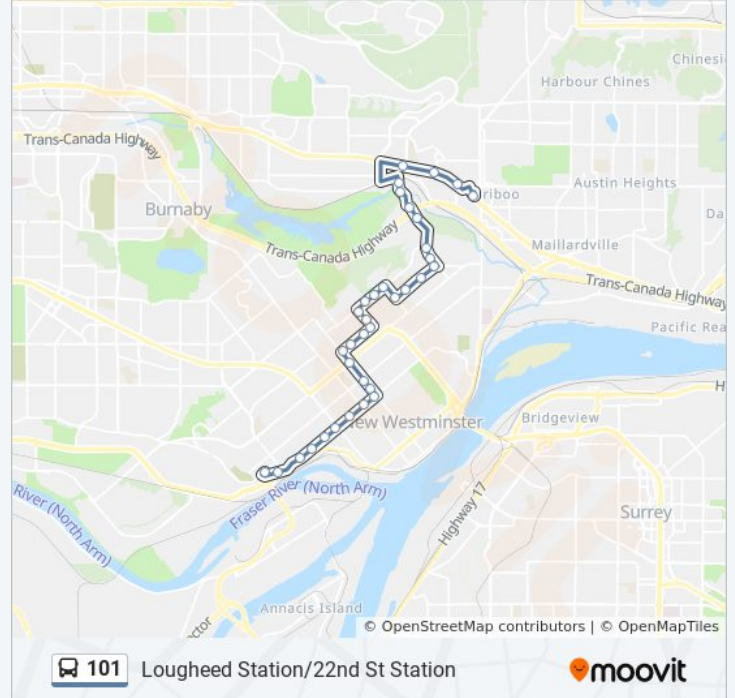

Direction: 22nd St Station

35 stops

[VIEW LINE SCHEDULE](#)

- Lougheed Station @ Bay 4
- Westbound Government St @ Cardston Court
- Westbound Government St @ Halston Court
- Westbound Government St @ Horne St
- Westbound Government St @ 8700 Block
- Southbound Cariboo Rd @ Cariboo Place
- Southbound Cariboo Rd @ Avalon Ave
- Southbound Cariboo Rd @ Stormont Ave
- Southbound Cariboo Rd @ 7100 Block
- Southbound Cariboo Rd @ 16 Ave
- Southbound Cariboo Rd @ 7600 Block
- Westbound Armstrong Ave @ Cariboo Rd
- Westbound Armstrong Ave @ Langley St
- Westbound Armstrong Ave @ Coquitlam St
- Northbound Cumberland St @ Armstrong Ave
- Westbound 16 Ave @ Cumberland St
- Westbound 16 Ave @ Wright St
- Westbound 16 Ave @ Newcombe St
- Southbound 1st St @ 16 Ave
- Southbound 1st St @ 14 Ave
- Westbound 12 Ave @ 1st St
- Westbound 12 Ave @ 2nd St

101 bus Info

Direction: 22nd St Station

Stops: 35

Trip Duration: 34 min

Line Summary:

Westbound 12 Ave @ 4th St
 Westbound 12 Ave @ 6th St
 Southbound 6th St @ 10 Ave
 Southbound 6th St @ 8th Ave
 Westbound 6th Ave @ 6th St
 Westbound 6th Ave @ 8th St
 Westbound 6th Ave @ 10 St
 Westbound 6th Ave @ 12 St
 Westbound 6th Ave @ 14 St
 Westbound 6th Ave @ 16 St
 Westbound 6th Ave @ 18 St
 Westbound Marine Way @ 20 St
 22nd Street Station @ Unloading Only

101 bus Info

Direction: Lougheed Station

Stops: 32

Trip Duration: 34 min

Line Summary:

Eastbound 16 Ave @ Newcombe St

Eastbound 16 Ave @ Wright St

Southbound Cumberland St @ 16 Ave

Northbound Cariboo Rd @ Stormont Ave

Northbound Cariboo Rd @ Avalon Ave

Northbound Cariboo Rd @ Cariboo Place

Eastbound Government St @ 8700 Block

Eastbound Government St @ Halston Court

Eastbound Government St @ Manchester Dr