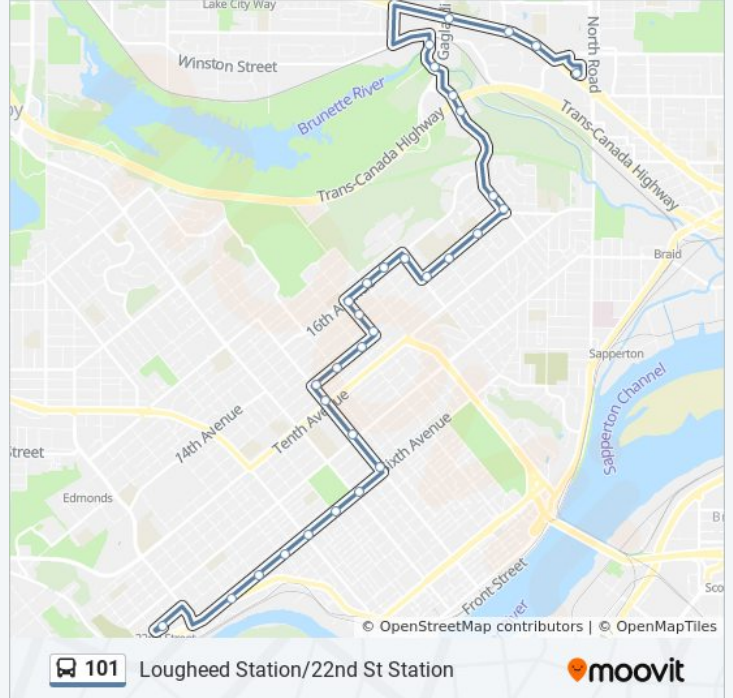

101 bus Info

Direction: Lougheed Station

Stops: 32

Trip Duration: 34 min

Line Summary:

Eastbound 16 Ave @ Newcombe St

Eastbound 16 Ave @ Wright St

Southbound Cumberland St @ 16 Ave

Eastbound Armstrong Ave @ Cumberland St

Eastbound Armstrong Ave @ Coquitlam St

Eastbound Armstrong Ave @ Langley St

Northbound Cariboo Rd @ Armstrong Ave

Northbound Cariboo Rd @ 7600 Block

Northbound Cariboo Rd @ 7100 Block

Northbound Cariboo Rd @ Stormont Ave

Northbound Cariboo Rd @ Avalon Ave

Northbound Cariboo Rd @ Cariboo Place

Eastbound Government St @ 8700 Block

Eastbound Government St @ Halston Court

Eastbound Government St @ Manchester Dr

Lougheed Station @ Bay 6

101 bus time schedules and route maps are available in an offline PDF at moovitapp.com. Use the [Moovit App](#) to see live bus times, train schedule or subway schedule, and step-by-step directions for all public transit in Southwest British Columbia.