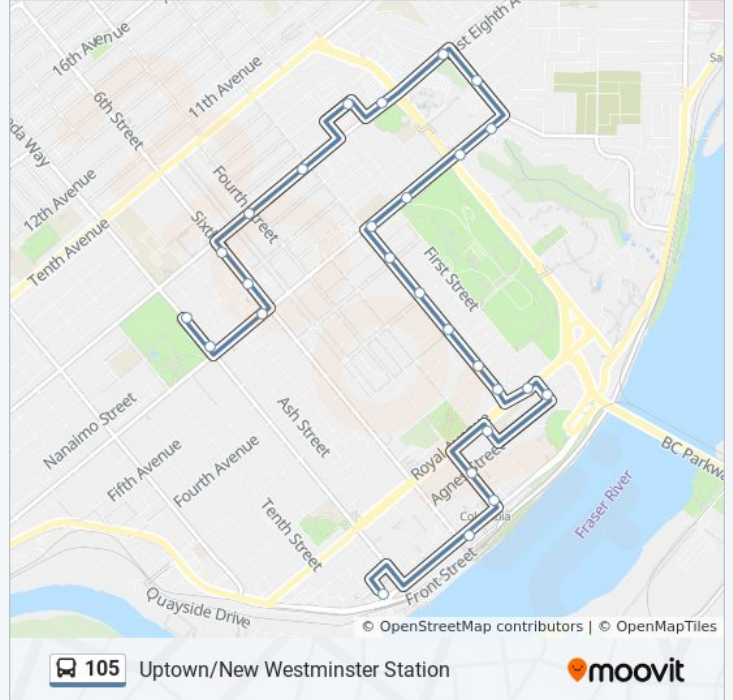

**105 bus Info**

**Direction:** New West Station

**Stops:** 24

**Trip Duration:** 21 min

**Line Summary:**

Westbound Columbia St @ 6th St

New Westminster Station @ Bay 2

Eastbound Agnes St @ Elliot St

Northbound 1st St @ Agnes St

Westbound Royal Ave @ 1st St

Northbound 2nd St @ Clinton Place

Northbound 2nd St @ Queens Ave

Northbound 2nd St @ 3rd Ave

Northbound 2nd St @ 4th Ave

### 105 bus Info

**Direction:** Uptown

**Stops:** 27

**Trip Duration:** 27 min

**Line Summary:**

Westbound E 8th Ave @ Cumberland St

Westbound 8th Ave @ McBride Blvd

Westbound Ovens Ave @ Colborne St

Westbound 8th Ave @ 2nd St

Westbound 8th Ave @ 4th St

Southbound 6th St @ 8th Ave

Westbound 6th Ave @ 6th St

Northbound 8th St @ 6th Ave

Northbound 8th St @ 7th Ave

105 bus time schedules and route maps are available in an offline PDF at [moovitapp.com](https://moovitapp.com). Use the [Moovit App](#) to see live bus times, train schedule or subway schedule, and step-by-step directions for all public transit in Southwest British Columbia.