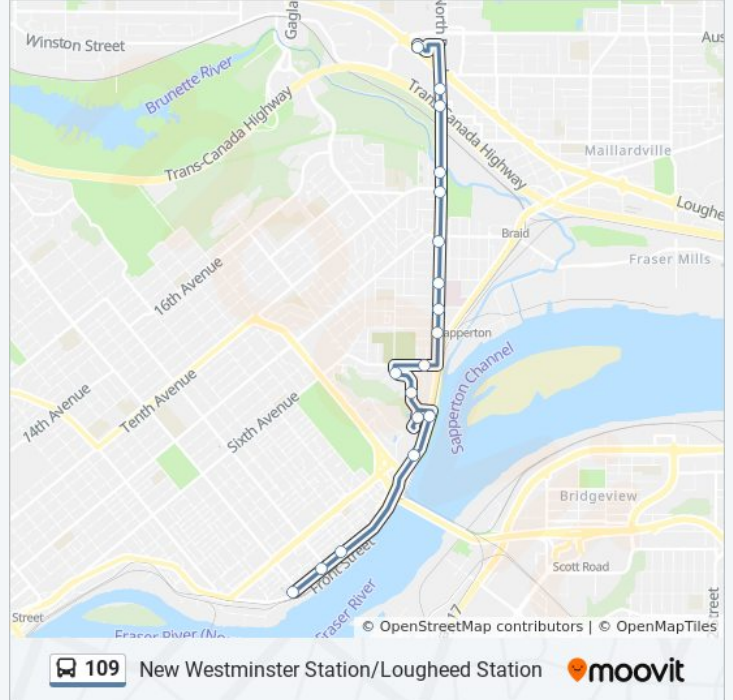

Use the Moovit App to find the closest 109 bus station near you and find out when is the next 109 bus arriving.

Direction: Lougheed Station

17 stops

[VIEW LINE SCHEDULE](#)

- New Westminster Stn Bay 4,5
- Eastbound Columbia St @ 6th St
- Columbia Station @ Bay 2
- Eastbound Columbia St @ 200 Block
- Northbound Jamieson Court @ Richmond St
- Northbound Richmond St @ Miner St
- Eastbound Cumberland St @ Richmond St
- Eastbound Cumberland St @ Miner St
- Northbound E Columbia St @ Alberta St
- Northbound E Columbia St @ Keary St
- Northbound E Columbia St @ Sherbrooke St
- Northbound E Columbia St @ Cedar St
- Northbound E Columbia St @ Braid St
- Northbound E Columbia St @ Holmes St
- Northbound North Rd @ Delestre Ave
- Northbound North Rd @ Lougheed Hwy
- Lougheed Station @ Bay 6

109 bus Info

Direction: Lougheed Station

Stops: 17

Trip Duration: 20 min

Line Summary:

Direction: New West Station

19 stops

[VIEW LINE SCHEDULE](#)

- Lougheed Station @ Bay 10
- Southbound North Rd @ Rochester St
- Southbound North Rd @ Delestre Ave
- Southbound E Columbia St @ 600 Block
- Southbound E Columbia St @ Holmes St
- Southbound E Columbia St @ Braid St
- Southbound E Columbia St @ Sherbrooke St
- Southbound E Columbia St @ Keary St
- Southbound E Columbia St @ Alberta St
- Westbound Cumberland St @ Sapper St
- Southbound Richmond St @ Seymour Court
- Southbound Richmond St @ Miner St
- Northbound Jamieson Court @ Richmond St
- Southbound E Columbia St @ Richmond St
- Westbound E Columbia St @ McBride Blvd
- Westbound Columbia St @ 200 Block
- Columbia Station @ Bay 1
- Westbound Columbia St @ 6th St

109 bus Info

Direction: New West Station

Stops: 19

Trip Duration: 19 min

Line Summary:

109 bus time schedules and route maps are available in an offline PDF at moovitapp.com. Use the [Moovit App](#) to see live bus times, train schedule or subway schedule, and step-by-step directions for all public transit in Southwest British Columbia.