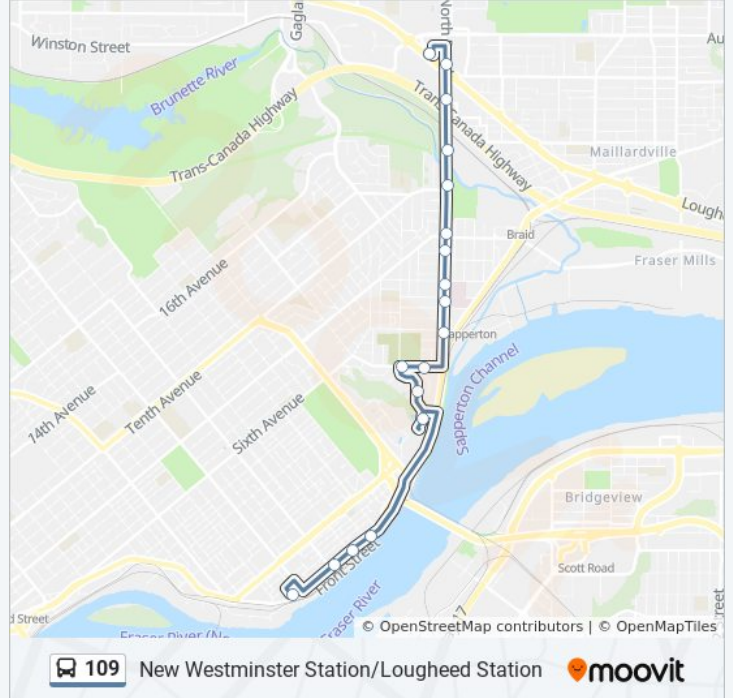

109

New Westminster Station/Lougheed Station

Get The App

The 109 bus line (New Westminster Station/Lougheed Station) has 2 routes. For regular weekdays, their operation hours are:

(1) Lougheed Station: 12:00 AM - 11:00 PM (2) New West Station: 12:30 AM - 11:30 PM

Use the Moovit App to find the closest 109 bus station near you and find out when is the next 109 bus arriving.

Direction: Lougheed Station

17 stops

[VIEW LINE SCHEDULE](#)

- New Westminster Stn Bay 4,5
- Eastbound Columbia St @ 6th St
- Columbia Station @ Bay 2
- Eastbound Columbia St @ 200 Block
- Northbound Jamieson Court @ Richmond St
- Northbound Richmond St @ Miner St
- Eastbound Cumberland St @ Richmond St
- Eastbound Cumberland St @ Miner St
- Northbound E Columbia St @ Alberta St
- Northbound E Columbia St @ Keary St
- Northbound E Columbia St @ Sherbrooke St
- Northbound E Columbia St @ Cedar St
- Northbound E Columbia St @ Braid St
- Northbound E Columbia St @ Holmes St
- Northbound North Rd @ Delestre Ave
- Northbound North Rd @ Lougheed Hwy
- Lougheed Station @ Bay 6

109 bus Time Schedule

Lougheed Station Route Timetable:

Sunday	12:00 AM - 11:00 PM
Monday	12:00 AM - 11:00 PM
Tuesday	12:00 AM - 11:00 PM
Wednesday	12:00 AM - 11:00 PM
Thursday	12:00 AM - 11:00 PM
Friday	12:00 AM - 11:00 PM
Saturday	12:00 AM - 11:00 PM

109 bus Info

Direction: Lougheed Station

Stops: 17

Trip Duration: 20 min

Line Summary:

Direction: New West Station

19 stops

[VIEW LINE SCHEDULE](#)