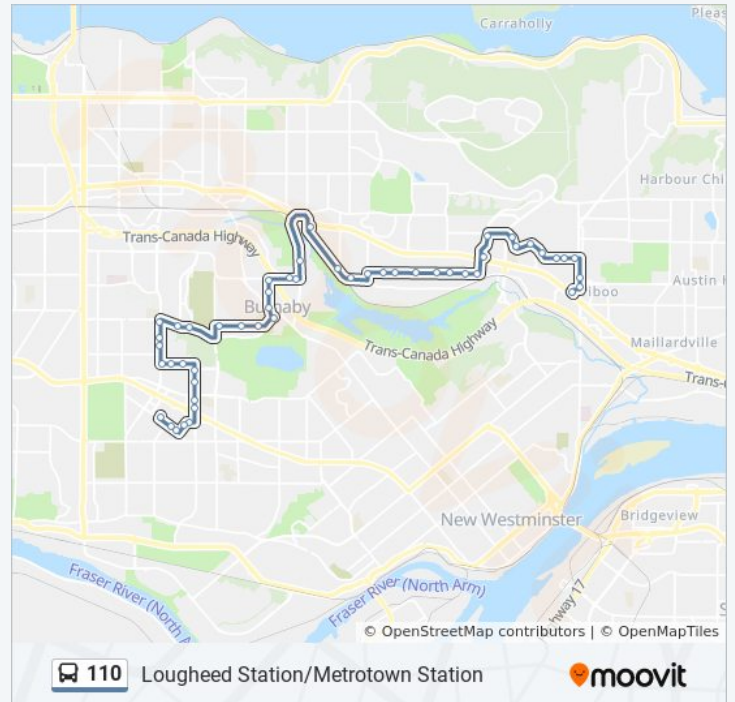

Westbound Government Rd @ 8300 Block

Westbound Government Rd @ Lakedale Ave

Westbound Government Rd @ 8000 Block

Westbound Government Rd @ Piper Ave

Westbound Government Rd @ Lozells Ave

Westbound Government Rd @ 7500 Block

Westbound Sprott St @ Norland Ave East

Southbound Norland Ave @ Sprott St West

Southbound Norland Ave @ Kincaid St

Southbound Deer Lake Parkway @ Canada Way

Bus Loop @ Burnaby City Hall

Westbound Gilpin St @ Cedarwood St

Westbound Gilpin St @ Mahon Ave

Westbound Gilpin St @ Gatenby Ave

Westbound Deer Lake Parkway @ Garden Grove Dr

Westbound Deer Lake Parkway @ Wayburne Dr

Southbound Willingdon Ave @ Moscrop St

Thursday	12:32 AM - 11:29 PM
Friday	12:32 AM - 11:35 PM
Saturday	12:32 AM - 11:30 PM

110 bus Info

Direction: Metrotown Station

Stops: 49

Trip Duration: 48 min

Line Summary:

Southbound Willingdon Ave @ Wildwood Cres

Southbound Willingdon Ave @ Price Cres

Eastbound Bond St @ Willingdon Ave