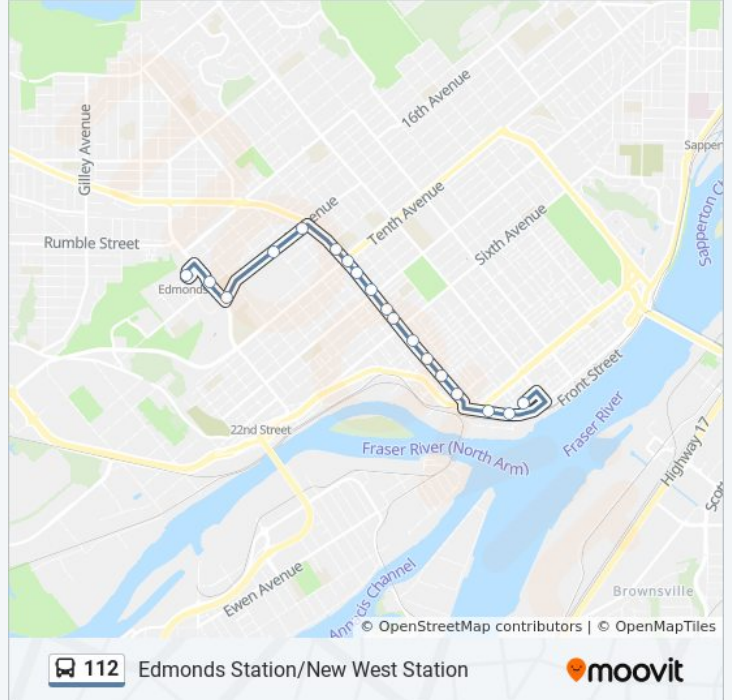

112

Edmonds Station/New West Station

Get The App

The 112 bus line (Edmonds Station/New West Station) has 2 routes. For regular weekdays, their operation hours are:
(1) Edmonds Station: 12:01 AM - 11:31 PM (2) New West Station: 12:03 AM - 11:37 PM

Use the Moovit App to find the closest 112 bus station near you and find out when is the next 112 bus arriving.

Direction: Edmonds Station

18 stops

[VIEW LINE SCHEDULE](#)

New Westminster Station @ Bay 10
Westbound Columbia St @ 10 St
Westbound Columbia St @ Royal Ave
Northbound 12 St @ Queens Ave
Northbound 12 St @ 3rd Ave
Northbound 12 St @ 4th Ave
Northbound 12 St @ 5th Ave
Northbound 12 St @ Nanaimo St
Northbound 12 St @ 7th Ave
Northbound 12 St @ 8th Ave
Northbound 12 St @ Dublin St
Northbound 12 St @ 10 Ave
Northbound Kingsway @ 12 Ave
Westbound 14 Ave @ Kingsway
Westbound 14th Ave @ 15th St
Westbound 14 Ave @ Griffiths Dr
Northbound Griffiths Dr @ Southpoint Dr
Edmonds Stn

112 bus Info**Direction:** Edmonds Station**Stops:** 18**Trip Duration:** 19 min**Line Summary:**

Direction: New West Station

15 stops

[VIEW LINE SCHEDULE](#)

- Edmonds Stn
- Southbound Griffiths Dr @ Southpoint Dr
- Eastbound 14 Ave @ Griffiths Dr
- Eastbound 14 Ave @ 15 St
- Eastbound 14 Ave @ Kingsway
- Southbound Kingsway @ 12 Ave
- Southbound 12 St @ London St
- Southbound 12 St @ 8th Ave
- Southbound 12 St @ 7th Ave
- Southbound 12 St @ 6th Ave
- Southbound 12 St @ 5th Ave
- Southbound 12 St @ 4th Ave
- Southbound 12 St @ 3rd Ave
- Southbound 12 St @ Queens Ave
- New Westminster Station @ Bay 10

112 bus Time Schedule

New West Station Route Timetable:

Sunday	12:12 AM - 11:38 PM
Monday	12:13 AM - 11:37 PM
Tuesday	12:03 AM - 11:37 PM
Wednesday	12:03 AM - 11:37 PM
Thursday	12:03 AM - 11:37 PM
Friday	12:03 AM - 11:38 PM
Saturday	12:13 AM - 11:45 PM