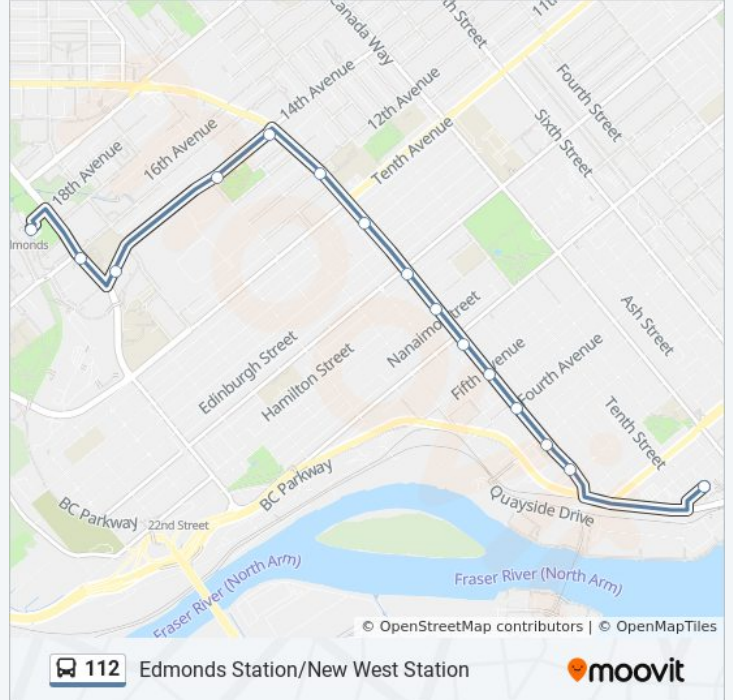

Use the Moovit App to find the closest 112 bus station near you and find out when is the next 112 bus arriving.

Direction: Edmonds Station

18 stops

[VIEW LINE SCHEDULE](#)

New Westminster Station @ Bay 10
Westbound Columbia St @ 10 St
Westbound Columbia St @ Royal Ave
Northbound 12 St @ Queens Ave
Northbound 12 St @ 3rd Ave
Northbound 12 St @ 4th Ave
Northbound 12 St @ 5th Ave
Northbound 12 St @ Nanaimo St
Northbound 12 St @ 7th Ave
Northbound 12 St @ 8th Ave
Northbound 12 St @ Dublin St
Northbound 12 St @ 10 Ave
Northbound Kingsway @ 12 Ave
Westbound 14 Ave @ Kingsway
Westbound 14th Ave @ 15th St
Westbound 14 Ave @ Griffiths Dr
Northbound Griffiths Dr @ Southpoint Dr
Edmonds Stn

112 bus Info**Direction:** Edmonds Station**Stops:** 18**Trip Duration:** 19 min**Line Summary:**

Direction: New West Station

15 stops

[VIEW LINE SCHEDULE](#)

- Edmonds Stn
- Southbound Griffiths Dr @ Southpoint Dr
- Eastbound 14 Ave @ Griffiths Dr
- Eastbound 14 Ave @ 15 St
- Eastbound 14 Ave @ Kingsway
- Southbound Kingsway @ 12 Ave
- Southbound 12 St @ London St
- Southbound 12 St @ 8th Ave
- Southbound 12 St @ 7th Ave
- Southbound 12 St @ 6th Ave
- Southbound 12 St @ 5th Ave
- Southbound 12 St @ 4th Ave
- Southbound 12 St @ 3rd Ave
- Southbound 12 St @ Queens Ave
- New Westminster Station @ Bay 10

112 bus Time Schedule

New West Station Route Timetable:

Sunday	12:12 AM - 11:38 PM
Monday	12:13 AM - 11:37 PM
Tuesday	12:03 AM - 11:37 PM
Wednesday	12:03 AM - 11:37 PM
Thursday	12:03 AM - 11:37 PM
Friday	12:03 AM - 11:38 PM
Saturday	12:13 AM - 11:45 PM

112 bus Info

Direction: New West Station

Stops: 15

Trip Duration: 17 min

Line Summary:

112 bus time schedules and route maps are available in an offline PDF at moovitapp.com. Use the [Moovit App](#) to see live bus times, train schedule or subway schedule, and step-by-step directions for all public transit in Southwest British Columbia.