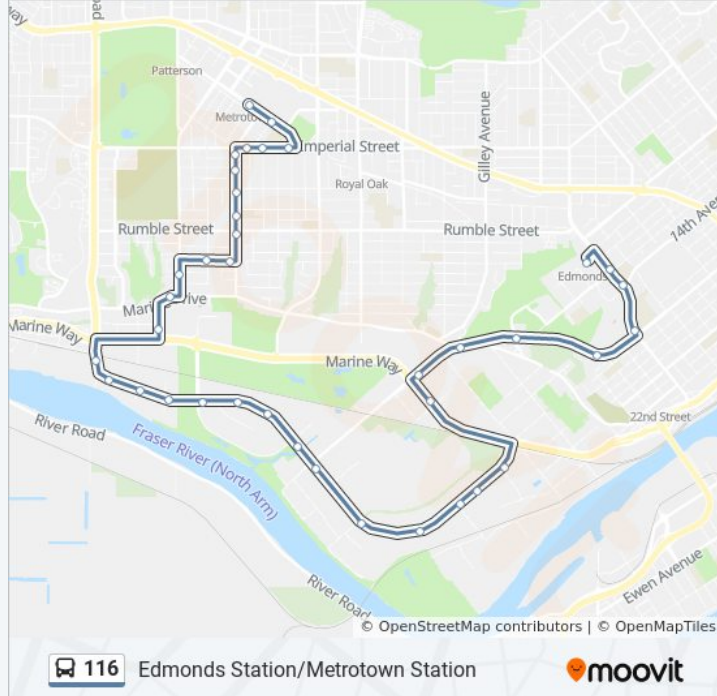

116 bus Info

Direction: Edmonds Station

Stops: 38

Trip Duration: 34 min

Line Summary:

Eastbound North Fraser Way @ 5100 Block

Eastbound North Fraser Way @ Glenlyon Parkway East

Eastbound North Fraser Way @ Byrne Rd

Eastbound North Fraser Way @ Tillicum St

Eastbound North Fraser Way @ 8000 Block

Eastbound North Fraser Way @ Wiggins St

Eastbound North Fraser Way @ 8200 Block

Eastbound North Fraser Way @ Glenwood Dr

Northbound Marine Way @ Market Crossing

Northbound Byrne Rd @ Marine Way

Eastbound Southridge Dr @ Marine Dr

Eastbound Southridge Dr @ Byrnpark Dr

Eastbound Southridge Dr @ 6600 Block

Northbound Griffiths Dr @ 10 Ave

Northbound Griffiths Dr @ 14 Ave

Northbound Griffiths Dr @ Southpoint Dr

Edmonds Stn

Direction: Metrotown Station

41 stops

[VIEW LINE SCHEDULE](#)

Edmonds Stn

Southbound Griffiths Dr @ Southpoint Dr

Southbound Griffiths Dr @ 14 Ave