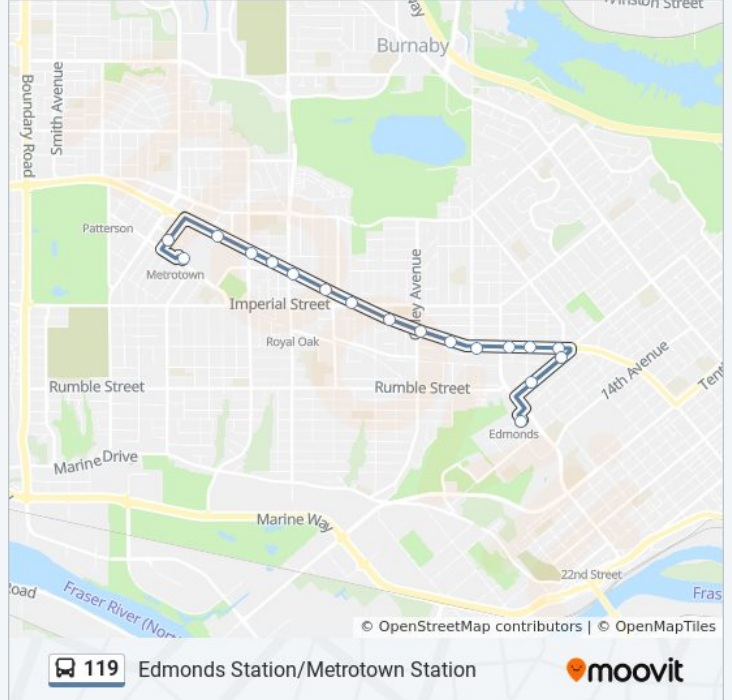

119

Edmonds Station/Metrotown Station

Get The App

The 119 bus line (Edmonds Station/Metrotown Station) has 2 routes. For regular weekdays, their operation hours are:
 (1) Kingsway to Edmonds Station: 24 hours(2) Kingsway to Metrotown Station: 12:32 AM - 11:57 PM
 Use the Moovit App to find the closest 119 bus station near you and find out when is the next 119 bus arriving.

Direction: Kingsway to Edmonds Station

19 stops

[VIEW LINE SCHEDULE](#)

Metrotown Stn
 Northbound Mckay Ave @ Kingsborough St
 Eastbound Kingsway @ Mckay Ave
 Eastbound Kingsway @ Sussex Ave
 Eastbound Kingsway @ Nelson Ave
 Eastbound Kingsway @ Marlborough Ave
 Eastbound Kingsway @ Royal Oak Ave
 Eastbound Kingsway @ Grimmer St
 Eastbound Kingsway @ Merritt Ave
 Eastbound Kingsway @ Waltham Ave
 Eastbound Kingsway @ Gilley Ave
 Eastbound Kingsway @ Arcola St
 Eastbound Kingsway @ Sperling Ave
 Eastbound Kingsway @ Griffiths Dr
 Eastbound Kingsway @ Salisbury Ave
 Eastbound Kingsway @ Hall Ave
 Westbound Edmonds St @ Kingsway
 Westbound Edmonds St @ Salisbury Ave
 Edmonds Stn

119 bus Time Schedule

Kingsway to Edmonds Station Route Timetable:

Sunday	24 hours
Monday	24 hours
Tuesday	24 hours
Wednesday	24 hours
Thursday	24 hours
Friday	24 hours
Saturday	24 hours

119 bus Info**Direction:** Kingsway to Edmonds Station**Stops:** 19**Trip Duration:** 21 min**Line Summary:**

Direction: Kingsway to Metrotown Station

22 stops

[VIEW LINE SCHEDULE](#)

Edmonds Stn

Eastbound Edmonds St @ 18 St

Eastbound Edmonds St @ 16 St

Westbound Kingsway @ Walker Ave

Westbound Kingsway @ Salisbury Ave