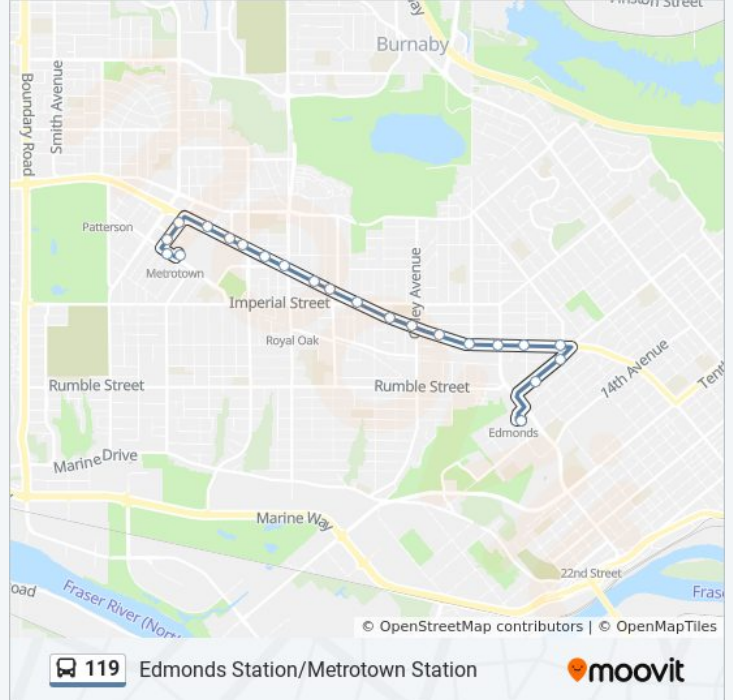

Southbound Mckay Ave @ Kingsway

Southbound Mckay Ave @ Kingsborough St

Metrotown Station @ Bay 10

Metrotown Stn

119 bus time schedules and route maps are available in an offline PDF at moovitapp.com. Use the [Moovit App](#) to see live bus times, train schedule or subway schedule, and step-by-step directions for all public transit in Southwest British Columbia.

[About Moovit](#) • [MaaS Solutions](#) • [Supported Countries](#) • [Mooviter Community](#)

© 2024 Moovit - All Rights Reserved

Check Live Arrival Times