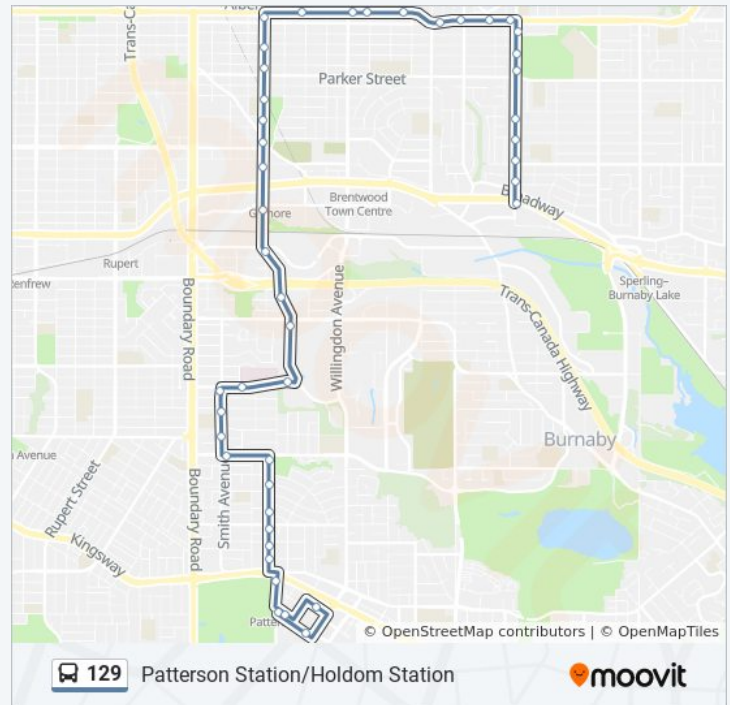

Direction: Patterson Station

Stops: 44

Trip Duration: 40 min

Line Summary:

Westbound Hastings St @ Holdom Ave

Westbound Hastings St @ Howard Ave

Westbound Hastings St @ Springer Ave

Westbound Hastings St @ Hythe Ave

Westbound Hastings St @ Gamma Ave

Westbound Hastings St @ Alpha Ave

Westbound Hastings St @ Willingdon Ave

Westbound Hastings St @ Madison Ave

Southbound Gilmore Ave @ Hastings St

Southbound Gilmore Ave @ Georgia St

Southbound Gilmore Ave @ Venables St

Southbound Gilmore Ave @ William St

Southbound Gilmore Ave @ Kitchener St

Southbound Gilmore Ave @ Douglas Rd

Southbound Gilmore Ave @ 2nd Ave

Gilmore Station @ Bay 2

Southbound Gilmore Diversion @ Myrtle St

Southbound Gilmore Diversion @ Manor St

Southbound Gilmore Way @ Canada Way

Southbound Gilmore Way @ 3500 Block

Westbound Kincaid St @ Gilmore Way

Westbound Kincaid St @ Ingleton Ave

Sb Smith Av Fs Kincaid St--

Southbound Smith Ave @ Spruce St

Sb Smith Av Fs Fir St--

Eastbound Moscrop St @ Smith Ave

Southbound Patterson Ave @ Moscrop St

Southbound Patterson Ave @ Castlewood Cres

Southbound Patterson Ave @ Brandon St

Southbound Patterson Ave @ Burke St

Southbound Patterson Ave @ Bond St

Southbound Patterson Ave @ Sardis St

Southbound Patterson Ave @ Kingsway