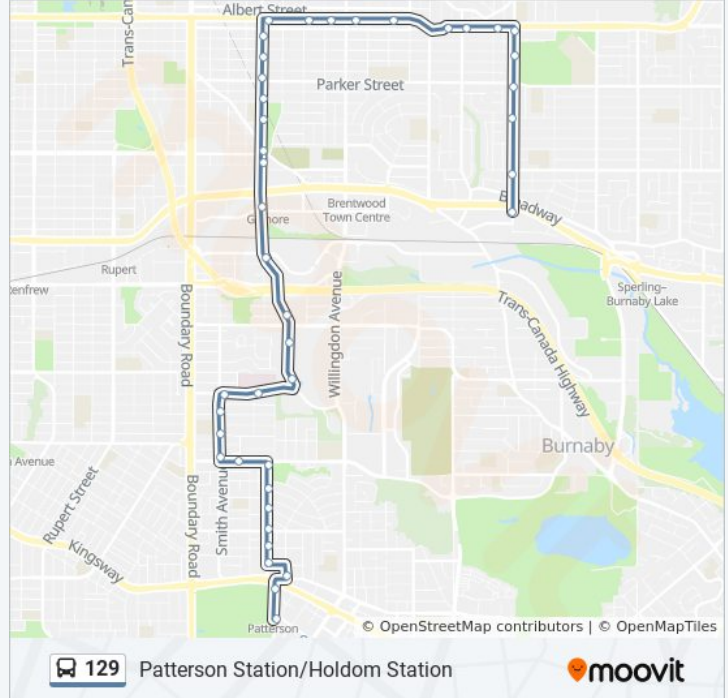

129 bus Info

Direction: Holdom Station

Stops: 43

Trip Duration: 35 min

Line Summary:

Northbound Gilmore Ave @ Halifax St
 Northbound Gilmore Ave @ 1st Ave
 Northbound Gilmore Ave @ Kitchener St
 Northbound Gilmore Ave @ William St
 Northbound Gilmore Ave @ Parker St
 Northbound Gilmore Ave @ Union St
 Northbound Gilmore Ave @ Frances St
 Eastbound Hastings St @ Gilmore Ave
 Eastbound Hastings St @ Madison Ave
 Eastbound Hastings St @ Willingdon Ave
 Eastbound Hastings St @ Alpha
 Eastbound Hastings St @ Beta Ave
 Eastbound Hastings St @ Hythe Ave
 Eastbound Hastings St @ Springer Ave
 Eastbound Hastings St @ Howard Ave
 Southbound Holdom Ave @ Hastings St
 Southbound Holdom Ave @ Georgia St
 Southbound Holdom Ave @ Parker St
 Southbound Holdom Ave @ Charles St
 Southbound Holdom Ave @ Halifax St
 Southbound Holdom Ave @ Lougheed Hwy

129 bus Info

Direction: Patterson Station

Stops: 44

Trip Duration: 40 min

Line Summary:

Westbound Hastings St @ Holdom Ave

Westbound Hastings St @ Howard Ave

Westbound Hastings St @ Springer Ave

Southbound Gilmore Ave @ Georgia St

Southbound Gilmore Ave @ Venables St

Southbound Gilmore Ave @ William St

Southbound Gilmore Ave @ Kitchener St

Southbound Gilmore Ave @ Douglas Rd

Southbound Gilmore Ave @ 2nd Ave

Gilmore Station @ Bay 2

Southbound Gilmore Diversion @ Myrtle St

Southbound Gilmore Diversion @ Manor St

Southbound Gilmore Way @ Canada Way

Southbound Gilmore Way @ 3500 Block

Westbound Kincaid St @ Gilmore Way